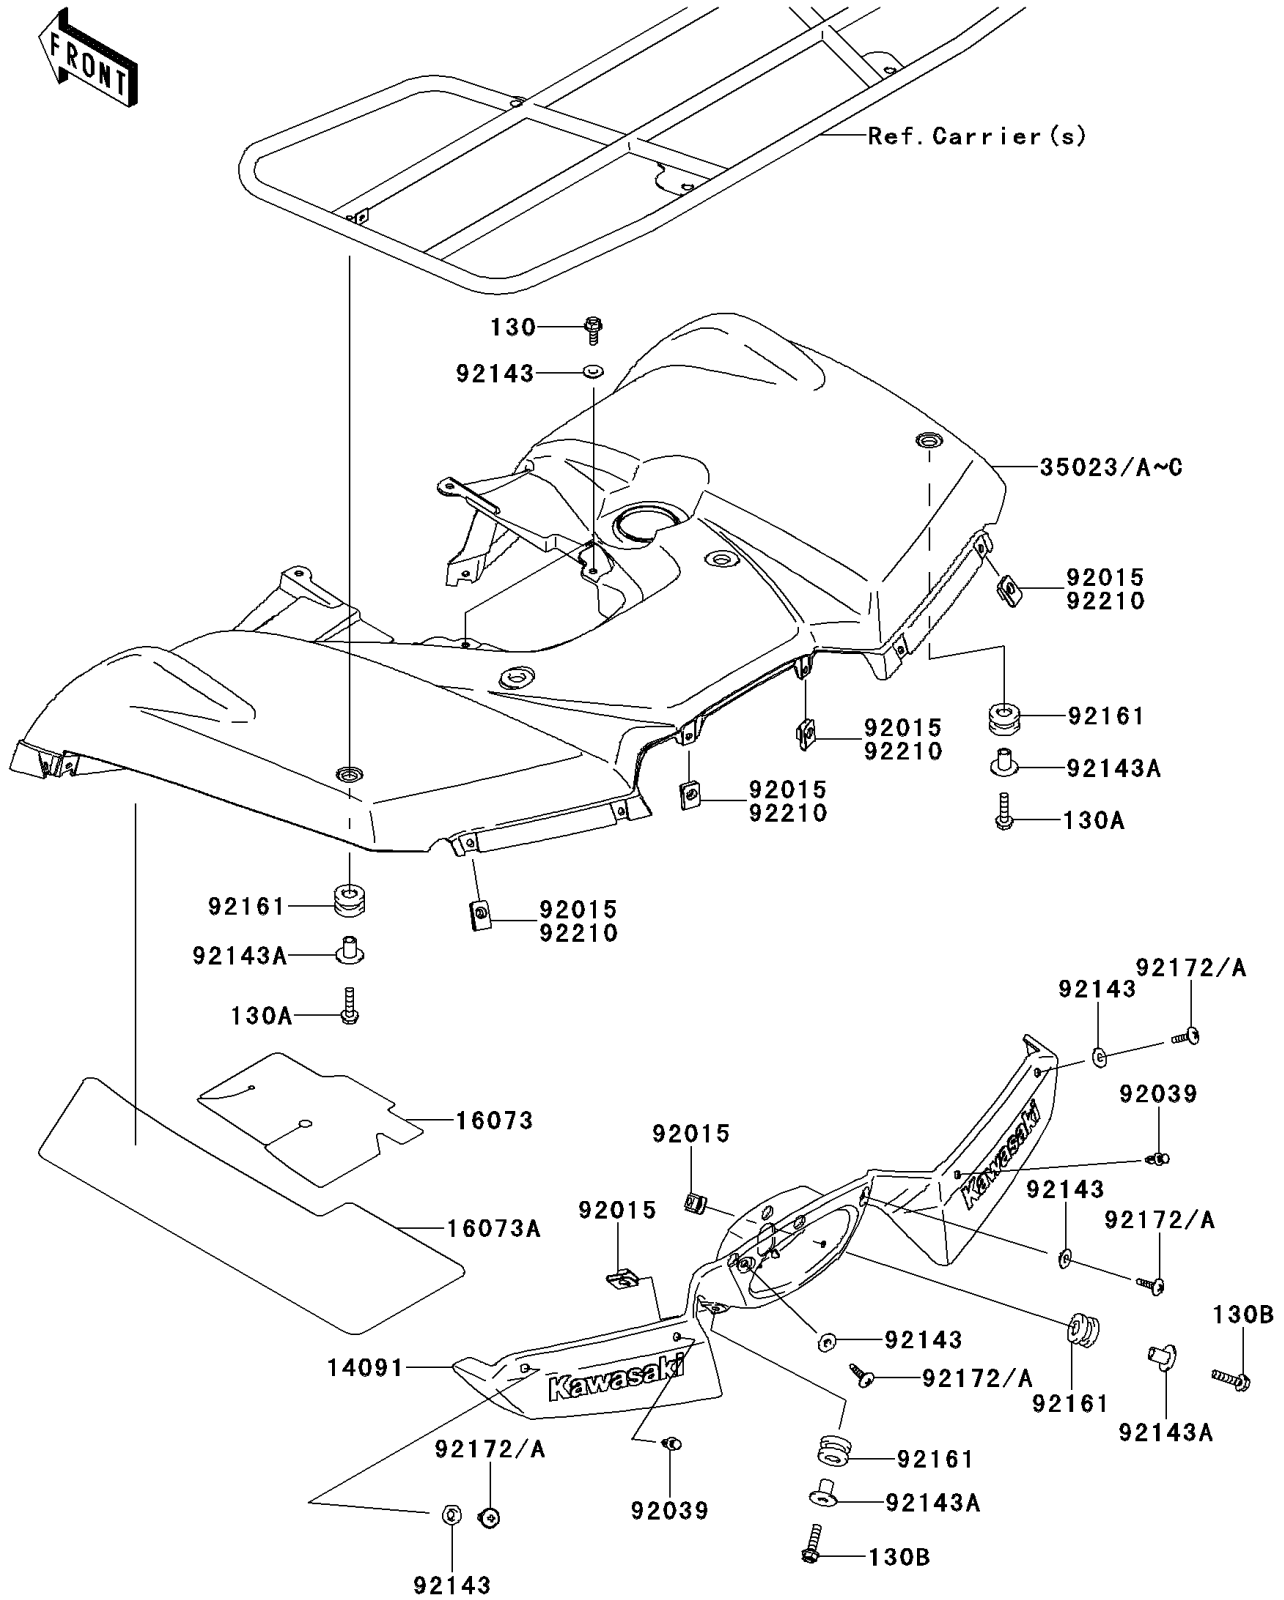

## 2011 BRUTE FORCE® 650 4x4i PARTS DIAGRAM

Rear Fender(s)

F2172

## 2011 BRUTE FORCE® 650 4x4i PARTS LIST

Rear Fender(s)

ITEM NAME	PART NUMBER	QUANTITY
BOLT-FLANGED,6X16 (Ref # 130)	130BA0616	1
BOLT-FLANGED,6X25 (Ref # 130A)	130BA0625	1
BOLT-FLANGED,6X25 (Ref # 130B)	130BB0625	1
COVER,TAIL LAMP,F.BLACK (Ref # 14091)	14091-0252-6Z	1
INSULATOR,REAR FENDER,INNER (Ref # 16073)	16073-0031	1
INSULATOR,REAR FENDER,OUTER (Ref # 16073A)	16073-0032	1
FENDER-REAR,D.R.RED (Ref # 35023)	35023-0050-16L	1
NUT,6MM (Ref # 92015)	92015-1602	1
RIVET (Ref # 92039)	92039-1229	1
COLLAR (Ref # 92143)	92143-1087	1
COLLAR (Ref # 92143A)	92143-1960	1
DAMPER (Ref # 92161)	92161-0106	1
SCREW,6X18 (Ref # 92172)	92172-0002	1