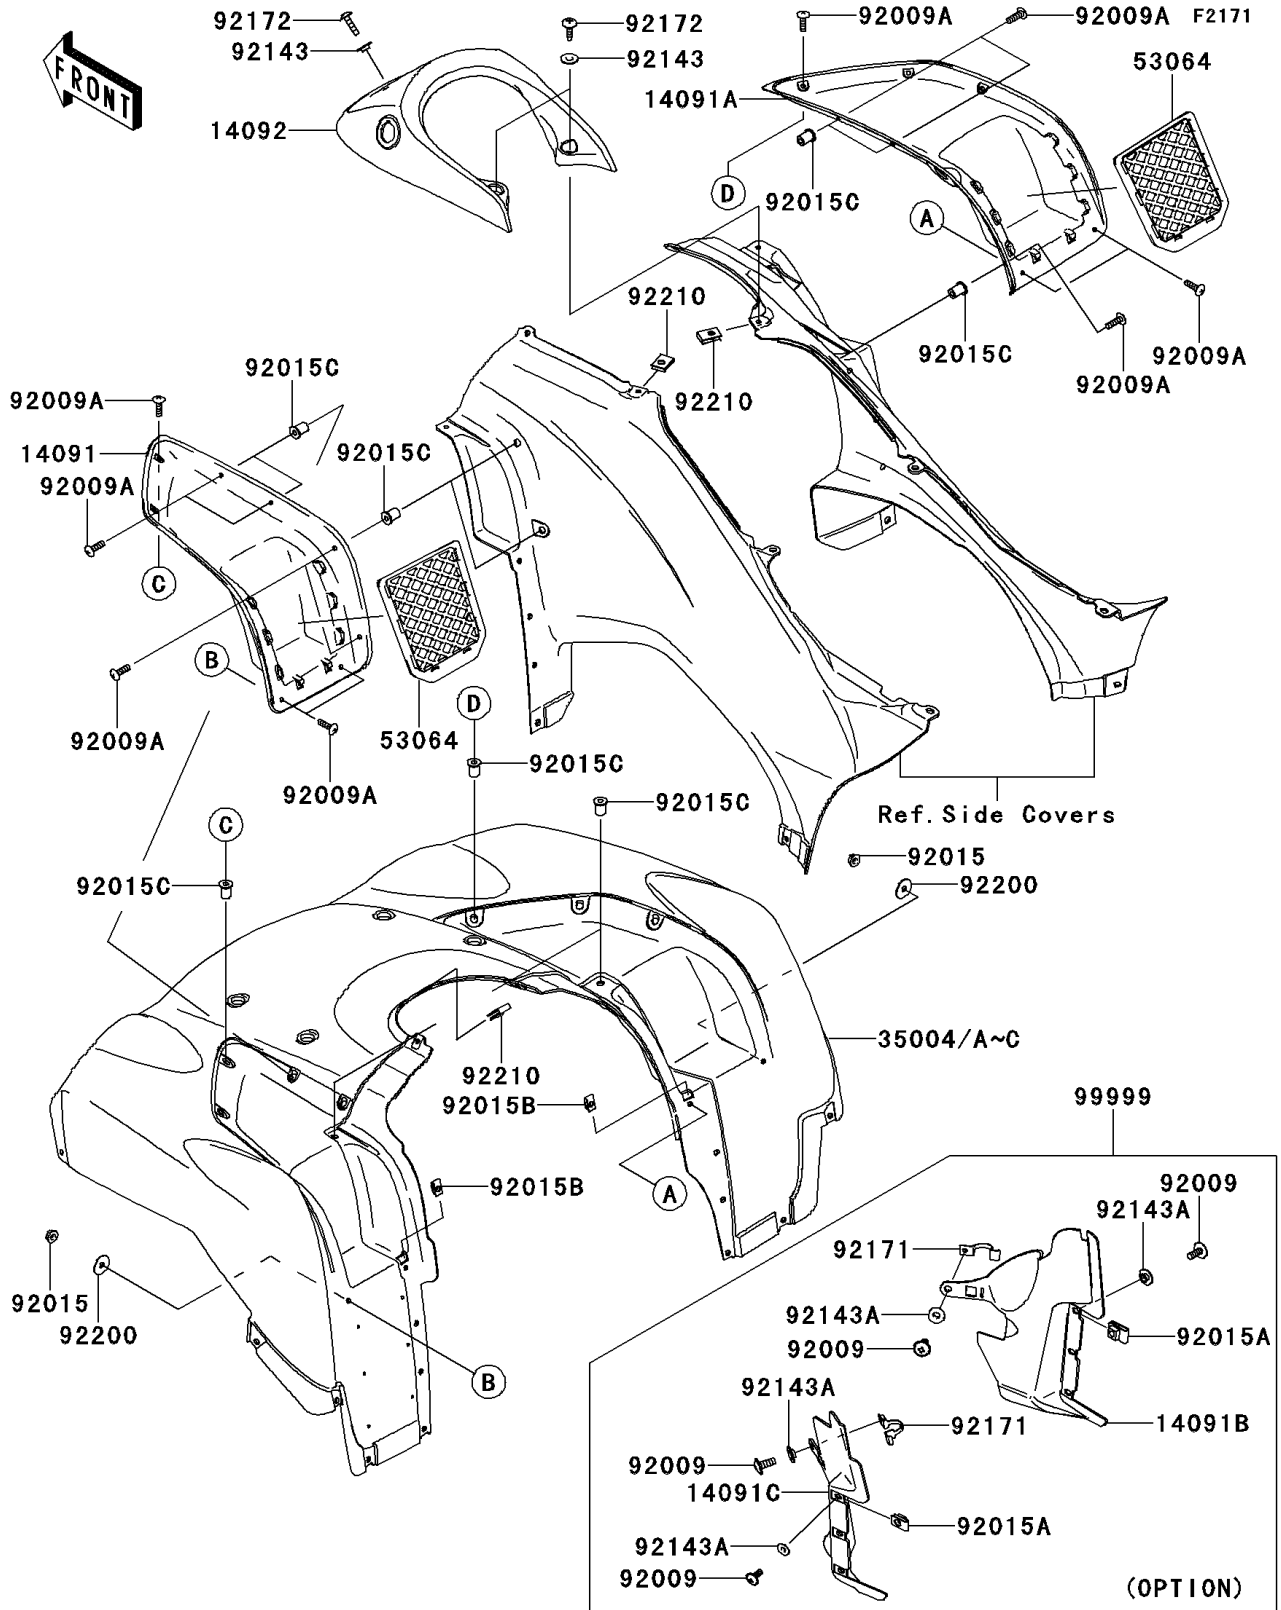

2011 BRUTE FORCE® 650 4x4i PARTS DIAGRAM

Front Fender(s)

2011 BRUTE FORCE® 650 4x4i PARTS LIST

Front Fender(s)

ITEM NAME	PART NUMBER	QUANTITY
COVER,POCKET,LH,F.BLACK (Ref # 14091)	14091-0135-6Z	1
COVER,POCKET,RH,F.BLACK (Ref # 14091A)	14091-0136-6Z	1
COVER,SIDE,INNER,RH (Ref # 14091B)	14091-0179	1
COVER,SIDE,INNER,LH (Ref # 14091C)	14091-0337	1
COVER,TOP,F.BLACK (Ref # 14092)	14092-0769-6Z	1
FENDER-FRONT,D.R.RED (Ref # 35004)	35004-0106-16L	1
NET-CARGO (Ref # 53064)	53064-0002	1
SCREW,6X16 (Ref # 92009)	92009-1621	1
SCREW,5X18 (Ref # 92009A)	92009-1655	1
NUT,FLANGED,5MM (Ref # 92015)	92015-1259	1
NUT,6MM (Ref # 92015A)	92015-1602	1
NUT,5MM (Ref # 92015B)	92015-1710	1
NUT,WELL,5MM (Ref # 92015C)	92015-1757	1
COLLAR (Ref # 92143)	92143-1087	2
CLAMP (Ref # 92171)	92171-0223	1
SCREW,TAPPING,6X20 (Ref # 92172)	92172-0488	1
WASHER,5.5X20X1.2 (Ref # 92200)	92200-0284	1
NUT,LEAF SPRING,6MM (Ref # 92210)	92210-0624	1
INNER FENDER KIT (Ref # 99999)	99999-0055	1