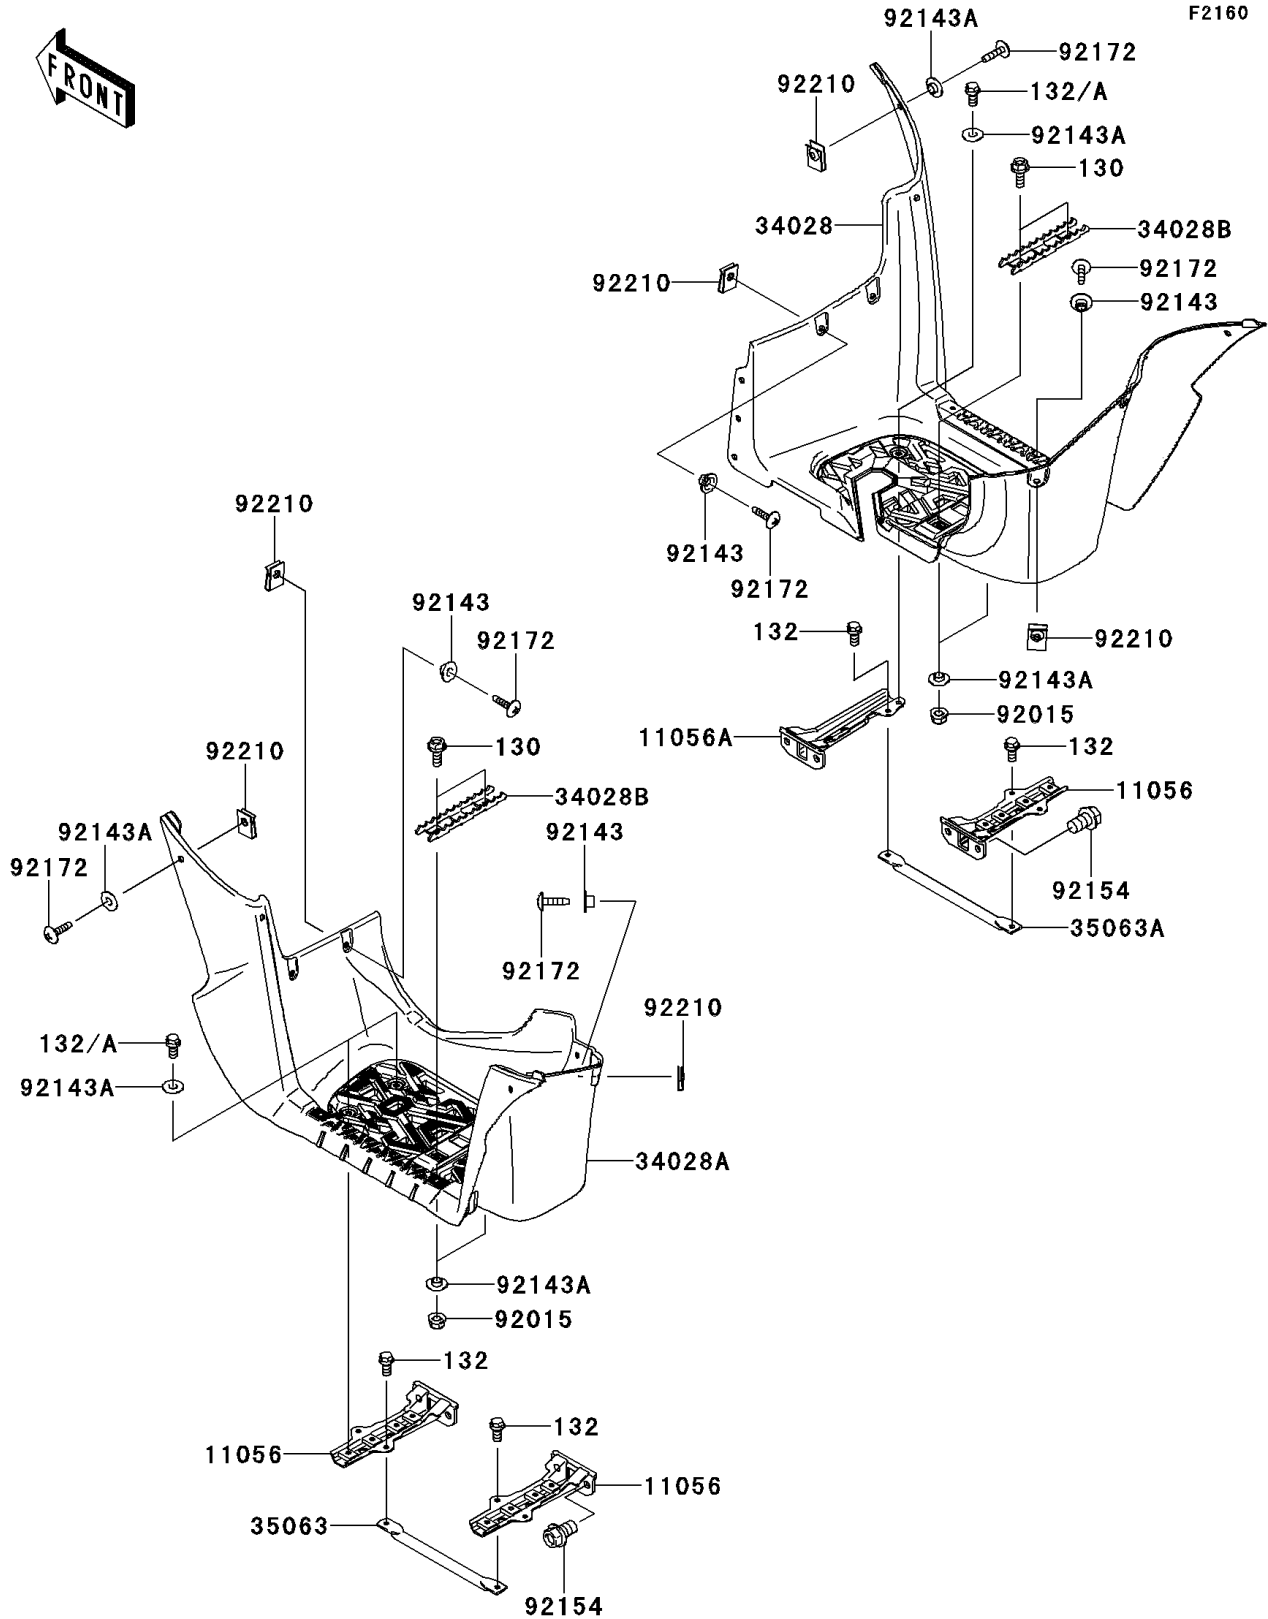

2013 BRUTE FORCE® 650 4x4i PARTS DIAGRAM

Footrests

2013 BRUTE FORCE® 650 4x4i PARTS LIST

Footrests

ITEM NAME	PART NUMBER	QUANTITY
BOLT-FLANGED,6X16 (Ref # 130)	130BB0616	4
BOLT-FLANGED-SMALL,6X12 (Ref # 132)	132BA0612	4
BOLT-FLANGED-SMALL,6X12 (Ref # 132A)	132BB0612	7
BRACKET,FOOT BOARD (Ref # 11056)	11056-1036	3
BRACKET,FOOT BOARD (Ref # 11056A)	11056-1037	1
STEP,FOOT BOARD,RH,F.BLACK (Ref # 34028)	34028-0055-6Z	1
STEP,FOOT BOARD,LH,F.BLACK (Ref # 34028A)	34028-0146-6Z	1
STEP,FOOT PEG,F.BLACK (Ref # 34028B)	34028-1487-21	2
STAY,STEP,LH (Ref # 35063)	35063-0394	1
STAY,STEP,RH (Ref # 35063A)	35063-0395	1
NUT,LOCK,FLANGED,6MM (Ref # 92015)	92015-1603	4
COLLAR (Ref # 92143)	92143-1057	4
COLLAR (Ref # 92143A)	92143-1087	24
BOLT,FLANGED,10X16 (Ref # 92154)	92154-0760	8
SCREW,TAPPING,6X20 (Ref # 92172)	92172-0488	17
NUT,LEAF SPRING,6MM (Ref # 92210)	92210-0624	17