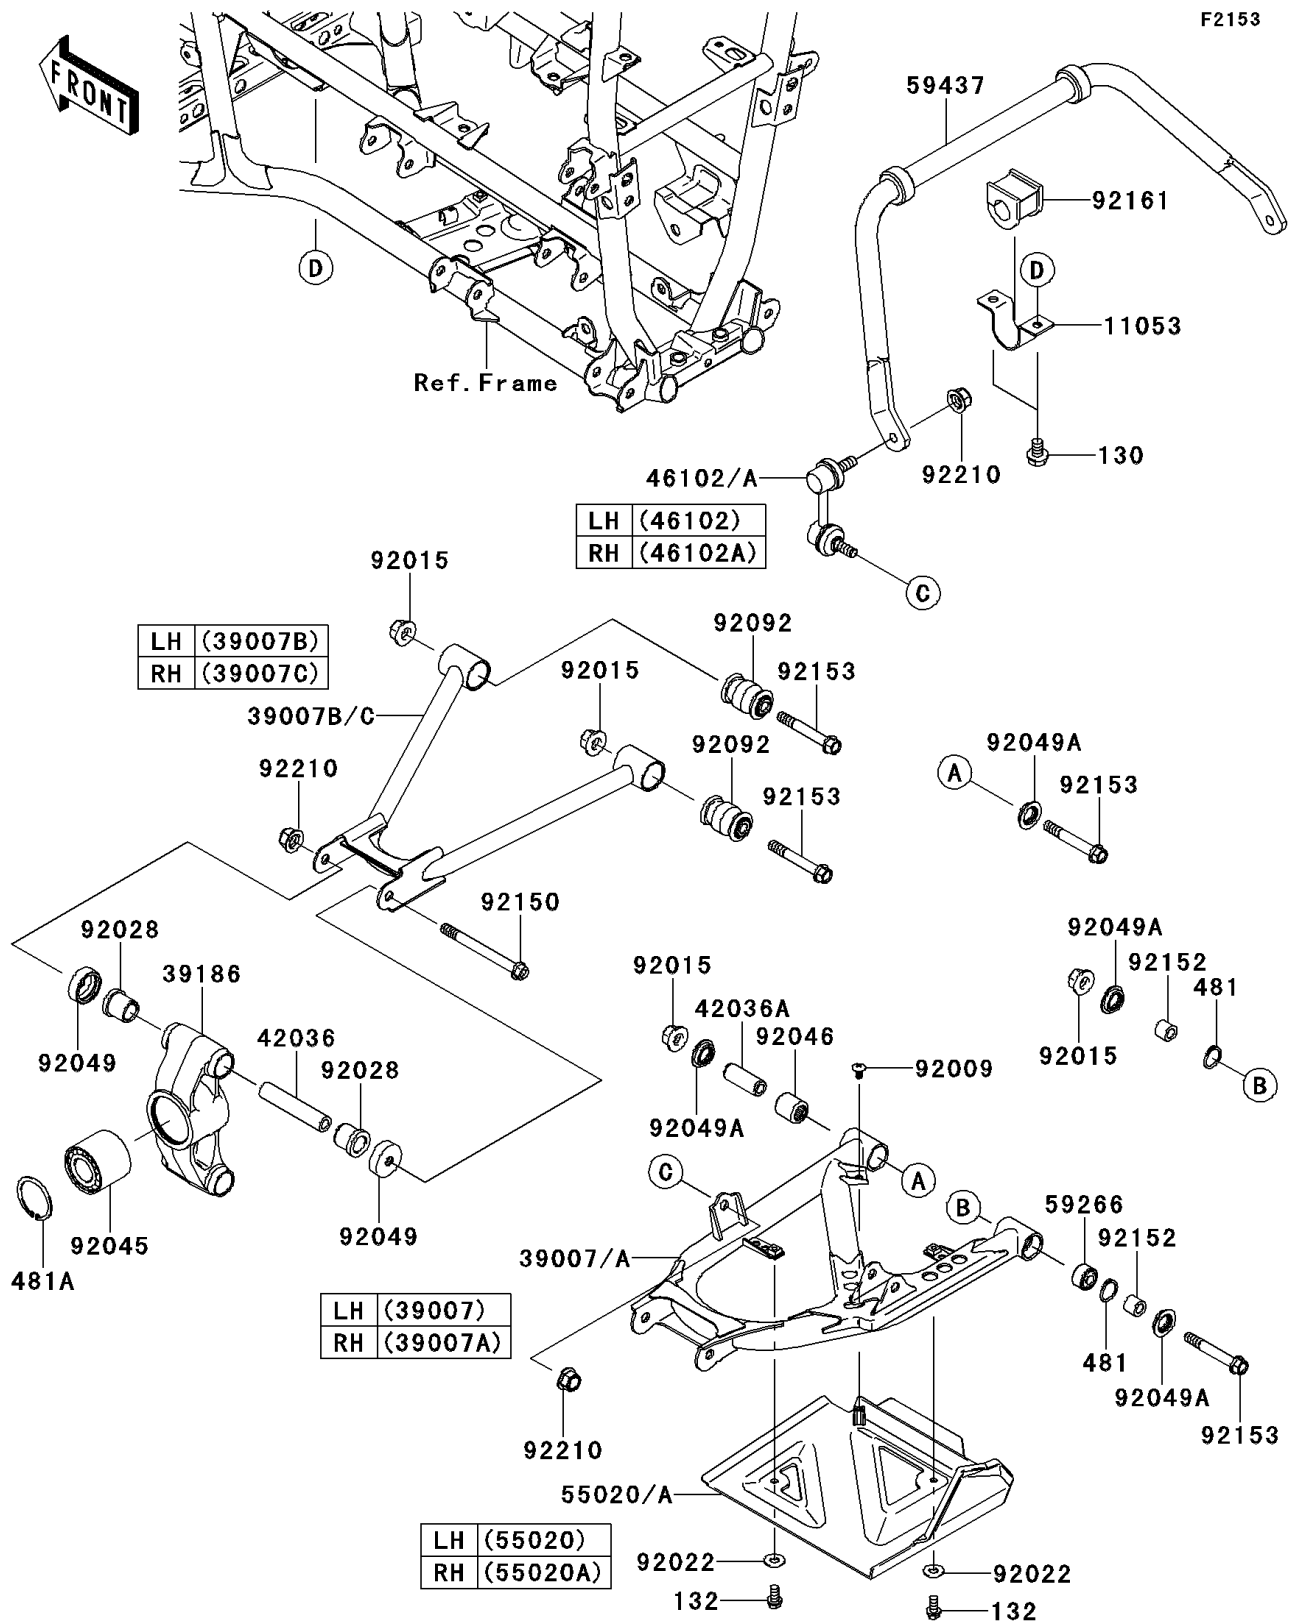

2011 BRUTE FORCE® 650 4x4i PARTS DIAGRAM

Rear Suspension(FBF)

2011 BRUTE FORCE® 650 4x4i PARTS LIST

Rear Suspension(FBF)

ITEM NAME	PART NUMBER	QUANTITY
BOLT-FLANGED,8X12 (Ref # 130)	130BB0812	1
BOLT-FLANGED-SMALL,6X12 (Ref # 132)	132BB0612	1
CIRCLIP (Ref # 481)	481J2400	1
CIRCLIP (Ref # 481A)	481J5200	1
BRACKET,STABILIZER (Ref # 11053)	11053-1833	1
ARM-SUSP,RR,LWR,LH (Ref # 39007)	39007-0168	1
ARM-SUSP,RR,LWR,RH (Ref # 39007A)	39007-0169	1
ARM-SUSP,RR,UPP,LH (Ref # 39007B)	39007-0170	1
ARM-SUSP,RR,UPP,RH (Ref # 39007C)	39007-0171	1
KNUCKLE,RR (Ref # 39186)	39186-0099	1
SLEEVE,10X17X85.6 (Ref # 42036)	42036-1190	1
SLEEVE (Ref # 42036A)	42036-1376	1
ROD,STABILIZER,LH (Ref # 46102)	46102-0100	1
ROD,STABILIZER,RH (Ref # 46102A)	46102-0101	1
GUARD,REAR ARM,LH,F.BLACK (Ref # 55020)	55020-0166-6Z	1
GUARD,REAR ARM,RH,F.BLACK (Ref # 55020A)	55020-0167-6Z	1
JOINT-BALL (Ref # 59266)	59266-0013	1
STABILIZER (Ref # 59437)	59437-0001	1
SCREW,6X12 (Ref # 92009)	92009-1480	1
NUT,FLANGED,10MM (Ref # 92015)	92015-1415	1
WASHER,7X16X1.2 (Ref # 92022)	92022-024	1
BUSHING (Ref # 92028)	92028-1466	1
BEARING-BALL,DAC2552W-7CS31 (Ref # 92045)	92045-0102	1
BEARING-NEEDLE (Ref # 92046)	92046-1046	1
SEAL-OIL,KNUCKLE (Ref # 92049)	92049-1198	1
SEAL-OIL,MHA17245.7F (Ref # 92049A)	92049-1223	1
BUSHING-RUBBER (Ref # 92092)	92092-0004	1
BOLT,FLANGED,10X105 (Ref # 92150)	92150-1624	1
COLLAR,10X17X14.5 (Ref # 92152)	92152-1455	1

2011 BRUTE FORCE® 650 4x4i PARTS LIST

Rear Suspension(FBF)

ITEM NAME	PART NUMBER	QUANTITY
BOLT,FLANGED,10X70 (Ref # 92153)	92153-0666	1
DAMPER (Ref # 92161)	92161-0265	1
NUT,LOCK,FLANGED,10MM (Ref # 92210)	92210-0276	1