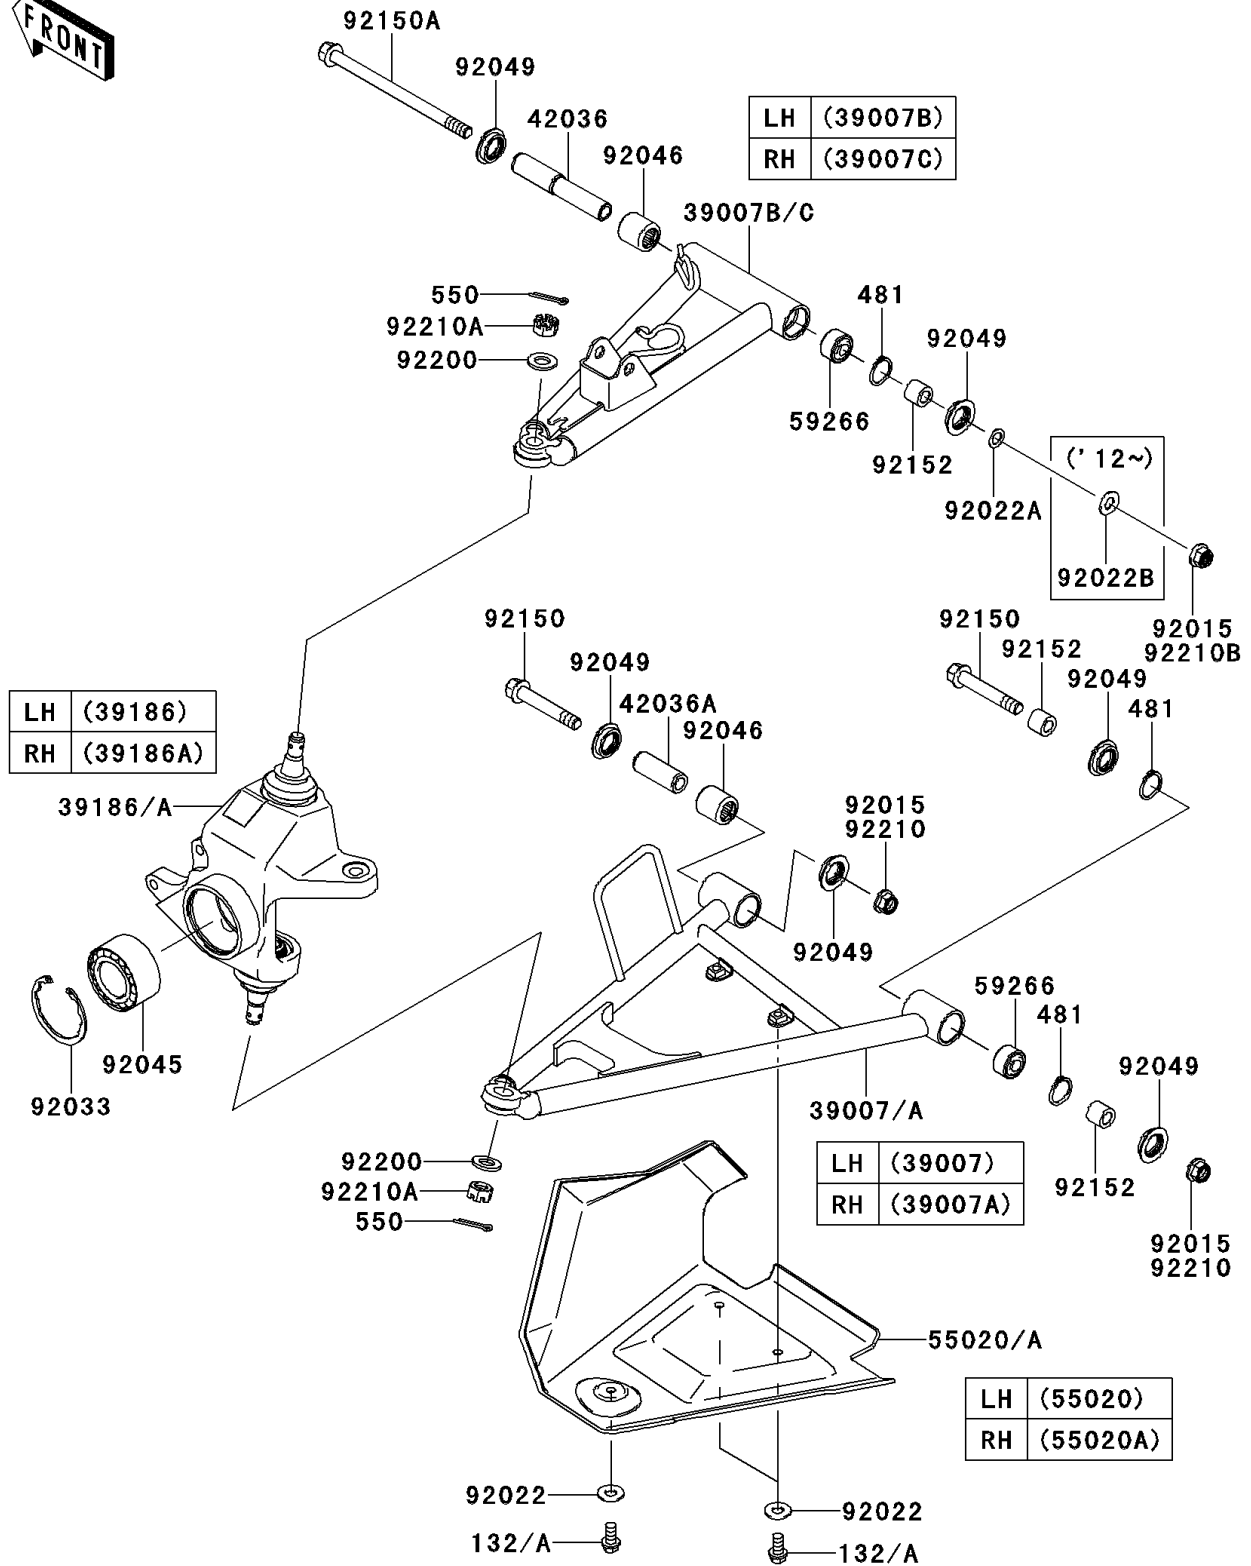

2011 BRUTE FORCE® 650 4x4i PARTS DIAGRAM

Front Suspension

F2152

2011 BRUTE FORCE® 650 4x4i PARTS LIST

Front Suspension

ITEM NAME	PART NUMBER	QUANTITY
BOLT-FLANGED-SMALL,6X12 (Ref # 132A)	132BB0612	1
CIRCLIP (Ref # 481)	481J2400	1
PIN-COTTER,3.0X25 (Ref # 550)	550AA3025	1
ARM-SUSP,FR,LWR,LH (Ref # 39007)	39007-0064	1
ARM-SUSP,FR,LWR,RH (Ref # 39007A)	39007-0065	1
ARM-SUSP,FR,UPP,LH (Ref # 39007B)	39007-0066	1
ARM-SUSP,FR,UPP,RH (Ref # 39007C)	39007-0067	1
KNUCKLE ASSY,FR,LH (Ref # 39186)	39186-0033	1
KNUCKLE ASSY,FR,RH (Ref # 39186A)	39186-0034	1
SLEEVE,SUSPENSION ARM (Ref # 42036)	42036-0016	1
SLEEVE (Ref # 42036A)	42036-1376	1
GUARD,FRONT ARM,LH,F.BLACK (Ref # 55020)	55020-0109-6Z	1
GUARD,FRONT ARM,RH,F.BLACK (Ref # 55020A)	55020-0110-6Z	1
JOINT-BALL (Ref # 59266)	59266-0013	1
NUT,FLANGED,10MM (Ref # 92015)	92015-1415	1
WASHER,7X16X1.2 (Ref # 92022)	92022-024	1
WASHER,10.2X16X1 (Ref # 92022A)	92022-1829	1
RING-SNAP,55MM (Ref # 92033)	92033-1274	1
BEARING-BALL,30BWD08ACA13 (Ref # 92045)	92045-0095	1
BEARING-NEEDLE (Ref # 92046)	92046-1046	1
SEAL-OIL,MHA17245.7F (Ref # 92049)	92049-1223	1
BOLT,FLANGED,10X63 (Ref # 92150)	92150-1384	1
BOLT,FLANGED,10X150 (Ref # 92150A)	92150-1686	1
COLLAR,10X17X14.5 (Ref # 92152)	92152-1455	1
WASHER,12.3X23X2.3 (Ref # 92200)	92200-1004	1
NUT,CASTLE,12MM (Ref # 92210A)	92210-0395	1