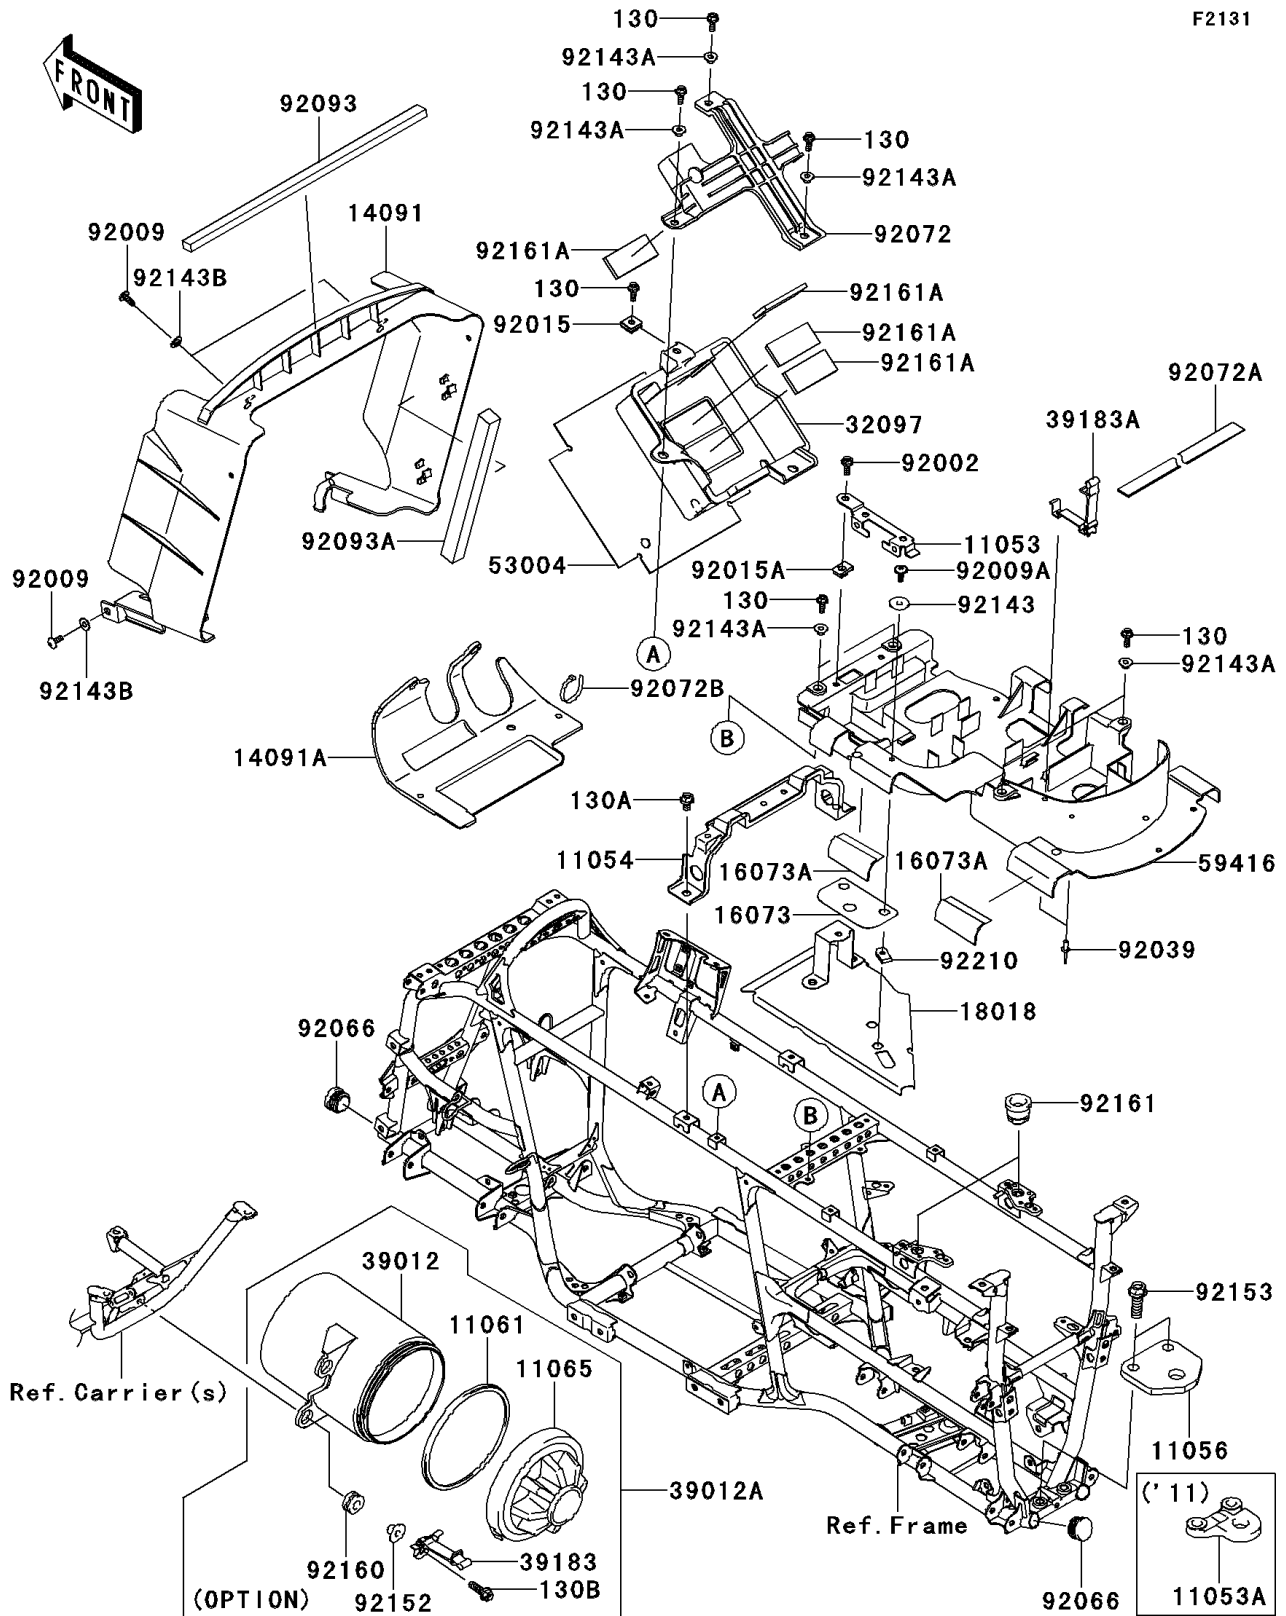

## 2011 BRUTE FORCE® 650 4x4i PARTS DIAGRAM

Frame Fittings

## 2011 BRUTE FORCE® 650 4x4i PARTS LIST

### Frame Fittings

ITEM NAME	PART NUMBER	QUANTITY
BRACKET,FUSE ASSY (Ref # 11053)	11053-0937	1
BRACKET,TRAILER HITCH (Ref # 11053A)	11053-1638	1
BRACKET,SEAT&BATTERY BAND (Ref # 11054)	11054-1236	1
GASKET,TOOL CASE (Ref # 11061)	11061-0072	1
CAP,TOOL CASE (Ref # 11065)	11065-0088	1
COVER,RADIATOR (Ref # 14091)	14091-0338	1
COVER,AIR CLEANER (Ref # 14091A)	14091-0540	1
INSULATOR,ELECTRIC CASE (Ref # 16073)	16073-0035	1
INSULATOR,ELECTRIC CASE (Ref # 16073A)	16073-0036	1
PLATE-HEAT GUARD (Ref # 18018)	18018-0009	1
CASE-BATTERY (Ref # 32097)	32097-0009	1
CASE-STORAGE (Ref # 39012)	39012-0005	1
CASE-STORAGE,ASSY (Ref # 39012A)	39012-5013	1
BAND-ASSY,TOOL BAG (Ref # 39183)	39183-0003	1
BAND-ASSY,TOOL BAG (Ref # 39183A)	39183-1065	1
MAT,BATTERY CASE (Ref # 53004)	53004-0002	1
CASE-ELECTRIC (Ref # 59416)	59416-0004	1
BOLT,6X16 (Ref # 92002)	92002-1571	1
SCREW,TAPPING,6X16 (Ref # 92009)	92009-1166	1
SCREW,6X16 (Ref # 92009A)	92009-1621	1
NUT,6MM (Ref # 92015)	92015-1094	1
NUT,6MM (Ref # 92015A)	92015-1602	1
RIVET,4.8MM (Ref # 92039)	92039-3719	1
PLUG (Ref # 92066)	92066-0036	1
BAND,BATTERY (Ref # 92072)	92072-0033	1
BAND,MAGIC TAPE (Ref # 92072A)	92072-0040	1
BAND,L=188 (Ref # 92072B)	92072-1239	1
SEAL,L=408 (Ref # 92093)	92093-0024	1
SEAL,L=250 (Ref # 92093A)	92093-0028	1

### Frame Fittings

ITEM NAME	PART NUMBER	QUANTITY
COLLAR,L=6.5 (Ref # 92143)	92143-1025	1
COLLAR (Ref # 92143A)	92143-1057	1
COLLAR (Ref # 92143B)	92143-1087	1
COLLAR (Ref # 92152)	92152-0155	1
BOLT,FLANGED,12X35 (Ref # 92153)	92153-0847	1
BOLT-FLANGED,6X16 (Ref # 130)	130BA0616	1
BOLT-FLANGED,8X12 (Ref # 130A)	130BA0812	1
BOLT-FLANGED,8X25 (Ref # 130B)	130BB0825	1
DAMPER (Ref # 92160)	92160-1151	1
DAMPER (Ref # 92161)	92161-0048	1
DAMPER (Ref # 92161A)	92161-1127	1
NUT (Ref # 92210)	92210-1331	1