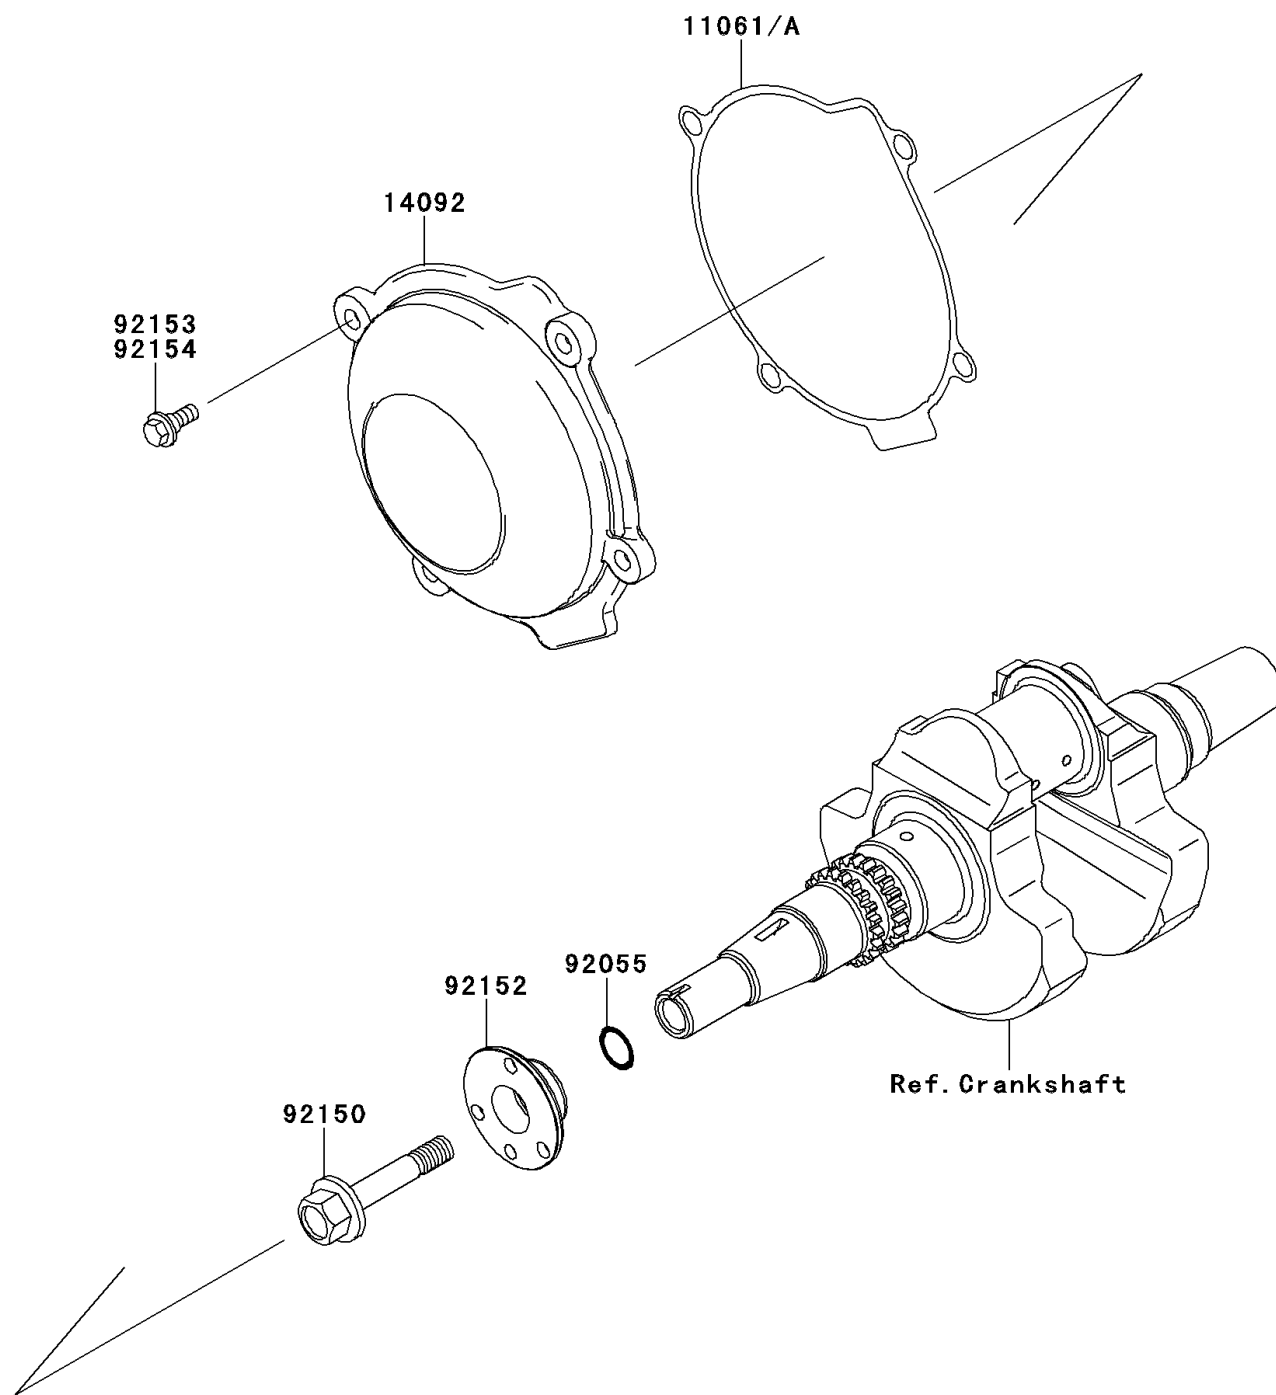

2011 BRUTE FORCE® 650 4x4i PARTS DIAGRAM

Recoil Starter

E3040

2011 BRUTE FORCE® 650 4x4i PARTS LIST

Recoil Starter

ITEM NAME	PART NUMBER	QUANTITY
GASKET (Ref # 11061A)	11061-1153	1
COVER (Ref # 14092)	14092-0798	1
RING-O,19.8X2.2 (Ref # 92055)	92055-1215	1
BOLT,12X65 (Ref # 92150)	92150-1987	1
COLLAR,20X51X17 (Ref # 92152)	92152-1467	1
BOLT,FLANGED,6X16 (Ref # 92153)	92153-7007	1