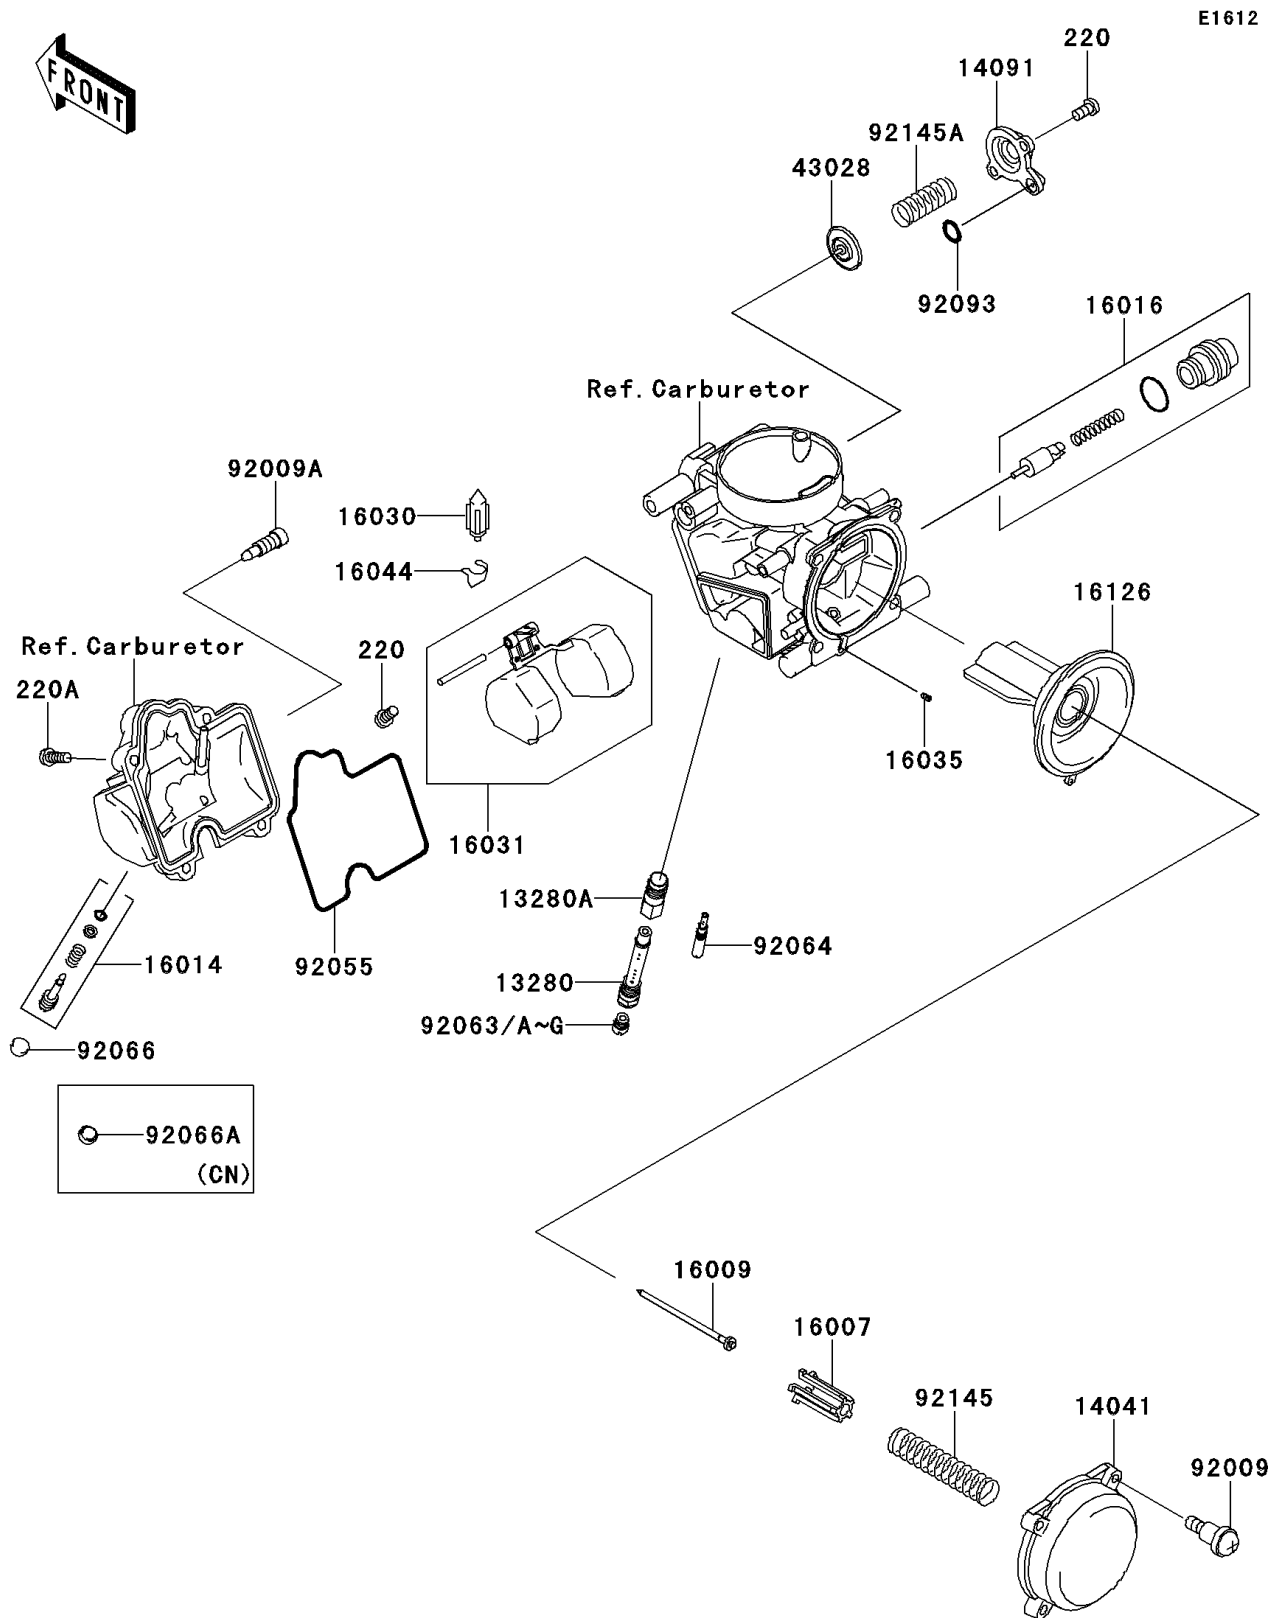

2011 BRUTE FORCE® 650 4x4i PARTS DIAGRAM

Carburetor Parts

2011 BRUTE FORCE® 650 4x4i PARTS LIST

Carburetor Parts

ITEM NAME	PART NUMBER	QUANTITY
HOLDER (Ref # 13280)	13280-0185	1
HOLDER,JET (Ref # 13280A)	13280-1096	1
CAP-CHAMBER,MIXING (Ref # 14041)	14041-1091	1
COVER,AIR CUT VALVE (Ref # 14091)	14091-1246	1
SEAT-SPRING,VALVE (Ref # 16007)	16007-1117	1
NEEDLE-JET,N60N (Ref # 16009)	16009-1544	1
SCREW-PILOT AIR (Ref # 16014)	16014-1101	1
PLUNGER (Ref # 16016)	16016-1117	1
VALVE-FLOAT (Ref # 16030)	16030-1007	1
FLOAT (Ref # 16031)	16031-1097	1
JET-AIR,LEAK (Ref # 16035)	16035-1055	1
CLAMP,FLOAT VALVE (Ref # 16044)	16044-007	1
VALVE (Ref # 16126)	16126-0015	1
DIAPHRAGM,AIR CUT VALVE (Ref # 43028)	43028-1085	1
SCREW,4X4.4 (Ref # 92009)	92009-1549	1
SCREW,DRAIN,6X0.75 (Ref # 92009A)	92009-1551	1
RING-O,FLOAT CHAMBER (Ref # 92055)	92055-1589	1
JET-MAIN,#138 (Ref # 92063)	92063-1015	1
JET-MAIN,#142 (Ref # 92063A)	92063-1016	1
JET-MAIN,#148 (Ref # 92063B)	92063-1324	1
JET-MAIN,#150 (Ref # 92063C)	92063-1330	1
JET-MAIN,#152 (Ref # 92063D)	92063-1331	1
JET-MAIN,#155 (Ref # 92063E)	92063-1332	1
JET-MAIN,#158 (Ref # 92063F)	92063-1344	1
JET-MAIN,#160 (Ref # 92063G)	92063-1345	1
JET-PILOT,#38 (Ref # 92064)	92064-0011	1
SEAL,URING (Ref # 92093)	92093-1046	1
SPRING (Ref # 92145)	92145-0267	1
SPRING,AIR CUT VALVE (Ref # 92145A)	92145-1450	1

2011 BRUTE FORCE® 650 4x4i PARTS LIST

Carburetor Parts

ITEM NAME	PART NUMBER	QUANTITY
SCREW-PAN-CROS,4X8 (Ref # 220)	220AA0408	1
SCREW-PAN-CROS,4X14 (Ref # 220A)	220AA0414	1
PLUG,PILOT AIR SCREW,6.9X2 (Ref # 92066)	92066-1051	1
PLUG,PILOT AIR SCREW (Ref # 92066A)	92066-3769	1