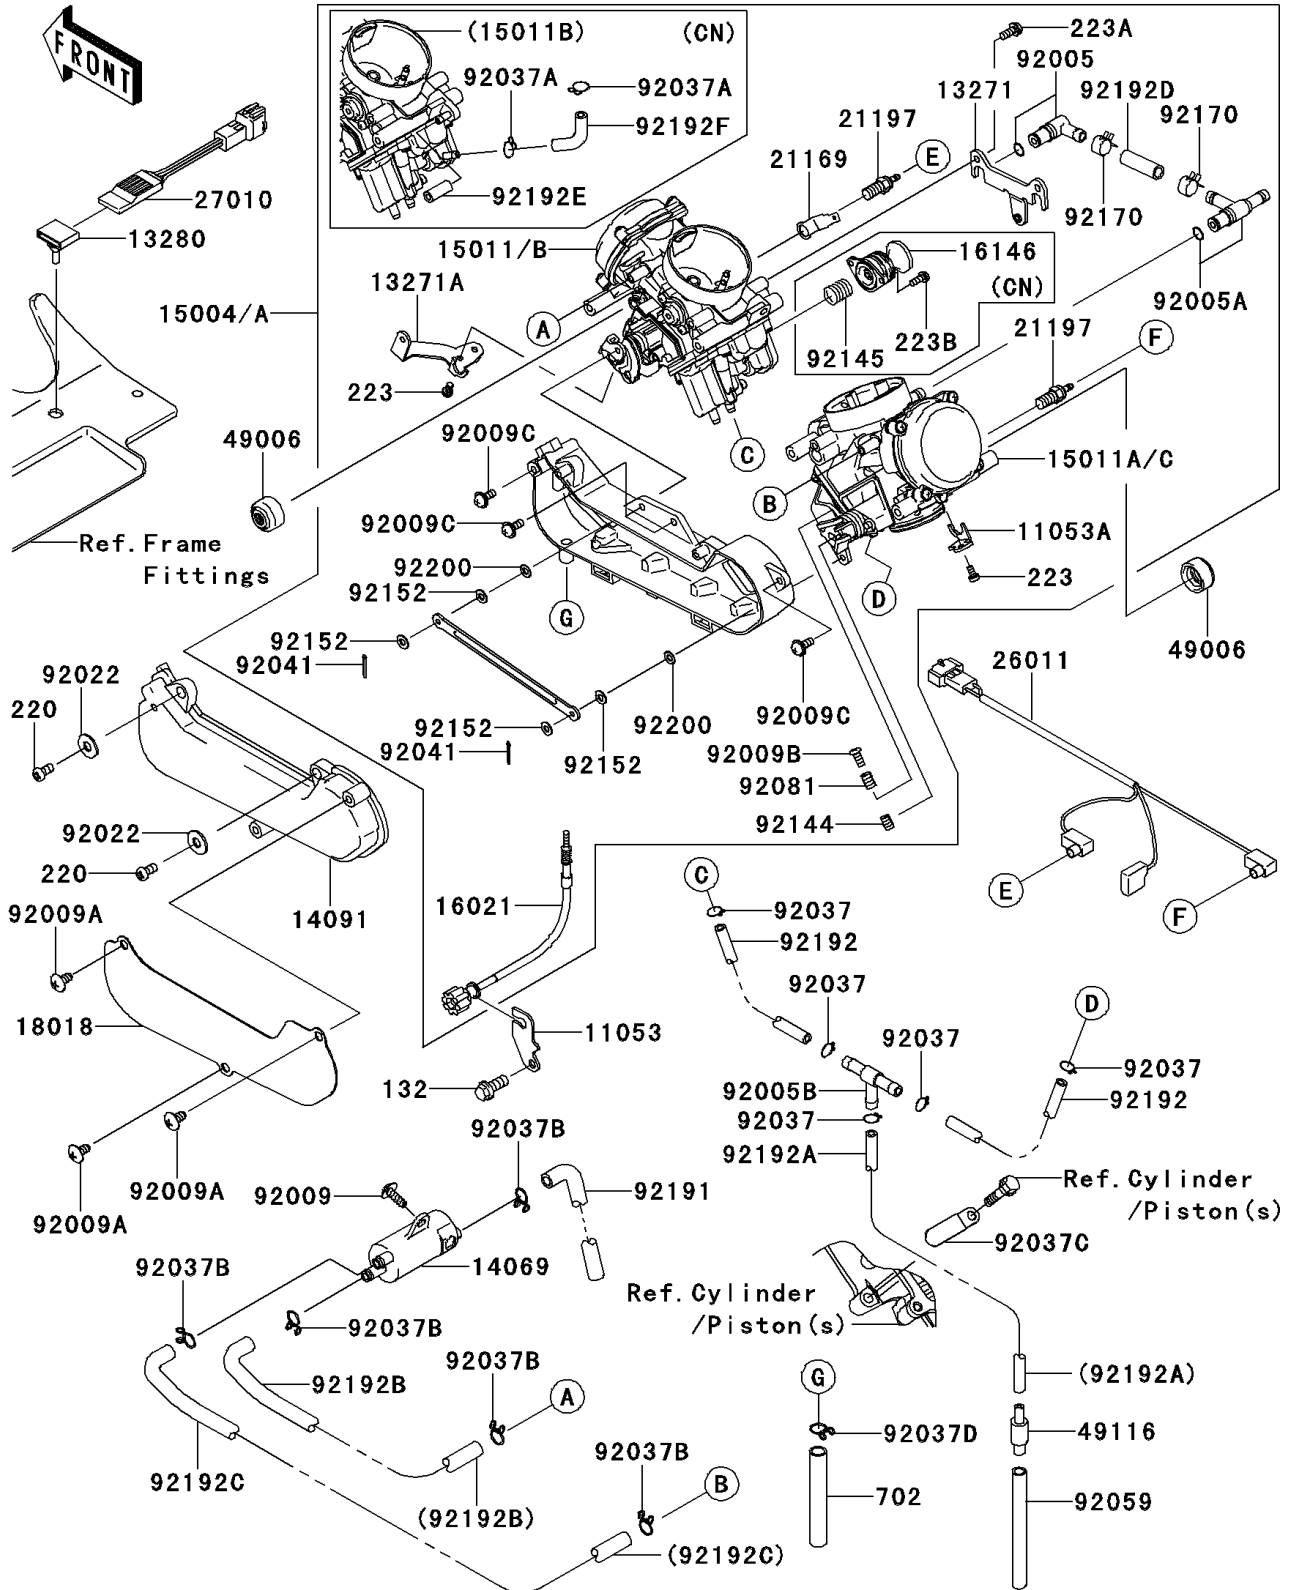

2011 BRUTE FORCE® 650 4x4i PARTS DIAGRAM

Carburetor

E1611

2011 BRUTE FORCE® 650 4x4i PARTS LIST

Carburetor

ITEM NAME	PART NUMBER	QUANTITY
BRACKET (Ref # 11053)	11053-1299	1
BRACKET (Ref # 11053A)	11053-1606	1
PLATE (Ref # 13271)	13271-0750	1
PLATE (Ref # 13271A)	13271-0751	1
HOLDER,CARBURETOR (Ref # 13280)	13280-1253	1
BREATHER (Ref # 14069)	14069-0002	1
COVER (Ref # 14091)	14091-0360	1
SCREW-THROTTLE STOP (Ref # 16021)	16021-0011	1
PLATE-HEAT GUARD (Ref # 18018)	18018-0004	1
TERMINAL (Ref # 21169)	21169-0001	1
HEATER (Ref # 21197)	21197-1006	1
WIRE-LEAD,ATV (Ref # 26011)	26011-0235	1
SWITCH (Ref # 27010)	27010-0013	1
BOOT,STARTER CABLE (Ref # 49006)	49006-1353	1
VALVE-ASSY (Ref # 49116)	49116-1126	1
FITTING (Ref # 92005)	92005-0029	1
FITTING (Ref # 92005A)	92005-0030	1
FITTING,TUBE,T-TYPE (Ref # 92005B)	92005-1017	1
SCREW,TAPPING (Ref # 92009)	92009-1113	1
SCREW,6X12 (Ref # 92009A)	92009-1480	1
SCREW,SYNCHRONIZE (Ref # 92009B)	92009-1858	1
SCREW (Ref # 92009C)	92009-1878	1
WASHER,5.2X13X1 (Ref # 92022)	92022-1380	1
CLAMP,TUBE (Ref # 92037)	92037-010	1
CLAMP,TUBE (Ref # 92037B)	92037-147	1
BOLT-FLANGED-SMALL,6X14 (Ref # 132)	132BD0614	1
SCREW-PAN-CROS,4X8 (Ref # 220)	220AA0408	1
SCREW-PAN-WS-CROS,4X8 (Ref # 223)	223AA0408	1
SCREW-PAN-WS-CROS,5X14 (Ref # 223A)	223AA0514	1