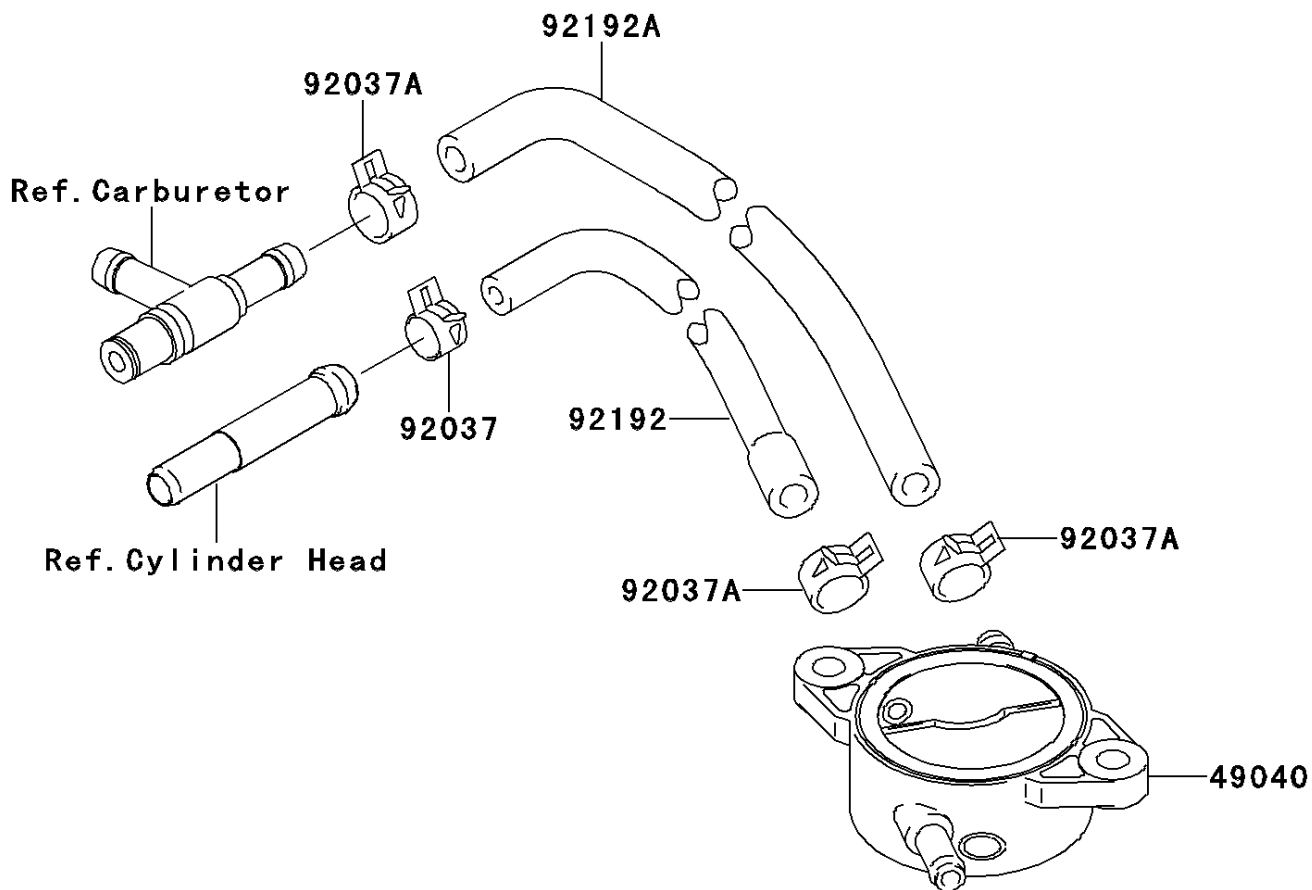

2011 BRUTE FORCE® 650 4x4i PARTS DIAGRAM

Fuel Pump

E1520

2011 BRUTE FORCE® 650 4x4i PARTS LIST

Fuel Pump

ITEM NAME	PART NUMBER	QUANTITY
PUMP-FUEL (Ref # 49040)	49040-0005	1
CLAMP,TUBE (Ref # 92037)	92037-1461	1
CLAMP,TUBE (Ref # 92037A)	92037-1505	1
TUBE,L=510,BLUE STRIPE (Ref # 92192)	92192-0060	1
TUBE,5.8X10.8X580/30 (Ref # 92192A)	92192-0502	1