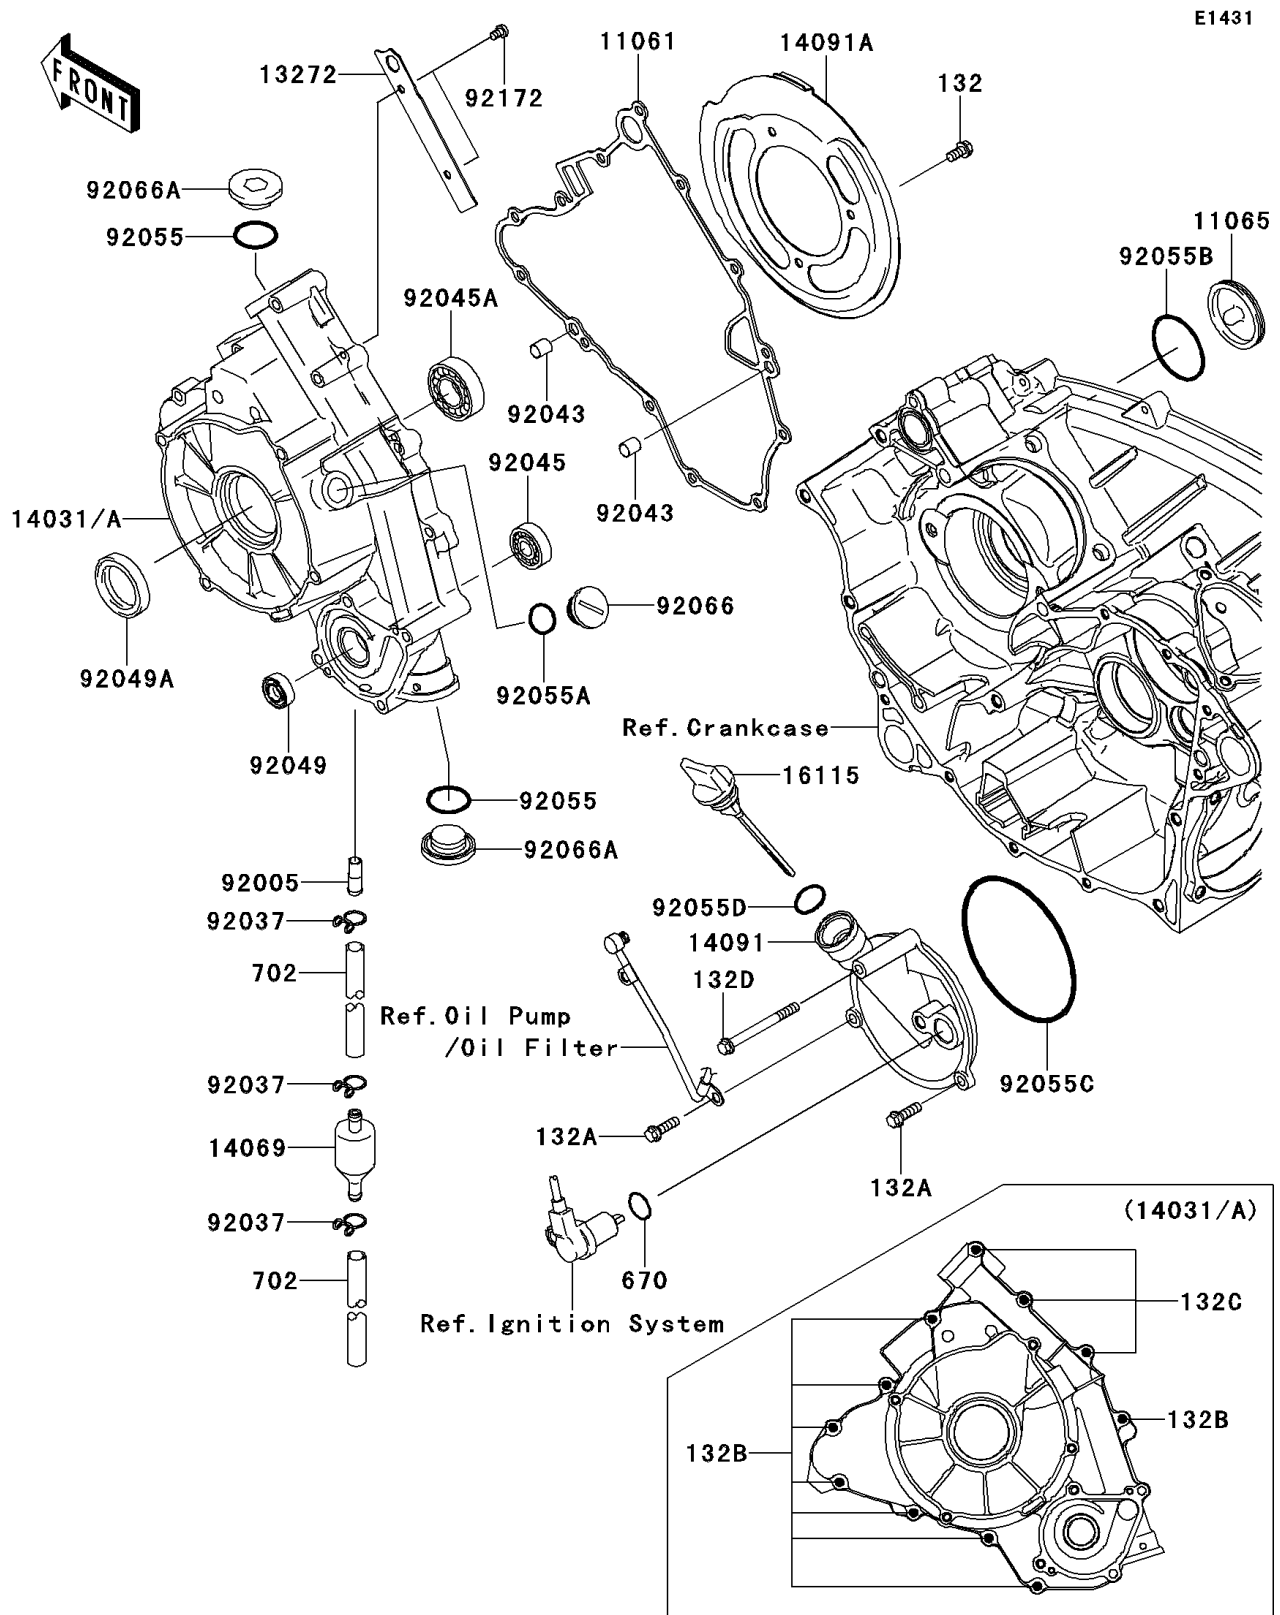

2011 BRUTE FORCE® 650 4x4i PARTS DIAGRAM

Engine Cover(s)

2011 BRUTE FORCE® 650 4x4i PARTS LIST

Engine Cover(s)

ITEM NAME	PART NUMBER	QUANTITY
BOLT-FLANGED-SMALL,6X12 (Ref # 132)	132BD0612	1
BOLT-FLANGED-SMALL,6X20 (Ref # 132A)	132BD0620	1
BOLT-FLANGED-SMALL,6X30 (Ref # 132B)	132BD0630	1
BOLT-FLANGED-SMALL,6X55 (Ref # 132C)	132BD0655	1
BOLT-FLANGED-SMALL,6X65 (Ref # 132D)	132BD0665	1
O RING (Ref # 670)	670D2018	1
TUBE-RUBBER,7X10X35 (Ref # 702)	702A07035	1
GASKET (Ref # 11061)	11061-1119	1
CAP (Ref # 11065)	11065-1151	1
PLATE (Ref # 13272)	13272-1090	1
COVER-GENERATOR (Ref # 14031A)	14031-0556	1
BREATHER (Ref # 14069)	14069-1051	1
COVER (Ref # 14091)	14091-1365	1
COVER,BELT CONVERTER (Ref # 14091A)	14091-1571	1
CAP-OIL FILLER (Ref # 16115)	16115-1072	1
FITTING (Ref # 92005)	92005-1369	1
CLAMP,TUBE (Ref # 92037)	92037-147	1
PIN,6.2X8X14 (Ref # 92043)	92043-1263	1
BEARING-BALL,6901 (Ref # 92045)	92045-1246	1
BEARING-BALL (Ref # 92045A)	92045-1403	1
SEAL-OIL,SC 12X22X5 (Ref # 92049)	92049-1228	1
SEAL-OIL,HTC 28X45X7 (Ref # 92049A)	92049-1576	1
RING-O,25.7X2.4 (Ref # 92055)	92055-1136	1
RING-O,20X2 (Ref # 92055A)	92055-1146	1
RING-O,44.7X2.4 (Ref # 92055B)	92055-1279	1
RING-O,99.5X2.0 (Ref # 92055C)	92055-1632	1
RING-O,20X3 (Ref # 92055D)	92055-2185	1
PLUG,COVER (Ref # 92066)	92066-0011	1
PLUG,25X8 (Ref # 92066A)	92066-0012	1

2011 BRUTE FORCE® 650 4x4i PARTS LIST

Engine Cover(s)

ITEM NAME	PART NUMBER	QUANTITY
SCREW,5X8 (Ref # 92172)	92172-0119	1