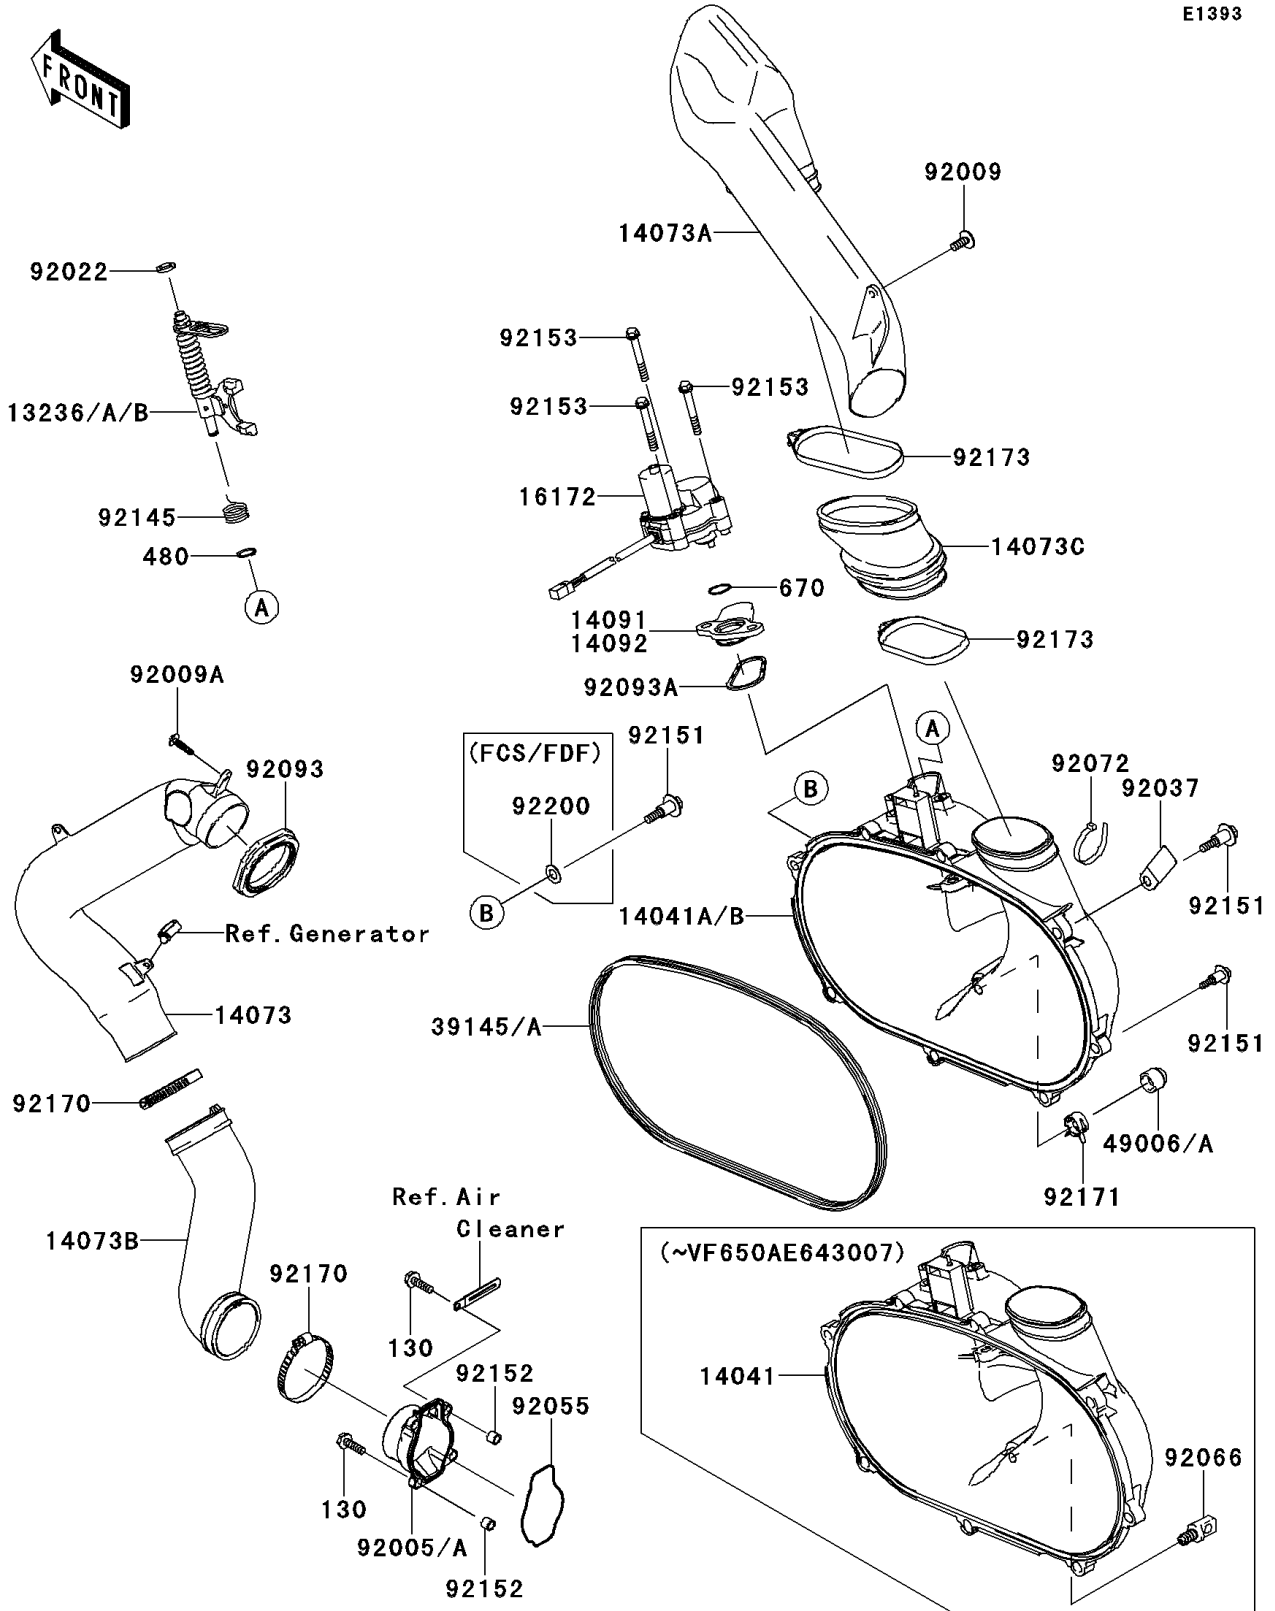

2011 BRUTE FORCE® 650 4x4i PARTS DIAGRAM

Converter Cover

E1393

2011 BRUTE FORCE® 650 4x4i PARTS LIST

Converter Cover

ITEM NAME	PART NUMBER	QUANTITY
LEVER-COMP,YELLOW (Ref # 13236)	13236-0046	1
LEVER-COMP,GREEN (Ref # 13236A)	13236-0047	1
LEVER-COMP,PAINT LESS (Ref # 13236B)	13236-0048	1
COVER-COMP (Ref # 14041)	14041-0004	1
COVER-COMP (Ref # 14041A)	14041-0052	1
DUCT,INTAKE (Ref # 14073)	14073-0025	1
DUCT,EXHAUST (Ref # 14073A)	14073-0026	1
DUCT,INTAKE JOINT (Ref # 14073B)	14073-0027	1
DUCT,EXHAUST JOINT (Ref # 14073C)	14073-0028	1
COVER (Ref # 14091)	14091-1421	1
ACTUATOR (Ref # 16172)	16172-0018	1
TRIM-SEAL (Ref # 39145A)	39145-1135	1
BOOT,DRAIN (Ref # 49006A)	49006-3718	1
FITTING (Ref # 92005A)	92005-1387	1
SCREW,6X16 (Ref # 92009)	92009-1694	1
SCREW,TAPPING,5X20 (Ref # 92009A)	92009-1993	1
WASHER,10.2X16X1 (Ref # 92022)	92022-1829	1
CLAMP (Ref # 92037)	92037-1780	1
RING-O (Ref # 92055)	92055-1630	1
PLUG,DRAIN,11X19 (Ref # 92066)	92066-1580	1
BAND,L=188 (Ref # 92072)	92072-1239	1
SEAL (Ref # 92093)	92093-0016	1
SEAL (Ref # 92093A)	92093-1548	1
SPRING (Ref # 92145)	92145-1567	1
BOLT,FLANGED,6X30 (Ref # 92151)	92151-1686	1
COLLAR (Ref # 92152)	92152-1332	1
BOLT,6X47 (Ref # 92153)	92153-0678	1
CLAMP (Ref # 92170)	92170-1764	1
BOLT-FLANGED,6X20 (Ref # 130)	130CD0620	1

2011 BRUTE FORCE® 650 4x4i PARTS LIST

Converter Cover

ITEM NAME	PART NUMBER	QUANTITY
CIRCLIP-TYPE-C,10MM (Ref # 480)	480J1000	1
O RING (Ref # 670)	670D3022	1
CLAMP (Ref # 92171)	92171-0329	1
CLAMP (Ref # 92173)	92173-0260	1