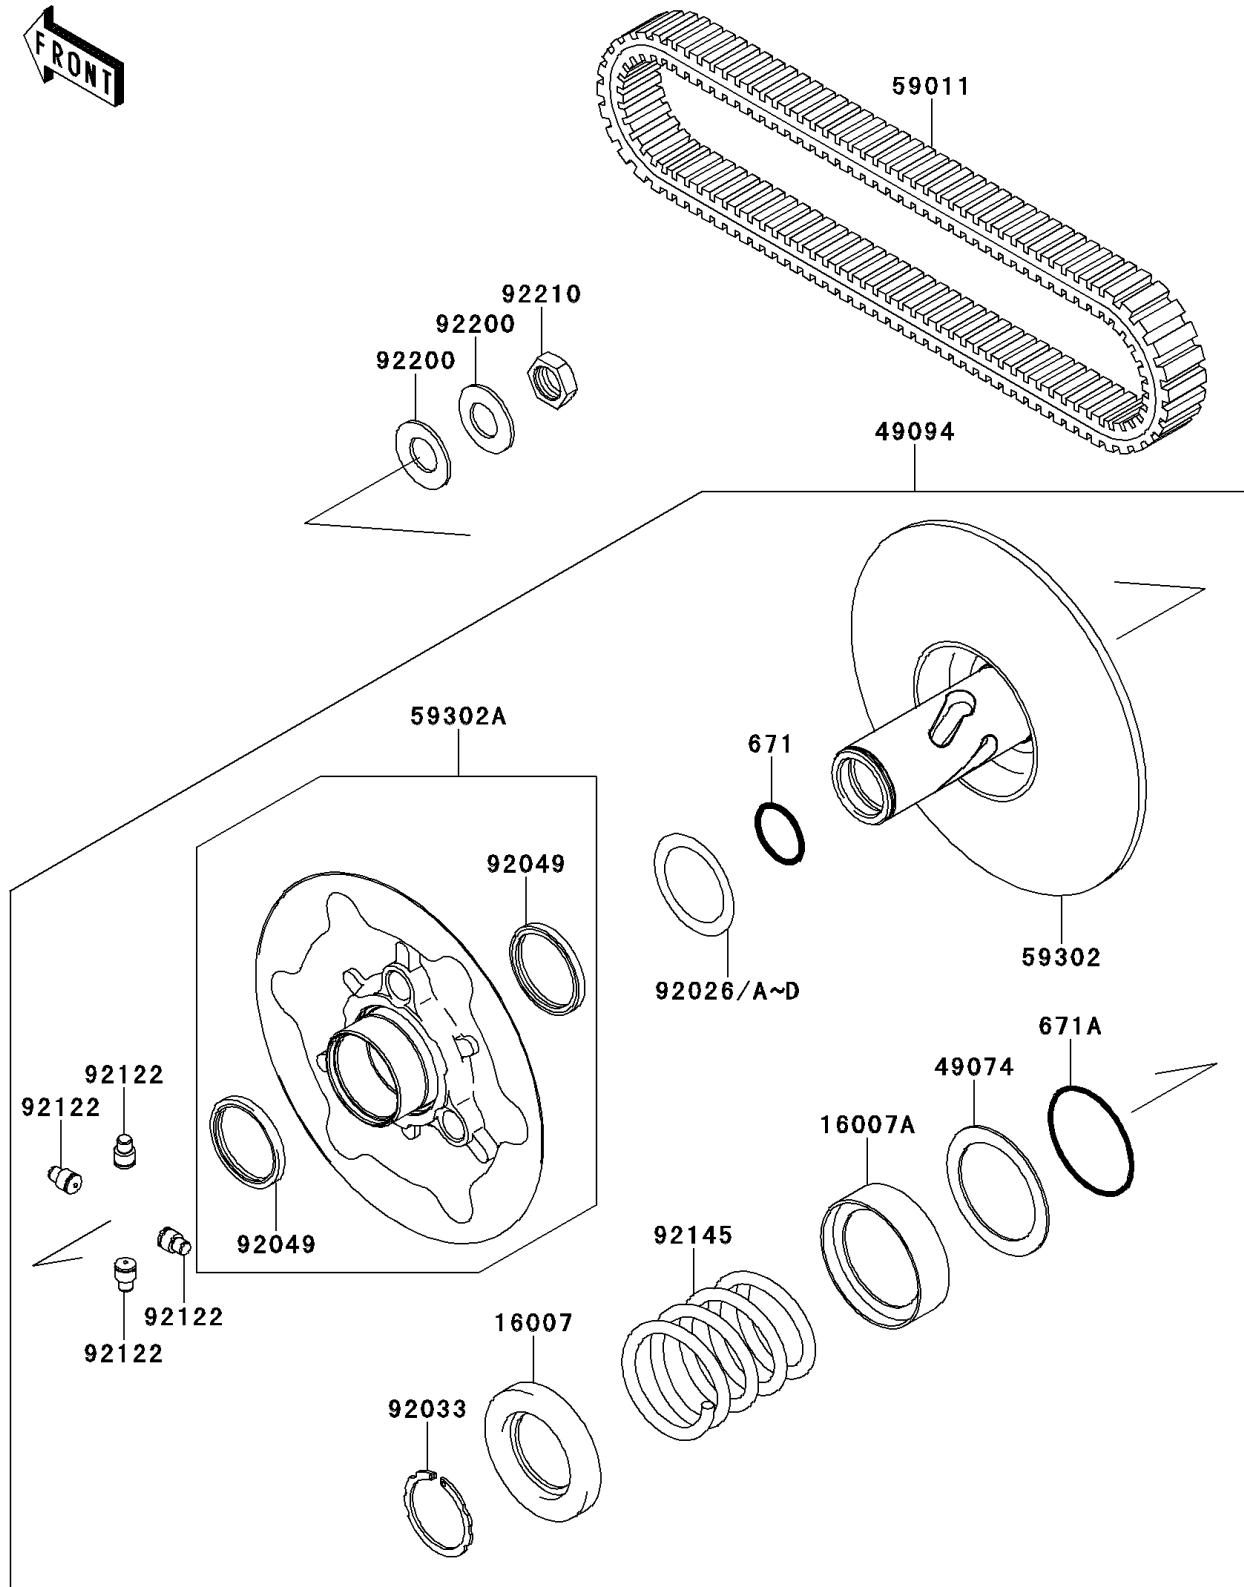

## 2011 BRUTE FORCE® 650 4x4i PARTS DIAGRAM

Driven Converter/Drive Belt

E1392

## 2011 BRUTE FORCE® 650 4x4i PARTS LIST

Driven Converter/Drive Belt

ITEM NAME	PART NUMBER	QUANTITY
O RING (Ref # 671)	671D2530	1
O RING (Ref # 671A)	671D2550	1
SEAT-SPRING (Ref # 16007)	16007-1203	1
SEAT-SPRING,SHEAVE MOVABLE (Ref # 16007A)	16007-1221	1
PLATE-THRUST (Ref # 49074)	49074-1055	1
CONVERTER-ASSY-DRIVEN (Ref # 49094)	49094-0051	1
BELT (Ref # 59011)	59011-0003	1
SHEAVE-COMP,FIXED (Ref # 59302)	59302-0001	1
SHEAVE-COMP,MOVABLE (Ref # 59302A)	59302-0039	1
SPACER,T=0.30 (Ref # 92026)	92026-0034	1
SPACER,T=1.00 (Ref # 92026A)	92026-1565	1
SPACER,T=0.60 (Ref # 92026B)	92026-1569	1
SPACER,T=1.40 (Ref # 92026C)	92026-1570	1
SPACER,T=0.80 (Ref # 92026D)	92026-1617	1
RING-SNAP (Ref # 92033)	92033-1317	1
SEAL-OIL (Ref # 92049)	92049-1528	1
ROLLER (Ref # 92122)	92122-1209	1
SPRING,PURPLE (Ref # 92145)	92145-1499	1
WASHER (Ref # 92200)	92200-1505	1
NUT,18MM (Ref # 92210)	92210-1367	1