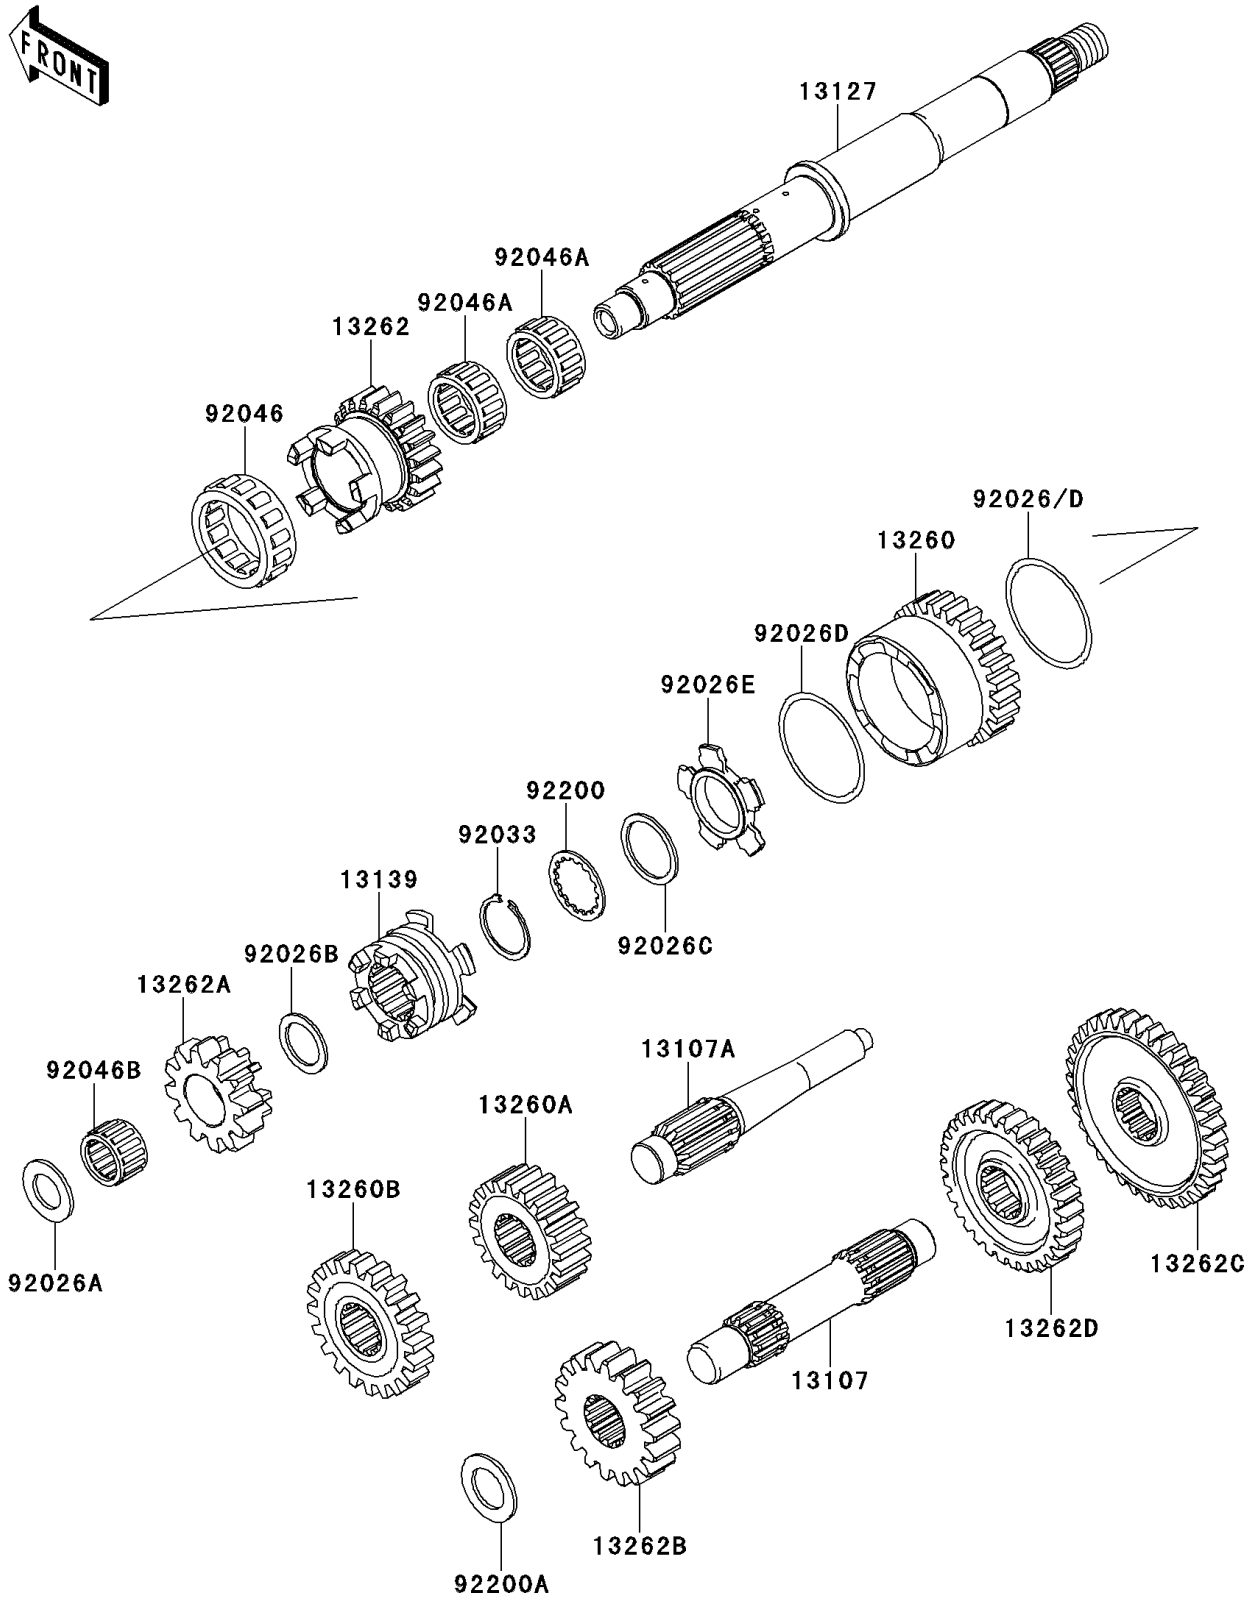

2012 BRUTE FORCE® 650 4x4i

PARTS DIAGRAM

Transmission

E1361

2012 BRUTE FORCE® 650 4x4i

PARTS LIST

Transmission

ITEM NAME	PART NUMBER	QUANTITY
SHAFT,COUNTER (Ref # 13107)	13107-0182	1
SHAFT,REVERSE,IDLE (Ref # 13107A)	13107-0754	1
SHAFT-TRANSMISSION INPUT (Ref # 13127)	13127-0053	1
SHIFTER (Ref # 13139)	13139-0626	1
GEAR,INPUT HIGH,26T (Ref # 13260)	13260-1867	1
GEAR,OUTPUT REVERSE,16T (Ref # 13260A)	13260-1872	1
GEAR,DRIVEN REVERSE,16T (Ref # 13260B)	13260-1873	1
GEAR,INPUT LOW,20T (Ref # 13262)	13262-0234	1
GEAR,INPUT REVERSE,12T (Ref # 13262A)	13262-0235	1
GEAR,OUTPUT DRIVE,18T (Ref # 13262B)	13262-0432	1
GEAR,DRIVEN LOW,36T (Ref # 13262C)	13262-0794	1
GEAR,DRIVEN HI,30T (Ref # 13262D)	13262-0795	1
SPACER,17.3X30X2.0 (Ref # 92026A)	92026-1415	1
SPACER,21.2X29X1.6 (Ref # 92026B)	92026-1568	1
SPACER,28.2X34.5X1.6 (Ref # 92026C)	92026-1587	1
SPACER,48.2X54.3X1.0 (Ref # 92026D)	92026-1599	2
SPACER,HI&LOW (Ref # 92026E)	92026-1600	1
RING-SNAP,25.9X30.6X1.2 (Ref # 92033)	92033-1037	1
BEARING-NEEDLE,HIGH GEAR (Ref # 92046)	92046-1276	1
BEARING-NEEDLE,FWF-283317 (Ref # 92046A)	92046-1278	2
BEARING-NEEDLE,REVERSE GEAR (Ref # 92046B)	92046-1279	1
WASHER,28.5X34.0X1.5 (Ref # 92200)	92200-1240	1
WASHER,20.3X33X2.0 (Ref # 92200A)	92200-1351	1