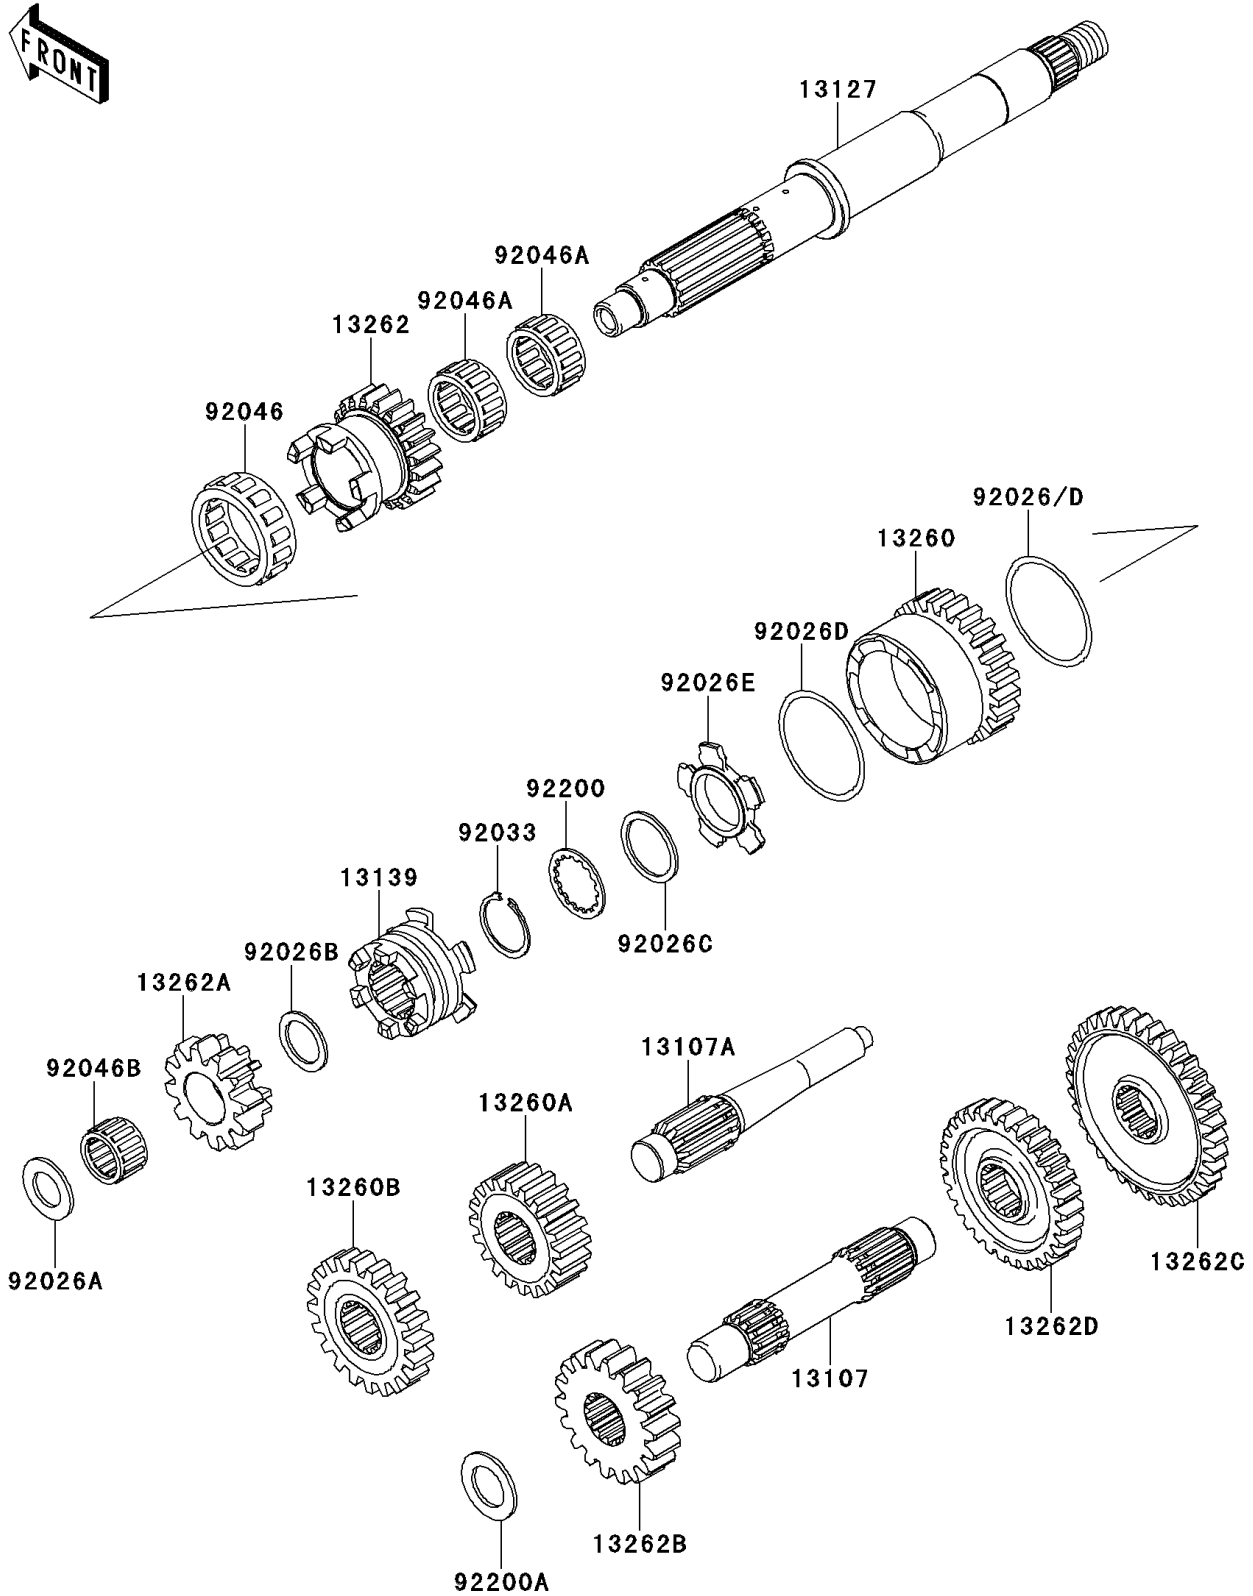

2011 BRUTE FORCE® 650 4x4i PARTS DIAGRAM

Transmission

E1361

2011 BRUTE FORCE® 650 4x4i PARTS LIST

Transmission

ITEM NAME	PART NUMBER	QUANTITY
SHAFT,COUNTER (Ref # 13107)	13107-0182	1
SHAFT,REVERSE,IDLE (Ref # 13107A)	13107-0754	1
SHAFT-TRANSMISSION INPUT (Ref # 13127)	13127-0053	1
SHIFTER (Ref # 13139)	13139-0626	1
GEAR,INPUT HIGH,26T (Ref # 13260)	13260-1867	1
GEAR,OUTPUT REVERSE,16T (Ref # 13260A)	13260-1872	1
GEAR,DRIVEN REVERSE,16T (Ref # 13260B)	13260-1873	1
GEAR,INPUT LOW,20T (Ref # 13262)	13262-0234	1
GEAR,INPUT REVERSE,12T (Ref # 13262A)	13262-0235	1
GEAR,OUTPUT DRIVE,18T (Ref # 13262B)	13262-0432	1
GEAR,DRIVEN LOW,36T (Ref # 13262C)	13262-0794	1
GEAR,DRIVEN HI,30T (Ref # 13262D)	13262-0795	1
SPACER,17.3X30X2.0 (Ref # 92026A)	92026-1415	1
SPACER,21.2X29X1.6 (Ref # 92026B)	92026-1568	1
SPACER,28.2X34.5X1.6 (Ref # 92026C)	92026-1587	1
SPACER,48.2X54.3X1.0 (Ref # 92026D)	92026-1599	1
SPACER,HI&LOW (Ref # 92026E)	92026-1600	1
RING-SNAP,25.9X30.6X1.2 (Ref # 92033)	92033-1037	1
BEARING-NEEDLE,HIGH GEAR (Ref # 92046)	92046-1276	1
BEARING-NEEDLE,FWF-283317 (Ref # 92046A)	92046-1278	1
BEARING-NEEDLE,REVERSE GEAR (Ref # 92046B)	92046-1279	1
WASHER,28.5X34.0X1.5 (Ref # 92200)	92200-1240	1
WASHER,20.3X33X2.0 (Ref # 92200A)	92200-1351	1