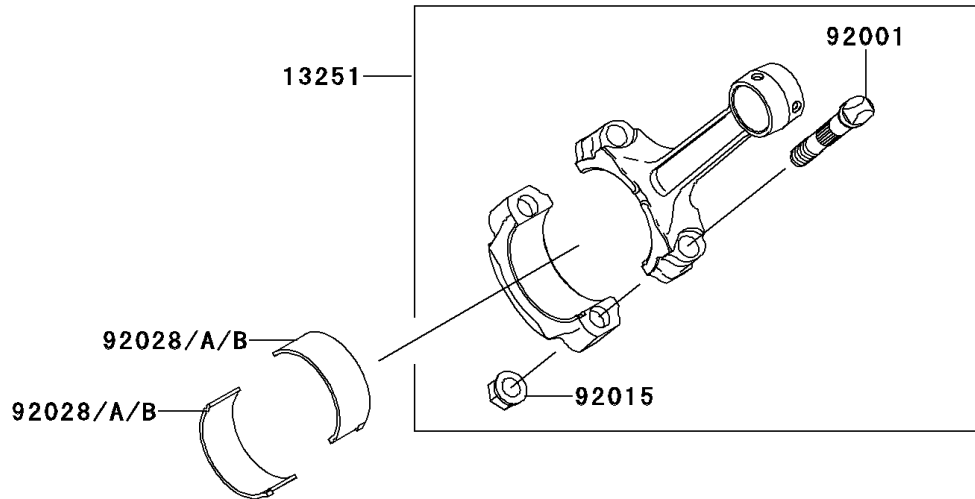

## 2011 BRUTE FORCE® 650 4x4i PARTS DIAGRAM

Crankshaft

E1321

## 2011 BRUTE FORCE® 650 4x4i PARTS LIST

Crankshaft

ITEM NAME	PART NUMBER	QUANTITY
CRANKSHAFT-COMP (Ref # 13031)	13031-0057	1
ROD-ASSY-CONNECTING (Ref # 13251)	13251-1130	1
BOLT,CONNECTING ROD (Ref # 92001)	92001-1980	1
NUT,FLANGED,8MM (Ref # 92015)	92015-1311	1
BUSHING,CONNECTING ROD,GREEN (Ref # 92028)	92028-1961	1
BUSHING,CONNECTING ROD,YELLOW (Ref # 92028A)	92028-1962	1
BUSHING,CONNECTING ROD,BROWN (Ref # 92028B)	92028-1963	1