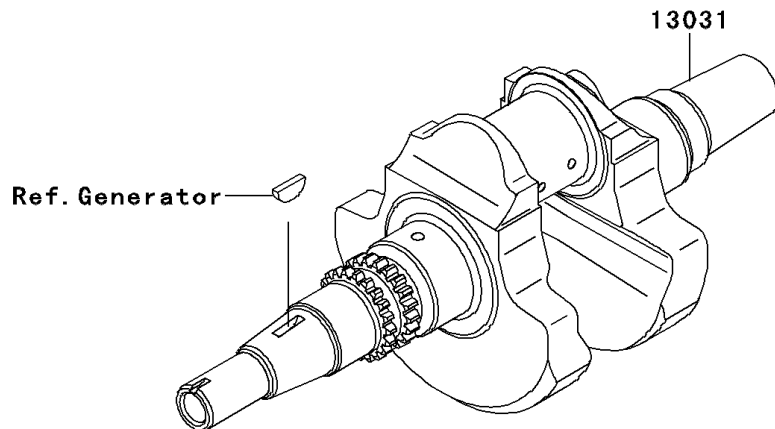

## 2011 BRUTE FORCE® 650 4x4i PARTS DIAGRAM

Crankshaft

E1321

## 2011 BRUTE FORCE® 650 4x4i PARTS LIST

Crankshaft

ITEM NAME	PART NUMBER	QUANTITY
CRANKSHAFT-COMP (Ref # 13031)	13031-0057	1
ROD-ASSY-CONNECTING (Ref # 13251)	13251-1130	1
BOLT,CONNECTING ROD (Ref # 92001)	92001-1980	1
NUT,FLANGED,8MM (Ref # 92015)	92015-1311	1
BUSHING,CONNECTING ROD,GREEN (Ref # 92028)	92028-1961	1
BUSHING,CONNECTING ROD,YELLOW (Ref # 92028A)	92028-1962	1
BUSHING,CONNECTING ROD,BROWN (Ref # 92028B)	92028-1963	1