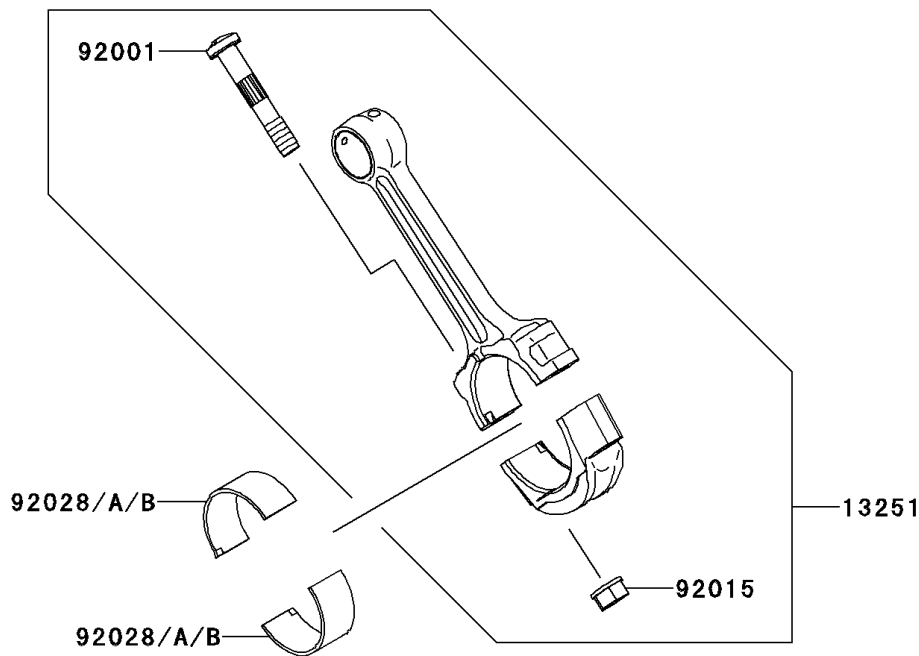

## 2011 BRUTE FORCE® 650 4x4i PARTS DIAGRAM

Crankshaft

E1321

## 2011 BRUTE FORCE® 650 4x4i PARTS LIST

Crankshaft

ITEM NAME	PART NUMBER	QUANTITY
CRANKSHAFT-COMP (Ref # 13031)	13031-0057	1
ROD-ASSY-CONNECTING (Ref # 13251)	13251-1130	1
BOLT,CONNECTING ROD (Ref # 92001)	92001-1980	1
NUT,FLANGED,8MM (Ref # 92015)	92015-1311	1
BUSHING,CONNECTING ROD,GREEN (Ref # 92028)	92028-1961	1
BUSHING,CONNECTING ROD,YELLOW (Ref # 92028A)	92028-1962	1
BUSHING,CONNECTING ROD,BROWN (Ref # 92028B)	92028-1963	1