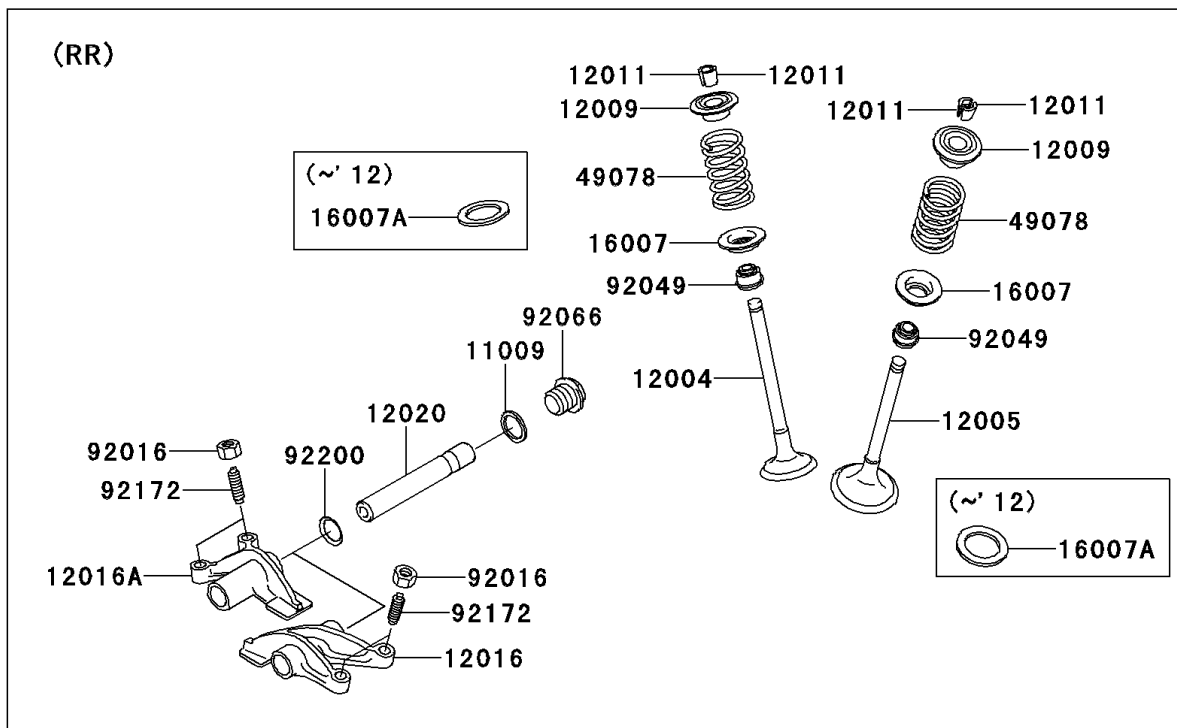

2011 BRUTE FORCE® 650 4x4i PARTS DIAGRAM

Valve(s)

E1210

2011 BRUTE FORCE® 650 4x4i PARTS LIST

Valve(s)

ITEM NAME	PART NUMBER	QUANTITY
GASKET,14X18X1.5 (Ref # 11009)	11009-1430	1
VALVE-INTAKE (Ref # 12004)	12004-0717	1
VALVE-EXHAUST (Ref # 12005)	12005-0047	1
RETAINER-VALVE SPRING (Ref # 12009)	12009-1056	1
COLLET (Ref # 12011)	12011-1051	1
ARM-ROCKER,EXHAUST (Ref # 12016)	12016-1128	1
ARM-ROCKER,INTAKE (Ref # 12016A)	12016-1129	1
SHAFT-ROCKER (Ref # 12020)	12020-0004	1
SEAT-SPRING,17.5X23.8X0.5 (Ref # 16007A)	16007-1178	1
SPRING-ENGINE VALVE (Ref # 49078)	49078-0014	1
NUT,6MM (Ref # 92016)	92016-061	1
SEAL-OIL,VSB58.558 (Ref # 92049)	92049-1218	1
PLUG,DRAIN (Ref # 92066)	92066-2196	1
SCREW,6MM (Ref # 92172)	92172-0737	1
WASHER,13X17X0.3 (Ref # 92200)	92200-1508	1