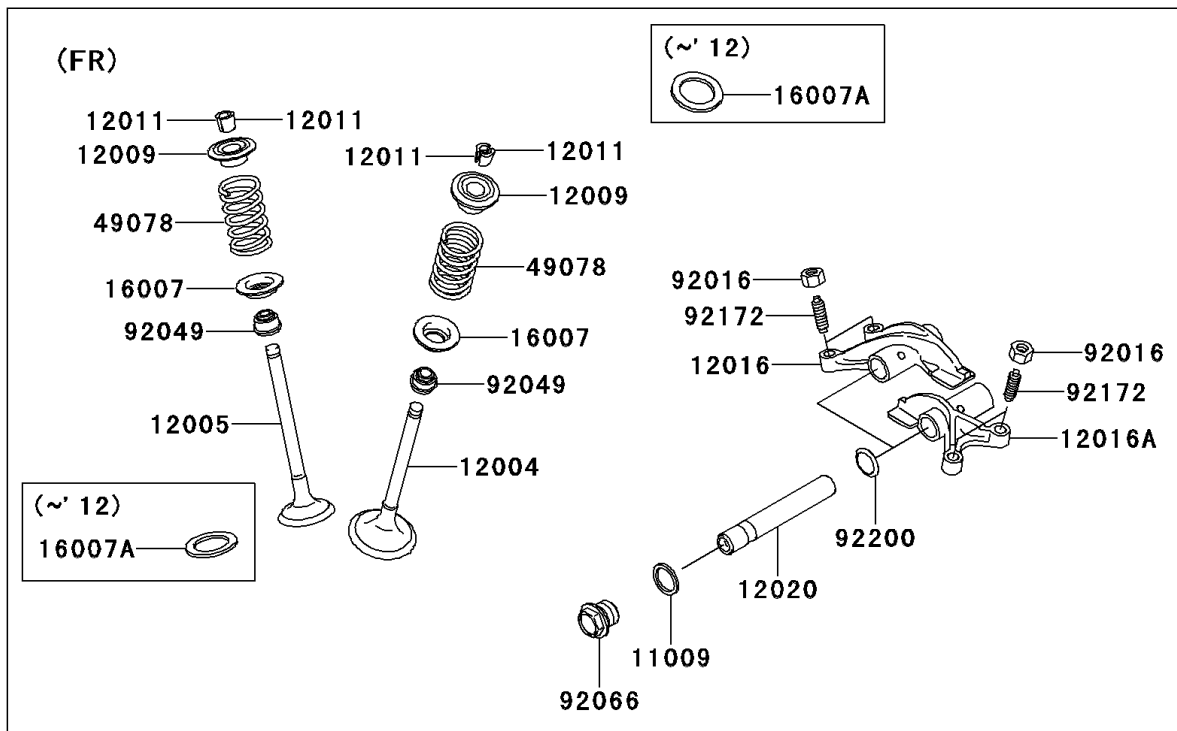

2011 BRUTE FORCE® 650 4x4i PARTS DIAGRAM

Valve(s)

E1210

2011 BRUTE FORCE® 650 4x4i PARTS LIST

Valve(s)

ITEM NAME	PART NUMBER	QUANTITY
GASKET,14X18X1.5 (Ref # 11009)	11009-1430	1
VALVE-INTAKE (Ref # 12004)	12004-0717	1
VALVE-EXHAUST (Ref # 12005)	12005-0047	1
RETAINER-VALVE SPRING (Ref # 12009)	12009-1056	1
COLLET (Ref # 12011)	12011-1051	1
ARM-ROCKER,EXHAUST (Ref # 12016)	12016-1128	1
ARM-ROCKER,INTAKE (Ref # 12016A)	12016-1129	1
SHAFT-ROCKER (Ref # 12020)	12020-0004	1
SEAT-SPRING,17.5X23.8X0.5 (Ref # 16007A)	16007-1178	1
SPRING-ENGINE VALVE (Ref # 49078)	49078-0014	1
NUT,6MM (Ref # 92016)	92016-061	1
SEAL-OIL,VSB58.558 (Ref # 92049)	92049-1218	1
PLUG,DRAIN (Ref # 92066)	92066-2196	1
SCREW,6MM (Ref # 92172)	92172-0737	1
WASHER,13X17X0.3 (Ref # 92200)	92200-1508	1