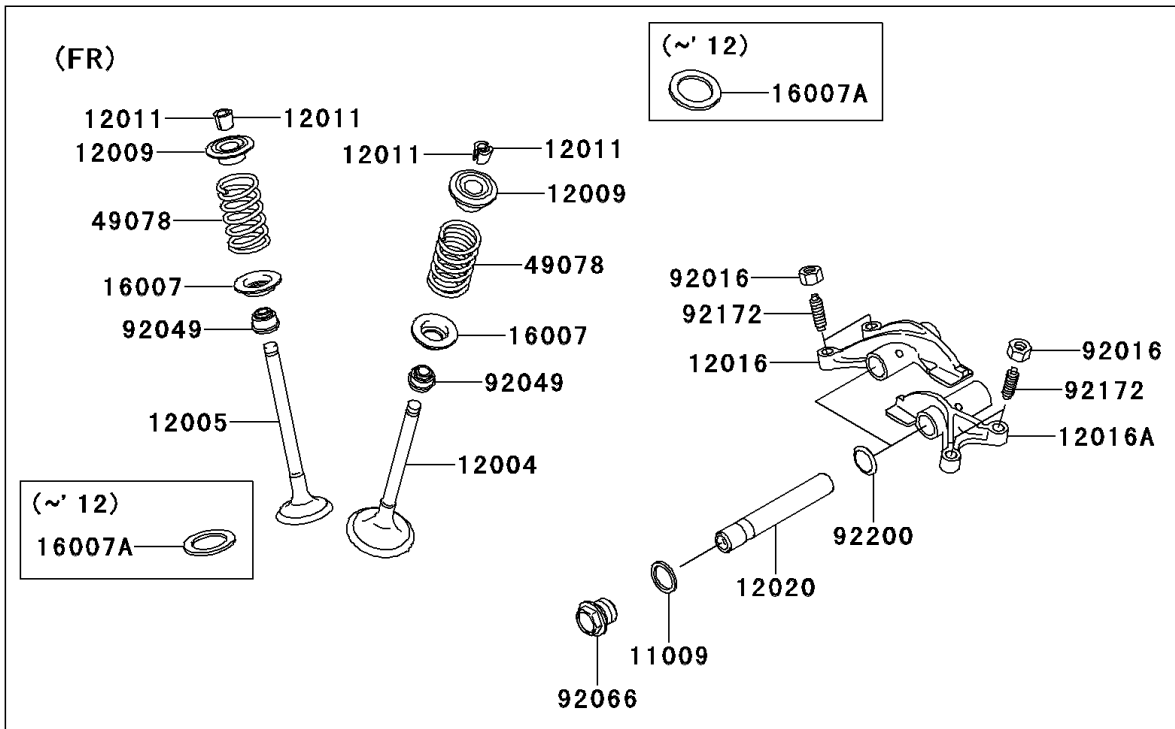

2011 BRUTE FORCE® 650 4x4i PARTS DIAGRAM

Valve(s)

E1210

2011 BRUTE FORCE® 650 4x4i PARTS LIST

Valve(s)

ITEM NAME	PART NUMBER	QUANTITY
GASKET,14X18X1.5 (Ref # 11009)	11009-1430	4
VALVE-INTAKE (Ref # 12004)	12004-0717	4
VALVE-EXHAUST (Ref # 12005)	12005-0047	4
RETAINER-VALVE SPRING (Ref # 12009)	12009-1056	8
COLLET (Ref # 12011)	12011-1051	16
ARM-ROCKER,EXHAUST (Ref # 12016)	12016-1128	2
ARM-ROCKER,INTAKE (Ref # 12016A)	12016-1129	2
SHAFT-ROCKER (Ref # 12020)	12020-0004	4
SEAT-SPRING,17.5X23.8X0.5 (Ref # 16007A)	16007-1178	8
SPRING-ENGINE VALVE (Ref # 49078)	49078-0014	8
NUT,6MM (Ref # 92016)	92016-061	8
SEAL-OIL,VSB58.558 (Ref # 92049)	92049-1218	8
PLUG,DRAIN (Ref # 92066)	92066-2196	4
SCREW,6MM (Ref # 92172)	92172-0737	8
WASHER,13X17X0.3 (Ref # 92200)	92200-1508	4