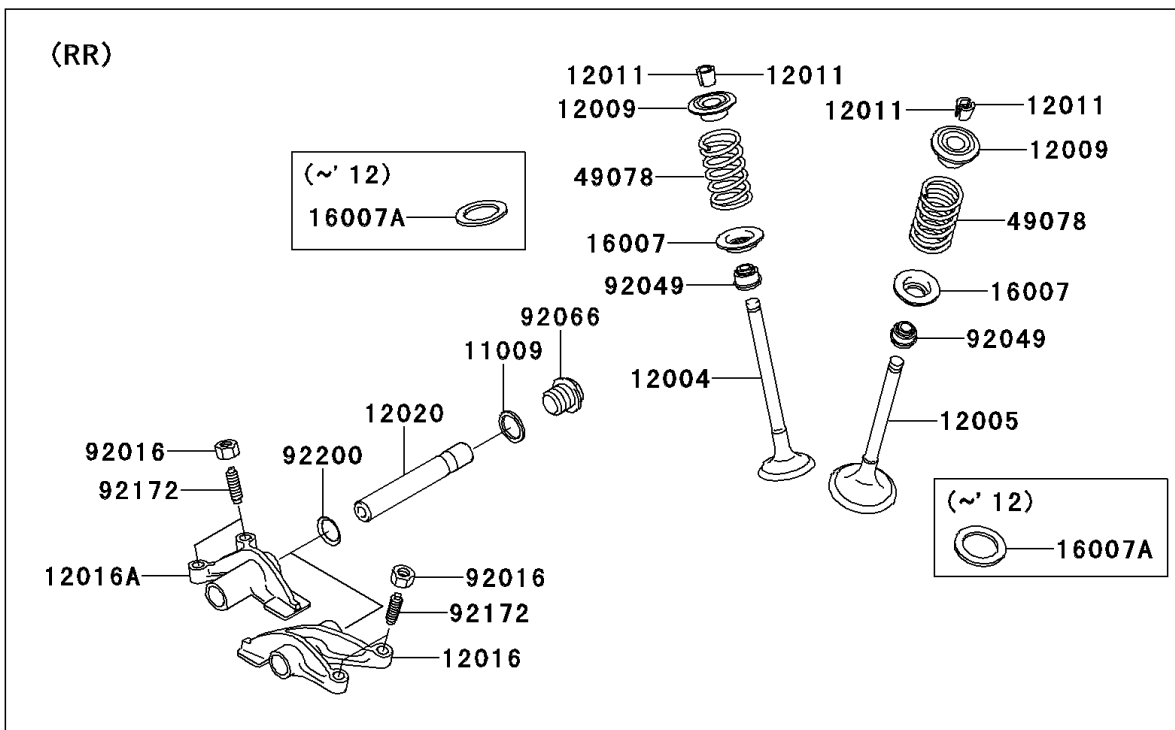

2011 BRUTE FORCE® 650 4x4i PARTS DIAGRAM

Valve(s)

E1210

2011 BRUTE FORCE® 650 4x4i PARTS LIST

Valve(s)

ITEM NAME	PART NUMBER	QUANTITY
GASKET,14X18X1.5 (Ref # 11009)	11009-1430	4
VALVE-INTAKE (Ref # 12004)	12004-0717	4
VALVE-EXHAUST (Ref # 12005)	12005-0047	4
RETAINER-VALVE SPRING (Ref # 12009)	12009-1056	8
COLLET (Ref # 12011)	12011-1051	16
ARM-ROCKER,EXHAUST (Ref # 12016)	12016-1128	2
ARM-ROCKER,INTAKE (Ref # 12016A)	12016-1129	2
SHAFT-ROCKER (Ref # 12020)	12020-0004	4
SEAT-SPRING,17.5X23.8X0.5 (Ref # 16007A)	16007-1178	8
SPRING-ENGINE VALVE (Ref # 49078)	49078-0014	8
NUT,6MM (Ref # 92016)	92016-061	8
SEAL-OIL,VSB58.558 (Ref # 92049)	92049-1218	8
PLUG,DRAIN (Ref # 92066)	92066-2196	4
SCREW,6MM (Ref # 92172)	92172-0737	8
WASHER,13X17X0.3 (Ref # 92200)	92200-1508	4