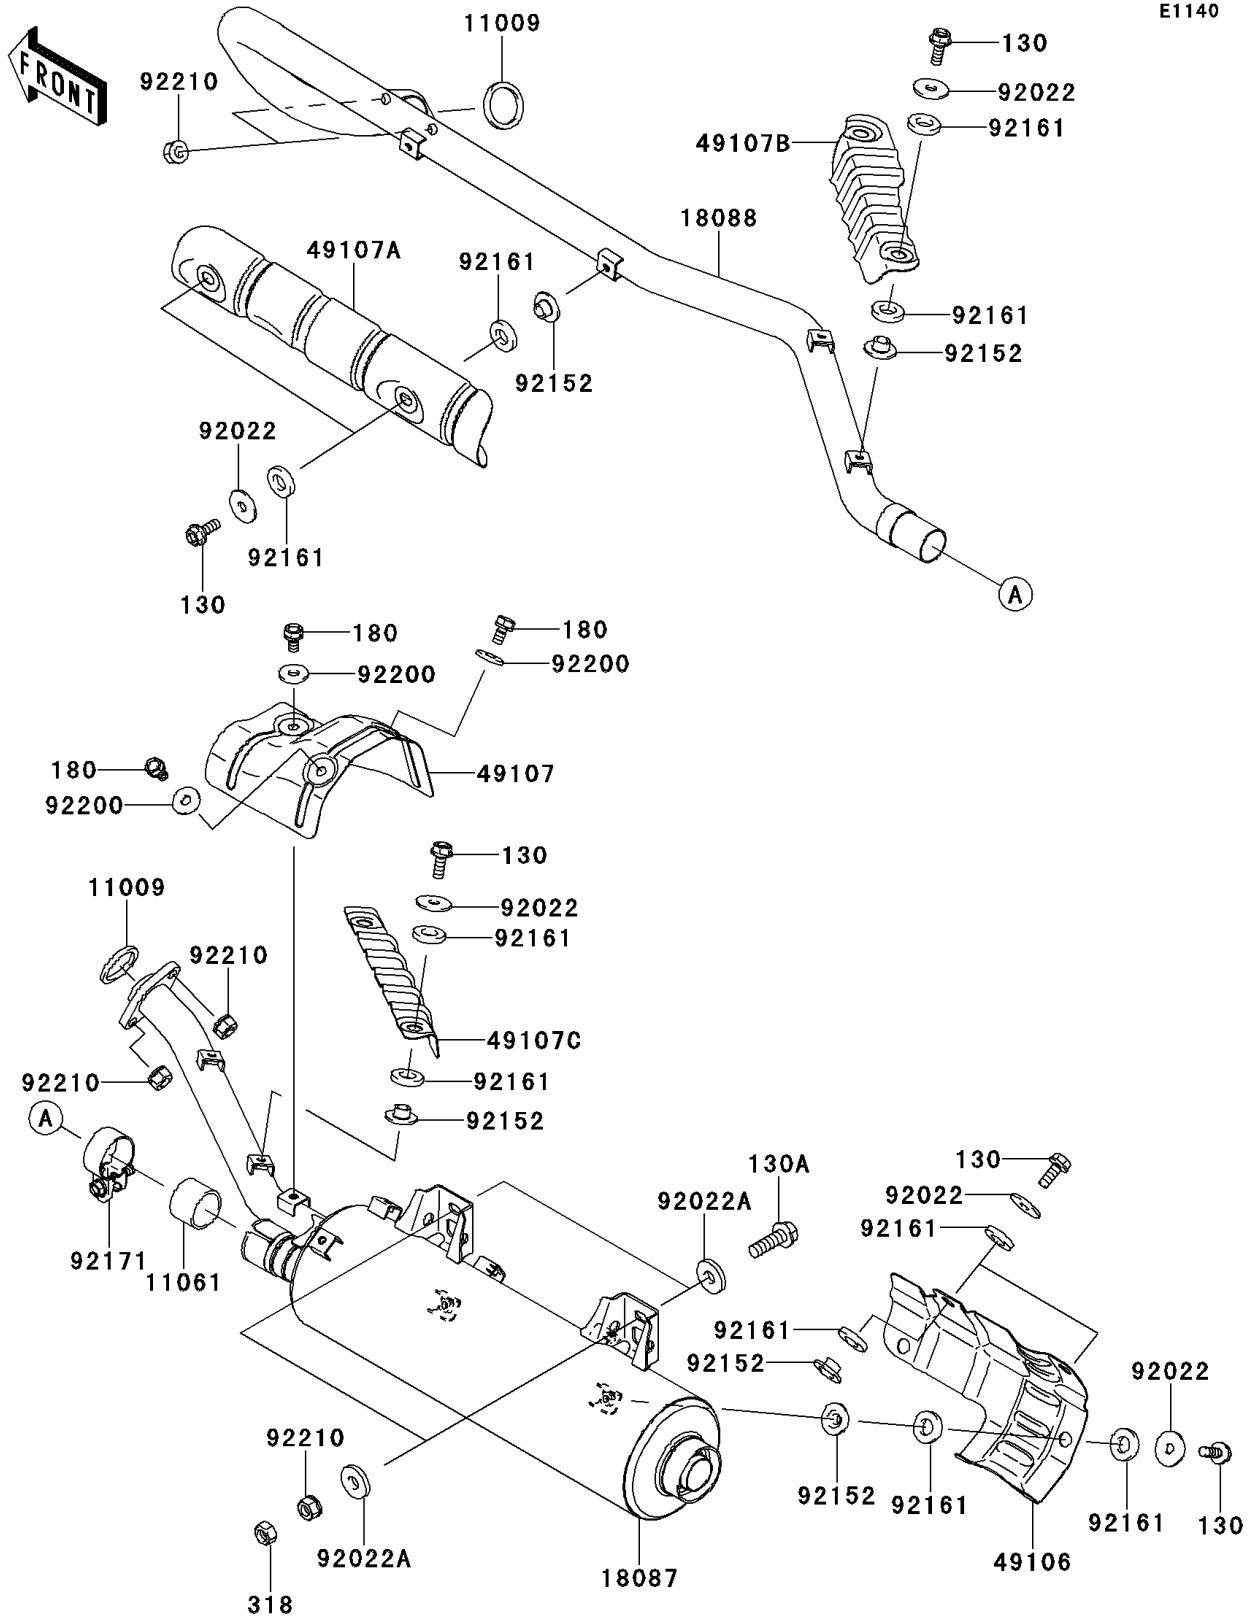

2011 BRUTE FORCE® 650 4x4i PARTS DIAGRAM

Muffler(s)

E1140

2011 BRUTE FORCE® 650 4x4i PARTS LIST

Muffler(s)

ITEM NAME	PART NUMBER	QUANTITY
BOLT-FLANGED,6X16 (Ref # 130)	130BD0616	1
BOLT-FLANGED,8X25 (Ref # 130A)	130CD0825	1
BOLT-UPSET-WS,6X12 (Ref # 180)	180BD0612	1
NUT-HEX-SMALL,8MM (Ref # 318)	318BA0800	1
GASKET,EXHAUST HOLDER (Ref # 11009)	11009-1894	1
GASKET,MUFFLER CONNECTING (Ref # 11061)	11061-0360	1
MUFFLER (Ref # 18087)	18087-0167	1
PIPE-EXHAUST (Ref # 18088)	18088-0379	1
COVER-MUFFLER (Ref # 49106)	49106-0048	1
COVER-EXHAUST PIPE,RR (Ref # 49107)	49107-0050	1
COVER-EXHAUST PIPE,FR (Ref # 49107A)	49107-0065	1
COVER-EXHAUST PIPE,MIDDLE LH (Ref # 49107B)	49107-0066	1
COVER-EXHAUST PIPE,MIDDLE RH (Ref # 49107C)	49107-0067	1
WASHER,6.5X22X1.6 (Ref # 92022)	92022-237	1
WASHER,8.5X22X3.2 (Ref # 92022A)	92022-276	1
COLLAR (Ref # 92152)	92152-0423	1
DAMPER (Ref # 92161)	92161-0319	1
CLAMP (Ref # 92171)	92171-1330	1
WASHER,6.5X18X2.0 (Ref # 92200)	92200-2035	1
NUT,8MM (Ref # 92210)	92210-1242	1