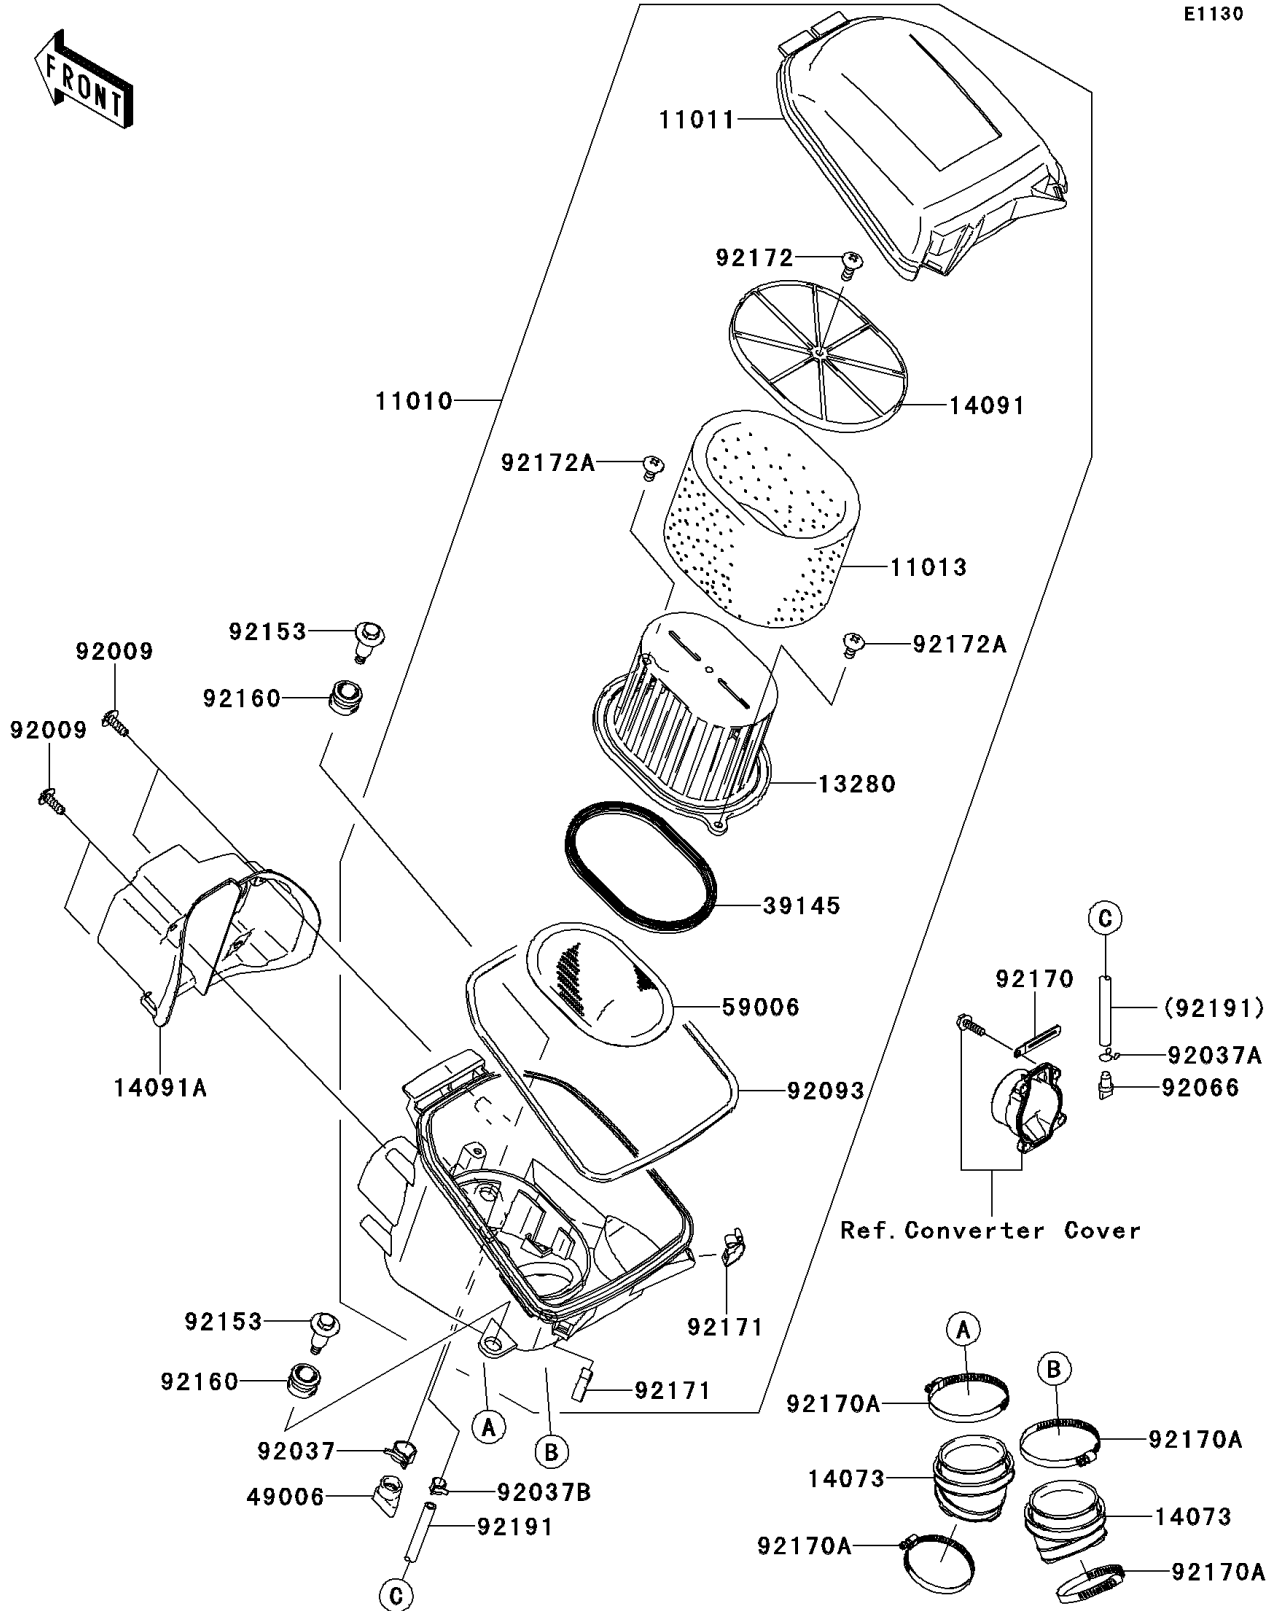

2013 BRUTE FORCE® 650 4x4i PARTS DIAGRAM

Air Cleaner

E1130

2013 BRUTE FORCE® 650 4x4i PARTS LIST

Air Cleaner

ITEM NAME	PART NUMBER	QUANTITY
FILTER-ASSY-AIR,F.BLACK (Ref # 11010)	11010-0144-6Z	1
CASE-AIR FILTER,UPP (Ref # 11011)	11011-0017	1
ELEMENT-AIR FILTER (Ref # 11013)	11013-0021	1
HOLDER (Ref # 13280)	13280-0048	1
DUCT,JOINT (Ref # 14073)	14073-0030	2
COVER,ELEMENT (Ref # 14091)	14091-0163	1
COVER,FR (Ref # 14091A)	14091-0164	1
TRIM-SEAL (Ref # 39145)	39145-0001	1
BOOT (Ref # 49006)	49006-1292	1
ARRESTER-FLAME (Ref # 59006)	59006-0002	1
SCREW,TAPPING (Ref # 92009)	92009-1113	4
CLAMP,HOSE CLIP (Ref # 92037)	92037-1460	1
CLAMP,TUBE (Ref # 92037A)	92037-147	1
CLAMP,TUBE (Ref # 92037B)	92037-1505	1
PLUG,DRAIN (Ref # 92066)	92066-1211	1
SEAL (Ref # 92093)	92093-0083	1
BOLT,FLANGED,6X28.7 (Ref # 92153)	92153-1052	2
DAMPER (Ref # 92160)	92160-1594	2
CLAMP (Ref # 92170)	92170-1514	1
CLAMP (Ref # 92170A)	92170-1763	4
CLAMP (Ref # 92171)	92171-0225	2
SCREW,6X18 (Ref # 92172)	92172-0130	1
SCREW,6X14 (Ref # 92172A)	92172-0131	2
TUBE,7X11X470 (Ref # 92191)	92191-1531	1