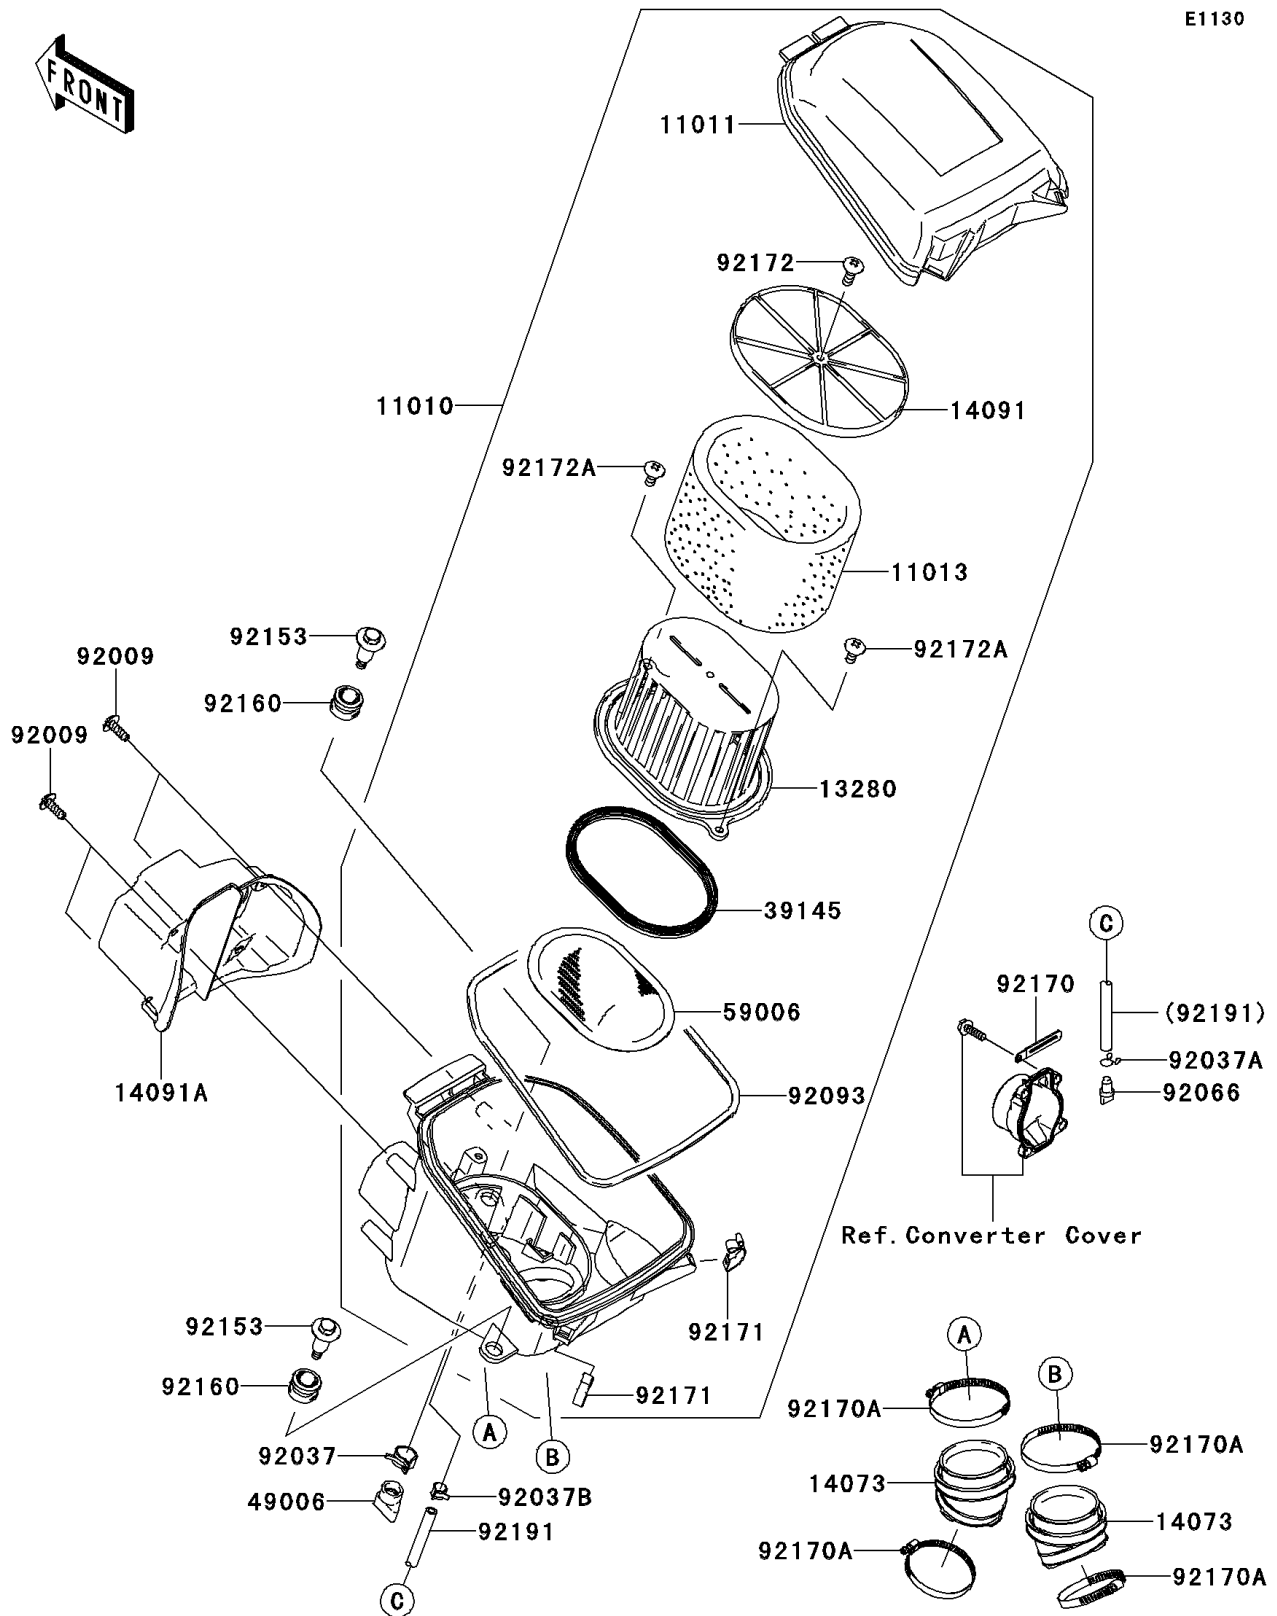

2012 BRUTE FORCE® 650 4x4i

PARTS DIAGRAM

Air Cleaner

2012 BRUTE FORCE® 650 4x4i

PARTS LIST

Air Cleaner

ITEM NAME	PART NUMBER	QUANTITY
FILTER-ASSY-AIR,F.BLACK (Ref # 11010)	11010-0144-6Z	1
CASE-AIR FILTER,UPP (Ref # 11011)	11011-0017	1
ELEMENT-AIR FILTER (Ref # 11013)	11013-0021	1
HOLDER (Ref # 13280)	13280-0048	1
DUCT,JOINT (Ref # 14073)	14073-0030	2
COVER,ELEMENT (Ref # 14091)	14091-0163	1
COVER,FR (Ref # 14091A)	14091-0164	1
TRIM-SEAL (Ref # 39145)	39145-0001	1
BOOT (Ref # 49006)	49006-1292	1
ARRESTER-FLAME (Ref # 59006)	59006-0002	1
SCREW,TAPPING (Ref # 92009)	92009-1113	4
CLAMP,HOSE CLIP (Ref # 92037)	92037-1460	1
CLAMP,TUBE (Ref # 92037A)	92037-147	1
CLAMP,TUBE (Ref # 92037B)	92037-1505	1
PLUG,DRAIN (Ref # 92066)	92066-1211	1
SEAL (Ref # 92093)	92093-0083	1
BOLT,FLANGED,6X28.7 (Ref # 92153)	92153-1052	2
DAMPER (Ref # 92160)	92160-1594	2
CLAMP (Ref # 92170)	92170-1514	1
CLAMP (Ref # 92170A)	92170-1763	4
CLAMP (Ref # 92171)	92171-0225	2
SCREW,6X18 (Ref # 92172)	92172-0130	1
SCREW,6X14 (Ref # 92172A)	92172-0131	2
TUBE,7X11X470 (Ref # 92191)	92191-1531	1