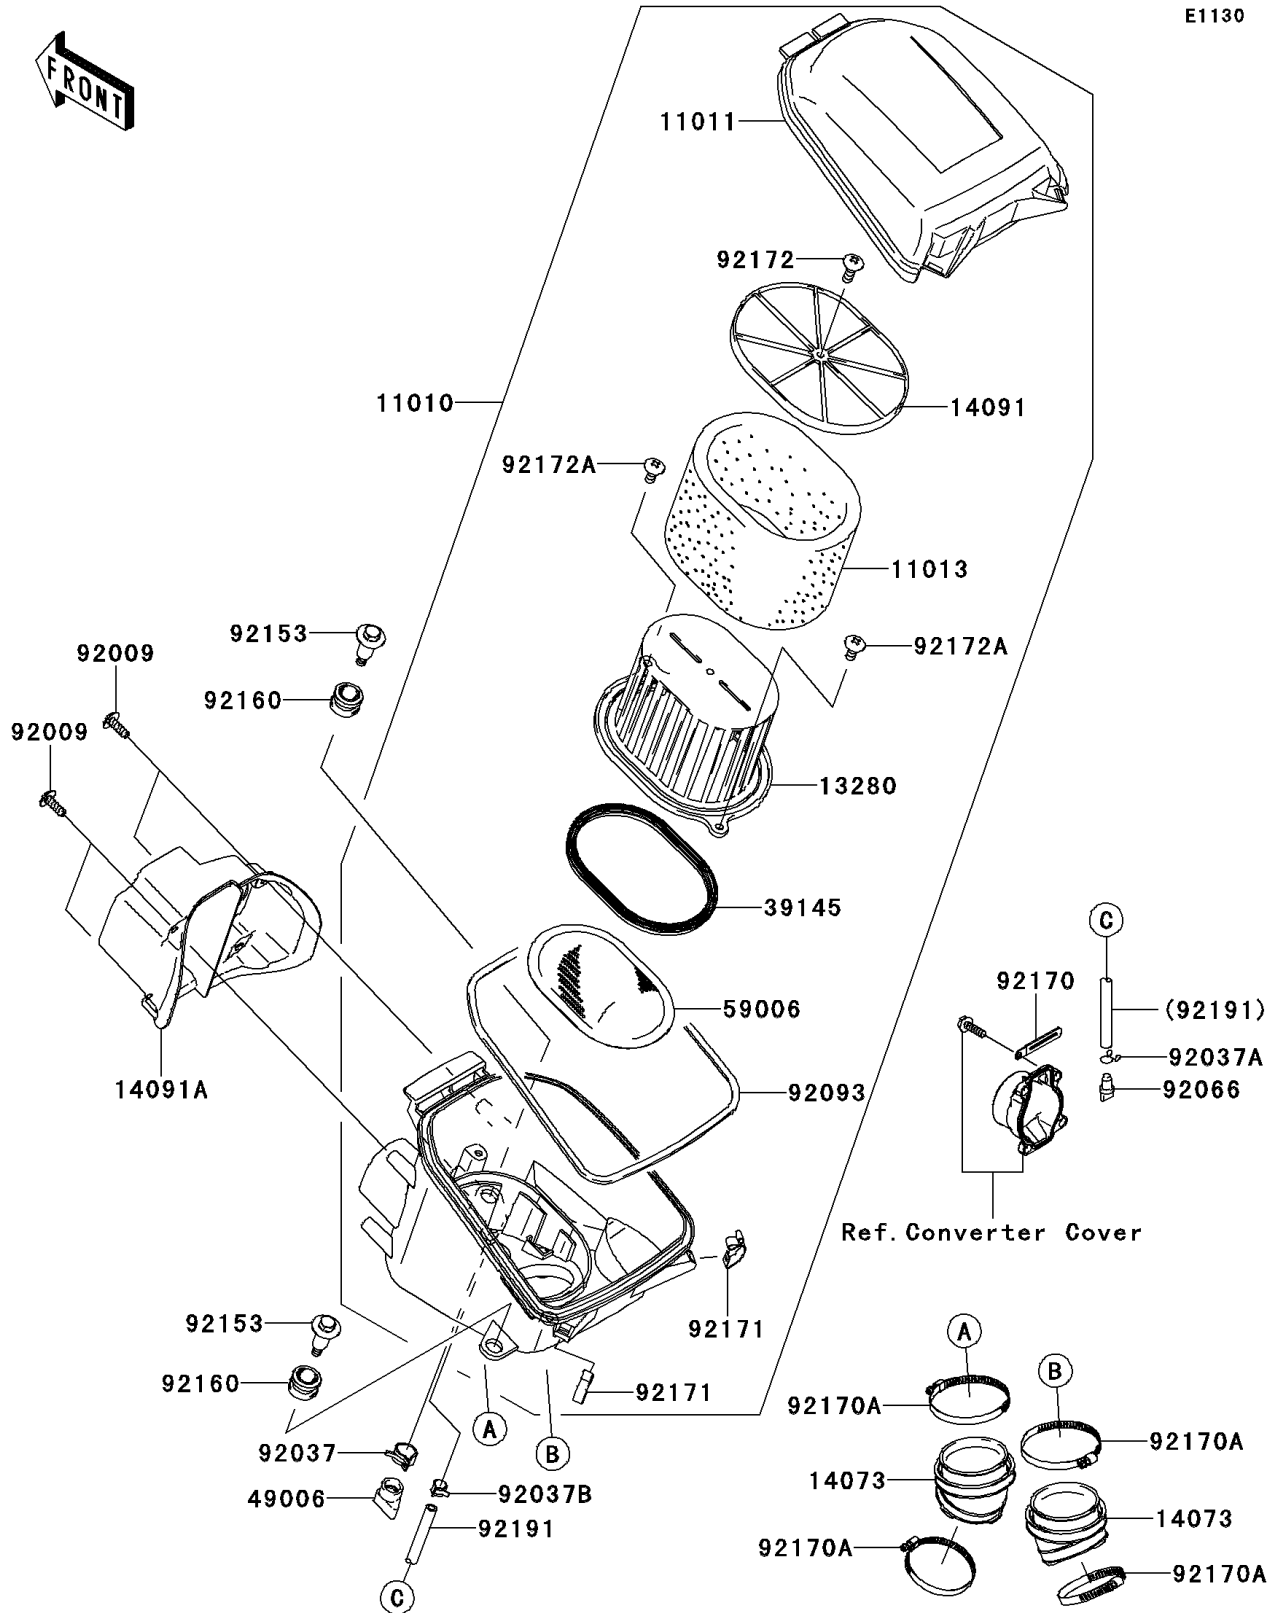

## 2011 BRUTE FORCE® 650 4x4i PARTS DIAGRAM

Air Cleaner

E1130

## 2011 BRUTE FORCE® 650 4x4i PARTS LIST

Air Cleaner

ITEM NAME	PART NUMBER	QUANTITY
FILTER-ASSY-AIR,F.BLACK (Ref # 11010)	11010-0144-6Z	1
CASE-AIR FILTER,UPP (Ref # 11011)	11011-0017	1
ELEMENT-AIR FILTER (Ref # 11013)	11013-0021	1
HOLDER (Ref # 13280)	13280-0048	1
DUCT,JOINT (Ref # 14073)	14073-0030	1
COVER,ELEMENT (Ref # 14091)	14091-0163	1
COVER,FR (Ref # 14091A)	14091-0164	1
TRIM-SEAL (Ref # 39145)	39145-0001	1
BOOT (Ref # 49006)	49006-1292	1
ARRESTER-FLAME (Ref # 59006)	59006-0002	1
SCREW,TAPPING (Ref # 92009)	92009-1113	1
CLAMP,HOSE CLIP (Ref # 92037)	92037-1460	1
CLAMP,TUBE (Ref # 92037A)	92037-147	1
CLAMP,TUBE (Ref # 92037B)	92037-1505	1
PLUG,DRAIN (Ref # 92066)	92066-1211	1
SEAL (Ref # 92093)	92093-0083	1
BOLT,FLANGED,6X28.7 (Ref # 92153)	92153-1052	1
DAMPER (Ref # 92160)	92160-1594	1
CLAMP (Ref # 92170)	92170-1514	1
CLAMP (Ref # 92170A)	92170-1763	1
CLAMP (Ref # 92171)	92171-0225	1
SCREW,6X18 (Ref # 92172)	92172-0130	1
SCREW,6X14 (Ref # 92172A)	92172-0131	1
TUBE,7X11X470 (Ref # 92191)	92191-1531	1