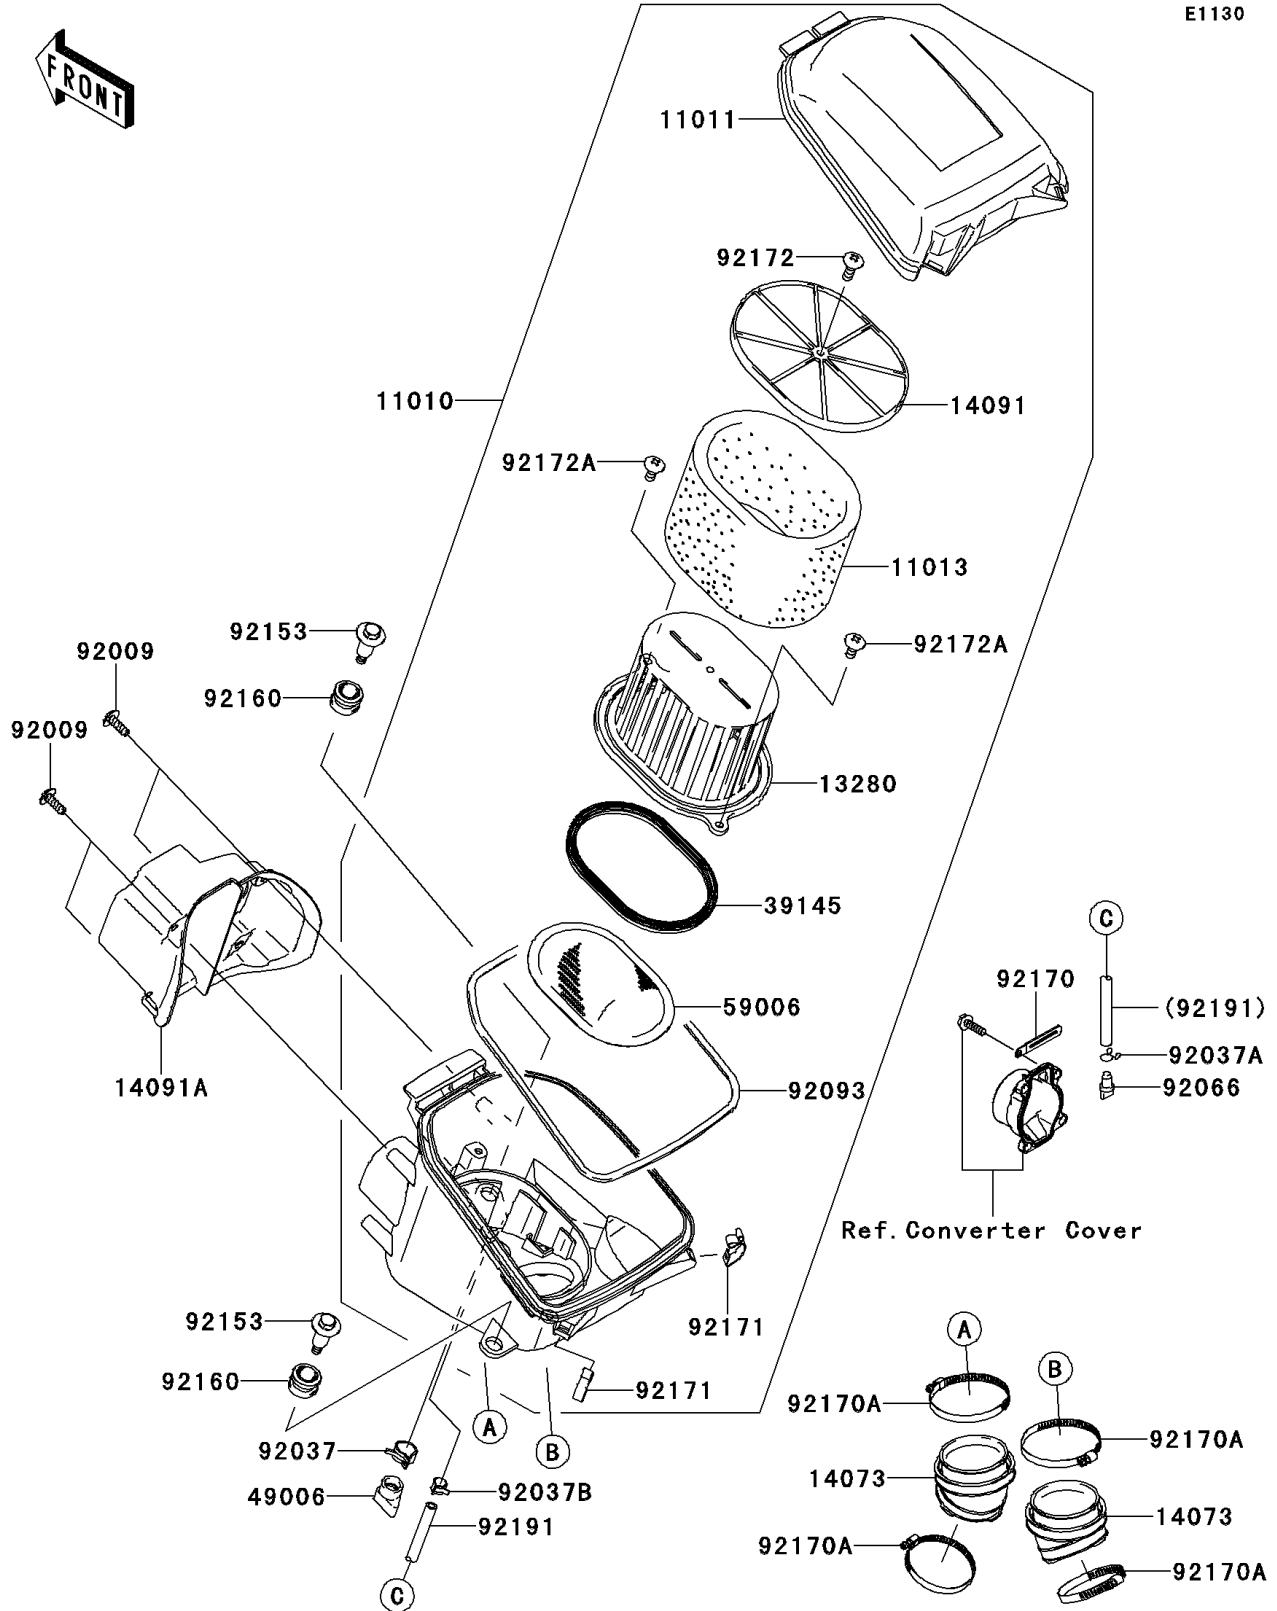

2011 BRUTE FORCE® 650 4x4i PARTS DIAGRAM

Air Cleaner

E1130

2011 BRUTE FORCE® 650 4x4i PARTS LIST

Air Cleaner

| ITEM NAME | PART NUMBER | QUANTITY |
|---------------------------------------|---------------|----------|
| FILTER-ASSY-AIR,F.BLACK (Ref # 11010) | 11010-0144-6Z | 1 |
| CASE-AIR FILTER,UPP (Ref # 11011) | 11011-0017 | 1 |
| ELEMENT-AIR FILTER (Ref # 11013) | 11013-0021 | 1 |
| HOLDER (Ref # 13280) | 13280-0048 | 1 |
| DUCT,JOINT (Ref # 14073) | 14073-0030 | 2 |
| COVER,ELEMENT (Ref # 14091) | 14091-0163 | 1 |
| COVER,FR (Ref # 14091A) | 14091-0164 | 1 |
| TRIM-SEAL (Ref # 39145) | 39145-0001 | 1 |
| BOOT (Ref # 49006) | 49006-1292 | 1 |
| ARRESTER-FLAME (Ref # 59006) | 59006-0002 | 1 |
| SCREW,TAPPING (Ref # 92009) | 92009-1113 | 4 |
| CLAMP,HOSE CLIP (Ref # 92037) | 92037-1460 | 1 |
| CLAMP,TUBE (Ref # 92037A) | 92037-147 | 1 |
| CLAMP,TUBE (Ref # 92037B) | 92037-1505 | 1 |
| PLUG,DRAIN (Ref # 92066) | 92066-1211 | 1 |
| SEAL (Ref # 92093) | 92093-0083 | 1 |
| BOLT,FLANGED,6X28.7 (Ref # 92153) | 92153-1052 | 2 |
| DAMPER (Ref # 92160) | 92160-1594 | 2 |
| CLAMP (Ref # 92170) | 92170-1514 | 1 |
| CLAMP (Ref # 92170A) | 92170-1763 | 4 |
| CLAMP (Ref # 92171) | 92171-0225 | 2 |
| SCREW,6X18 (Ref # 92172) | 92172-0130 | 1 |
| SCREW,6X14 (Ref # 92172A) | 92172-0131 | 2 |
| TUBE,7X11X470 (Ref # 92191) | 92191-1531 | 1 |