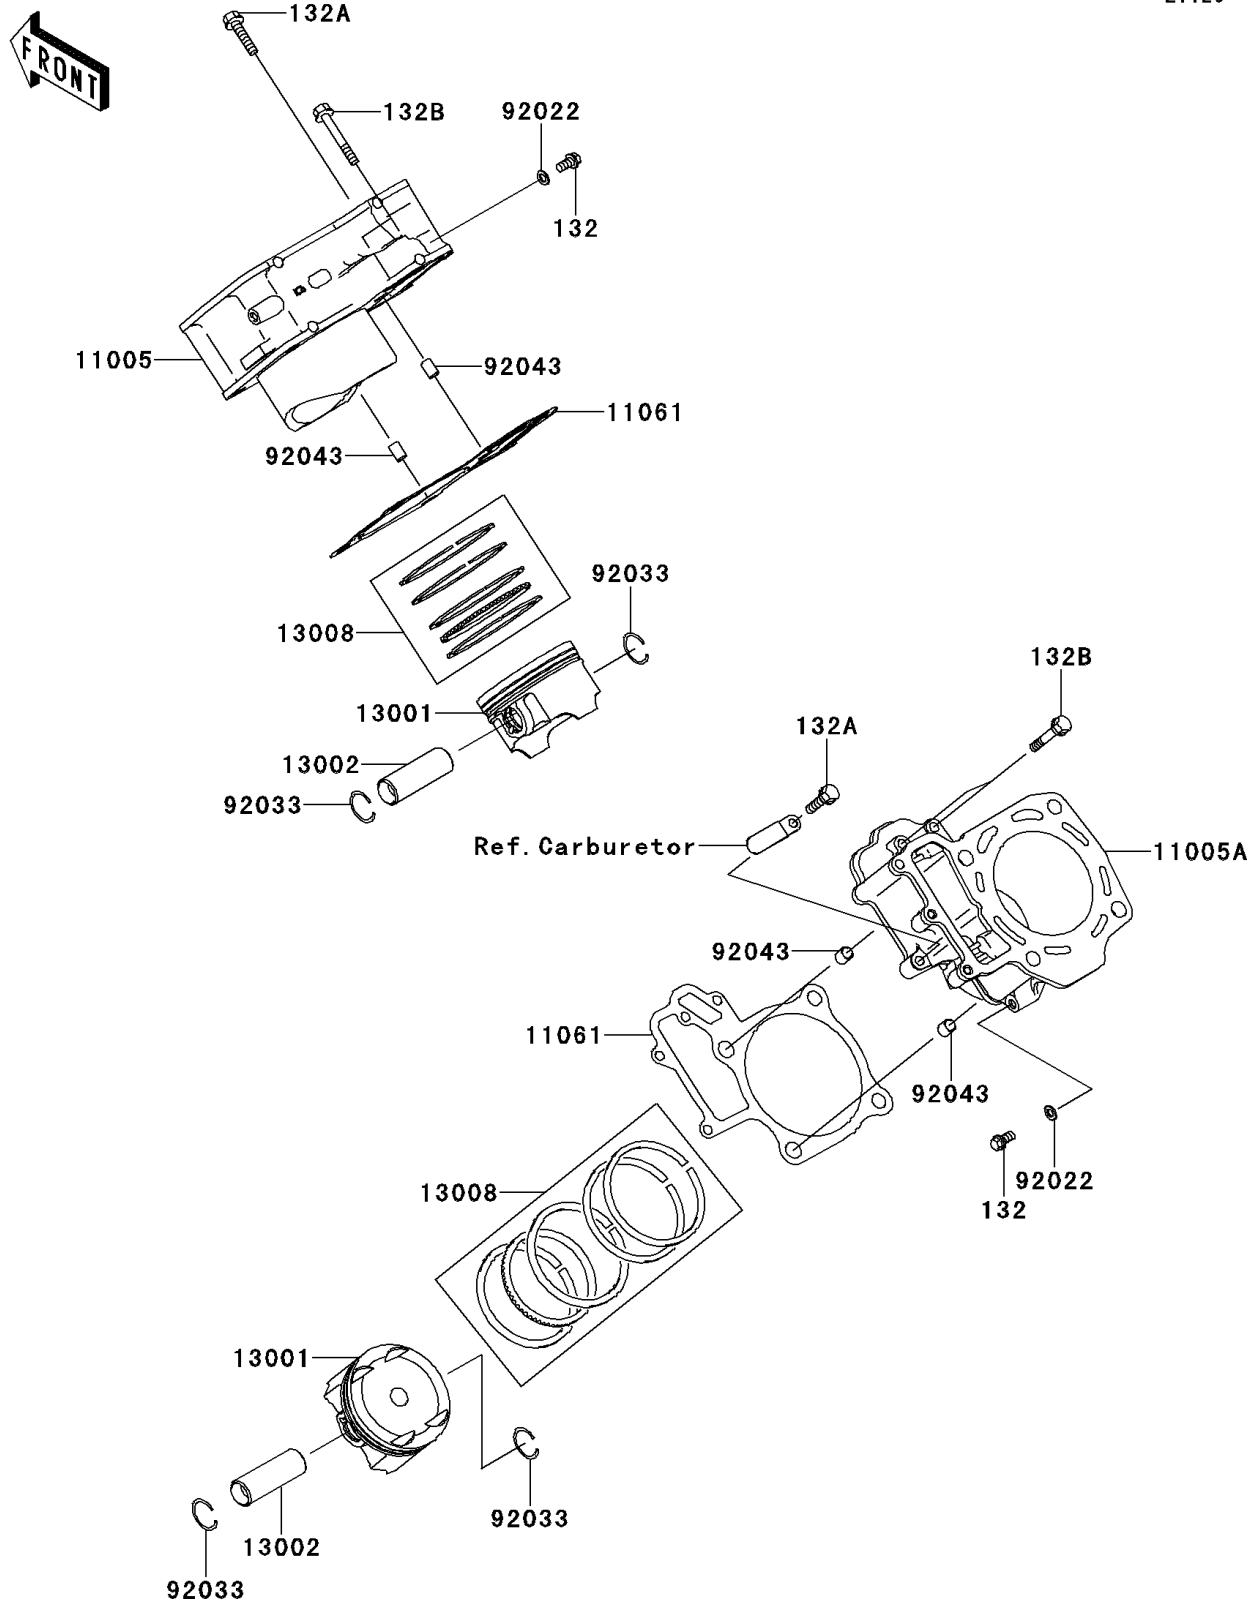

2011 BRUTE FORCE® 650 4x4i PARTS DIAGRAM

Cylinder/Piston(s)

E1120

2011 BRUTE FORCE® 650 4x4i PARTS LIST

Cylinder/Piston(s)

ITEM NAME	PART NUMBER	QUANTITY
BOLT-FLANGED-SMALL,6X12 (Ref # 132)	132BD0612	1
BOLT-FLANGED-SMALL,6X30 (Ref # 132A)	132BD0630	1
BOLT-FLANGED-SMALL,6X40 (Ref # 132B)	132BD0640	1
CYLINDER-ENGINE,FR (Ref # 11005)	11005-0059	1
CYLINDER-ENGINE,RR (Ref # 11005A)	11005-0060	1
GASKET,CYLINDER BASE (Ref # 11061)	11061-0063	1
PISTON-ENGINE (Ref # 13001)	13001-1574	1
PIN-PISTON (Ref # 13002)	13002-1060	1
RING-SET-PISTON (Ref # 13008)	13008-1198	1
WASHER,6.2X11X1 (Ref # 92022)	92022-304	1
RING-SNAP (Ref # 92033)	92033-1207	1
PIN,10.1X12X14 (Ref # 92043)	92043-4009	1