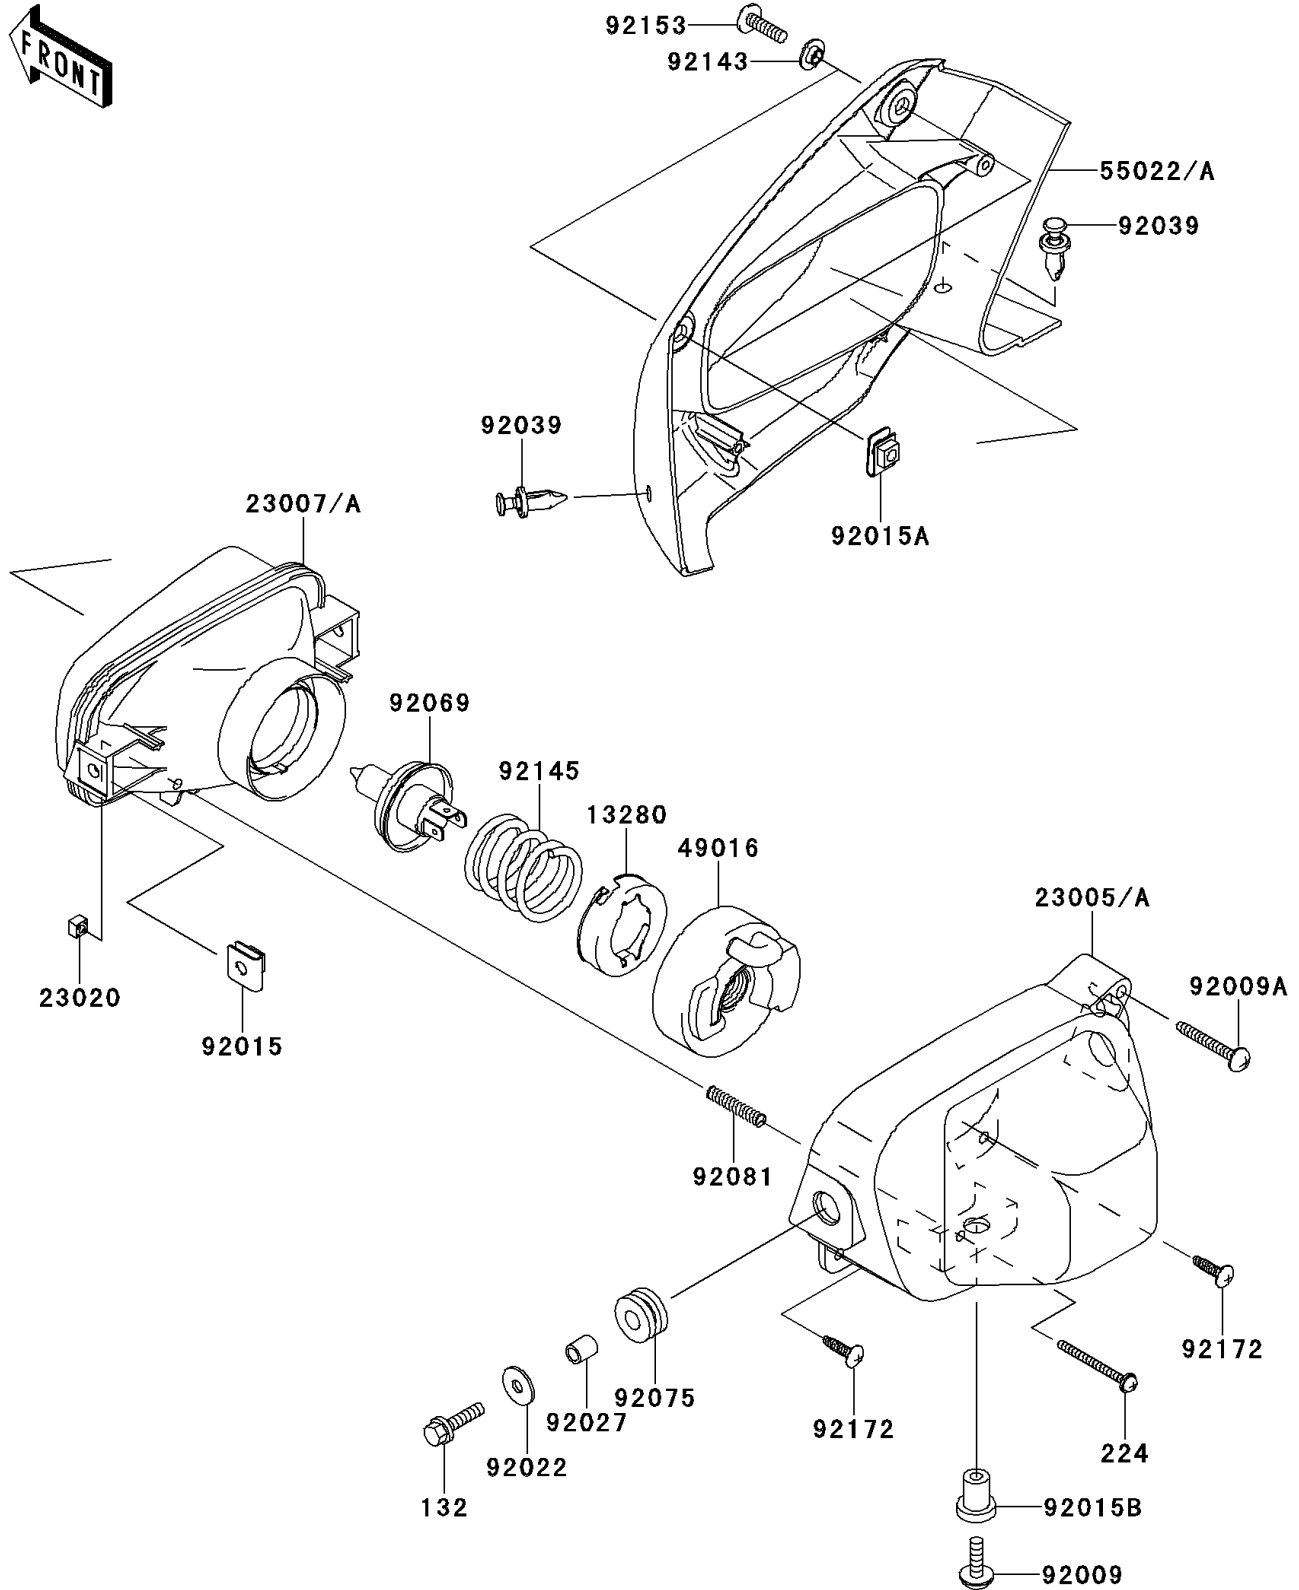

2013 BRUTE FORCE® 650 4x4 PARTS DIAGRAM

Headlight(s)

F2710

2013 BRUTE FORCE® 650 4x4 PARTS LIST

Headlight(s)

ITEM NAME	PART NUMBER	QUANTITY
BOLT-FLANGED-SMALL,6X25 (Ref # 132)	132BA0625	4
SCREW-PAN-WP-CROS,4X45 (Ref # 224)	224AA0445	2
HOLDER,BULB SETTING (Ref # 13280)	13280-1198	2
BODY-COMP-HEAD LAMP,LH (Ref # 23005)	23005-1180	1
BODY-COMP-HEAD LAMP,RH (Ref # 23005A)	23005-1181	1
LENS-COMP,HEAD LAMP,LH (Ref # 23007)	23007-1389	1
LENS-COMP,HEAD LAMP,RH (Ref # 23007A)	23007-1390	1
NUT,4MM,FOCUS ADJUST (Ref # 23020)	23020-018	2
COVER-SEAL,HEAD LAMP (Ref # 49016)	49016-1213	2
COVER-HEAD LAMP,LH,F.BLACK (Ref # 55022)	55022-0017-6Z	1
COVER-HEAD LAMP,RH,F.BLACK (Ref # 55022A)	55022-0018-6Z	1
SCREW,6X22 (Ref # 92009)	92009-1664	2
SCREW,TAPPING,5X40 (Ref # 92009A)	92009-1928	2
NUT,6MM (Ref # 92015)	92015-1094	4
NUT,6MM (Ref # 92015A)	92015-1602	4
NUT,RUBBER,6MM (Ref # 92015B)	92015-1692	2
WASHER,6.5X20X1.6 (Ref # 92022)	92022-125	4
COLLAR,6.8X10X12 (Ref # 92027)	92027-162	4
RIVET (Ref # 92039)	92039-1229	4
BULB,12V 45/45W,T15 (Ref # 92069)	92069-1114	2
DAMPER (Ref # 92075)	92075-1690	4
SPRING,FOCUS ADJUST (Ref # 92081)	92081-1896	2
COLLAR (Ref # 92143)	92143-1087	4
SPRING,BULB SETTING (Ref # 92145)	92145-1346	2
BOLT,SOCKET,6X22 (Ref # 92153)	92153-0574	4
SCREW (Ref # 92172)	92172-1072	4