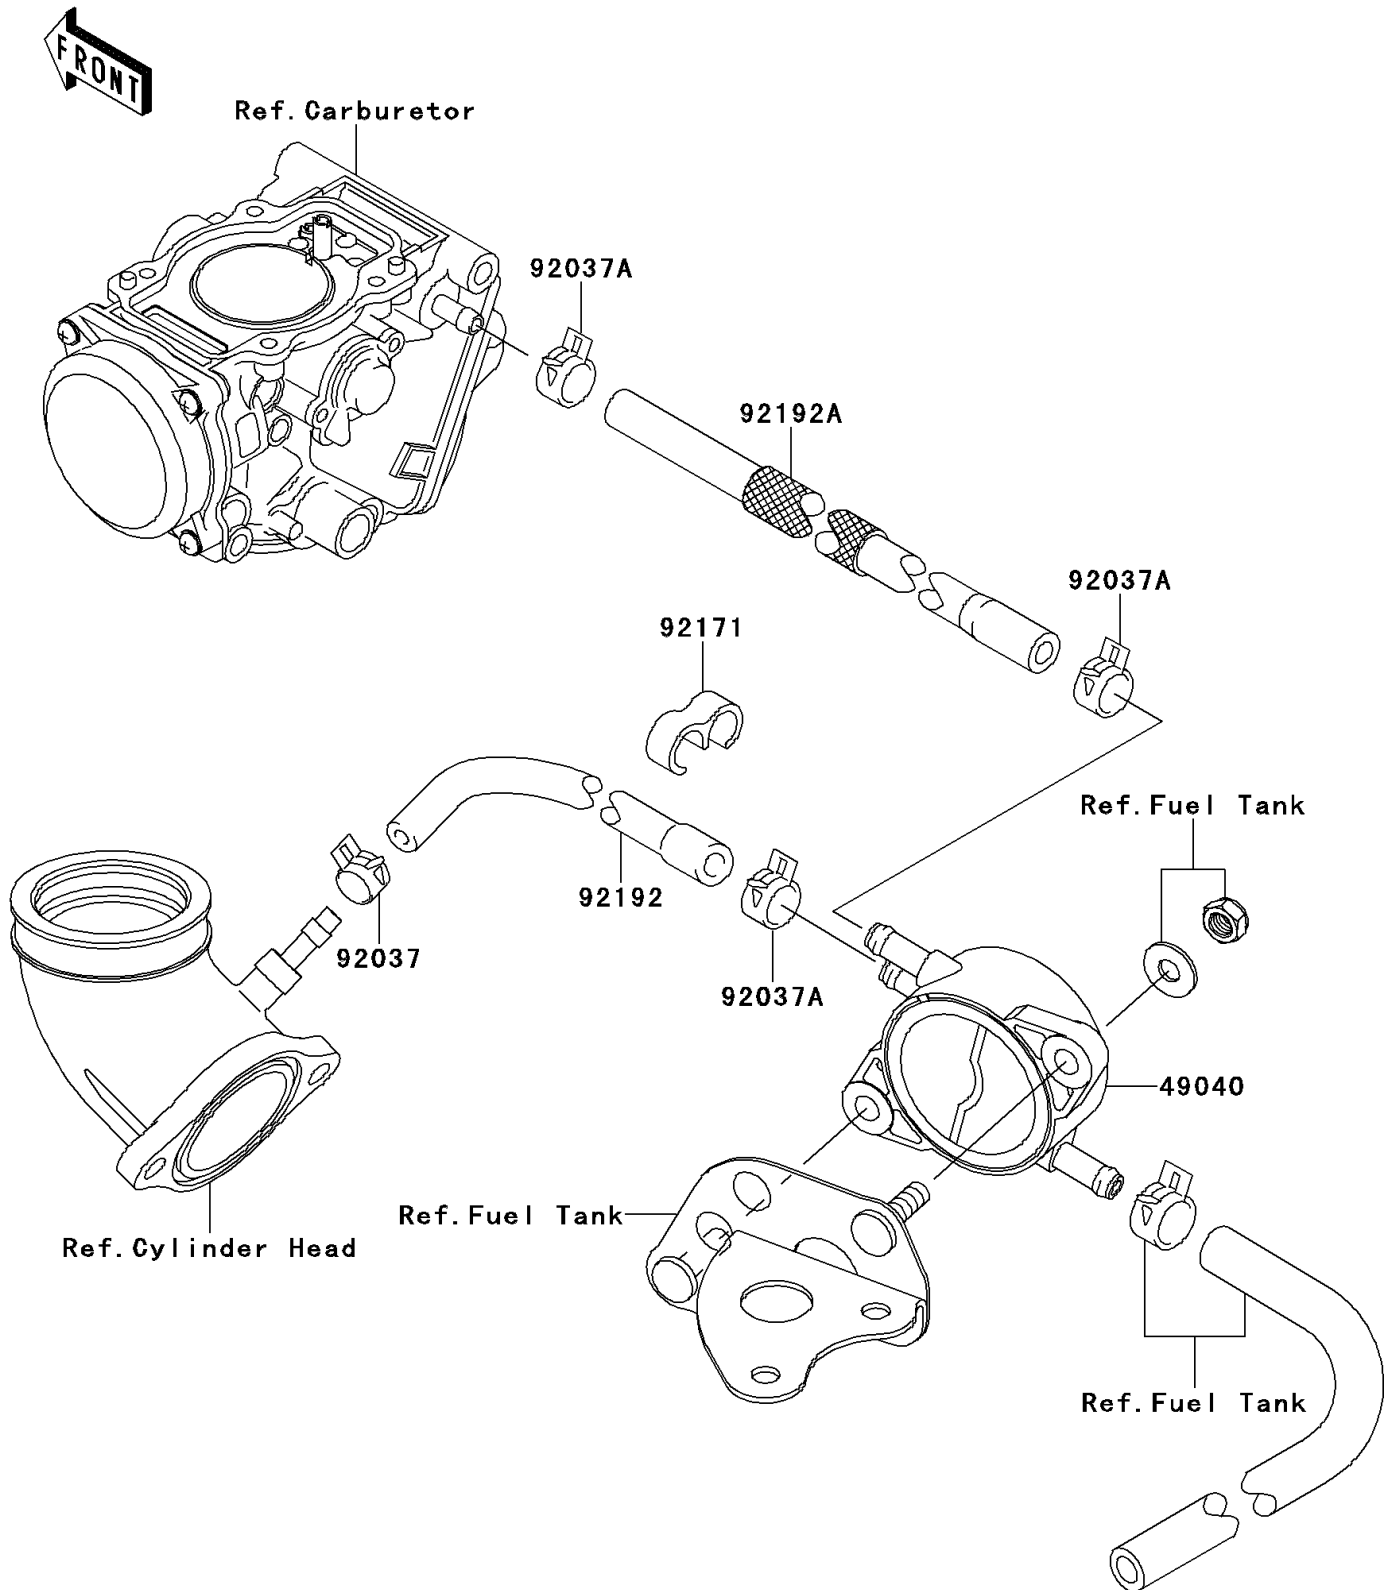

2012 BRUTE FORCE® 650 4x4

PARTS DIAGRAM

Fuel Pump

E1520

2012 BRUTE FORCE® 650 4x4

PARTS LIST

Fuel Pump

ITEM NAME	PART NUMBER	QUANTITY
PUMP-FUEL (Ref # 49040)	49040-0005	1
CLAMP,TUBE (Ref # 92037)	92037-1461	1
CLAMP,TUBE (Ref # 92037A)	92037-1505	3
CLAMP (Ref # 92171)	92171-1184	1
TUBE,L=330MM,BLUE STRIPE (Ref # 92192)	92192-0208	1
TUBE,5.3X10.5X340 (Ref # 92192A)	92192-0501	1