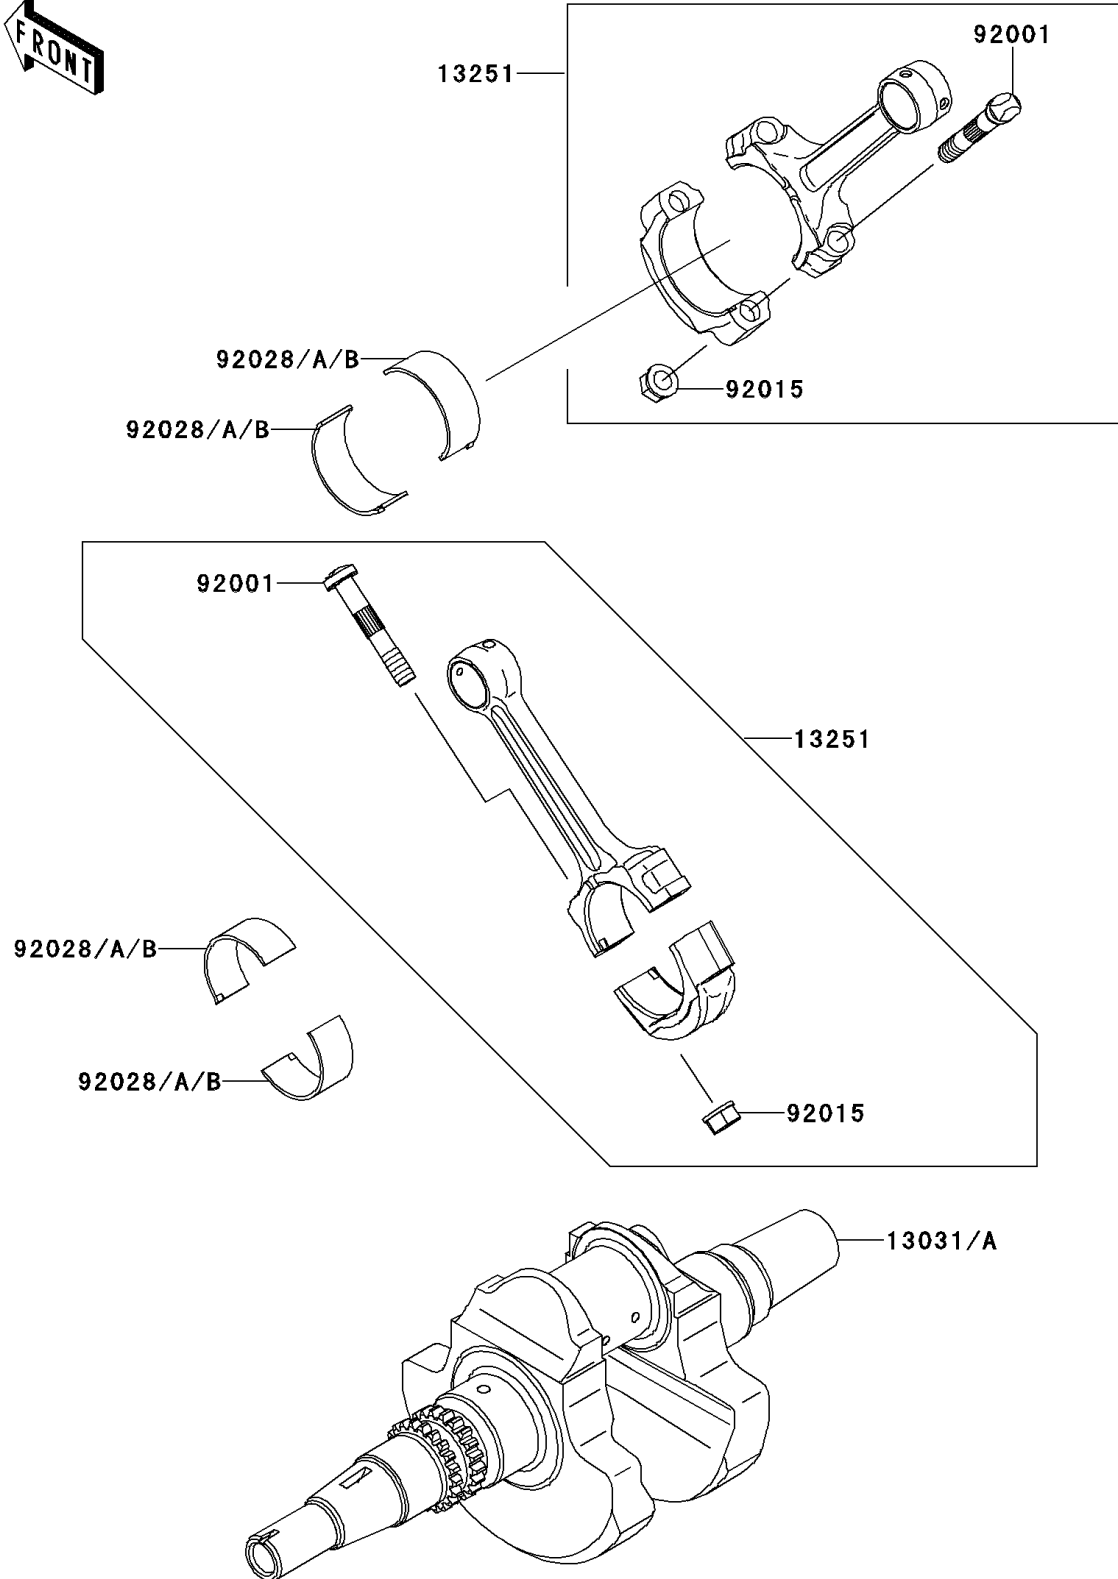

2011 BRUTE FORCE® 650 4x4

PARTS DIAGRAM

Crankshaft

E1321

2011 BRUTE FORCE® 650 4x4

PARTS LIST

Crankshaft

ITEM NAME	PART NUMBER	QUANTITY
CRANKSHAFT-COMP (Ref # 13031A)	13031-0078	1
ROD-ASSY-CONNECTING (Ref # 13251)	13251-1130	2
BOLT,CONNECTING ROD (Ref # 92001)	92001-1980	4
NUT,FLANGED,8MM (Ref # 92015)	92015-1311	4
BUSHING,CONNECTING ROD,GREEN (Ref # 92028)	92028-1961	AR
BUSHING,CONNECTING ROD,YELLOW (Ref # 92028A)	92028-1962	4
BUSHING,CONNECTING ROD,BROWN (Ref # 92028B)	92028-1963	AR