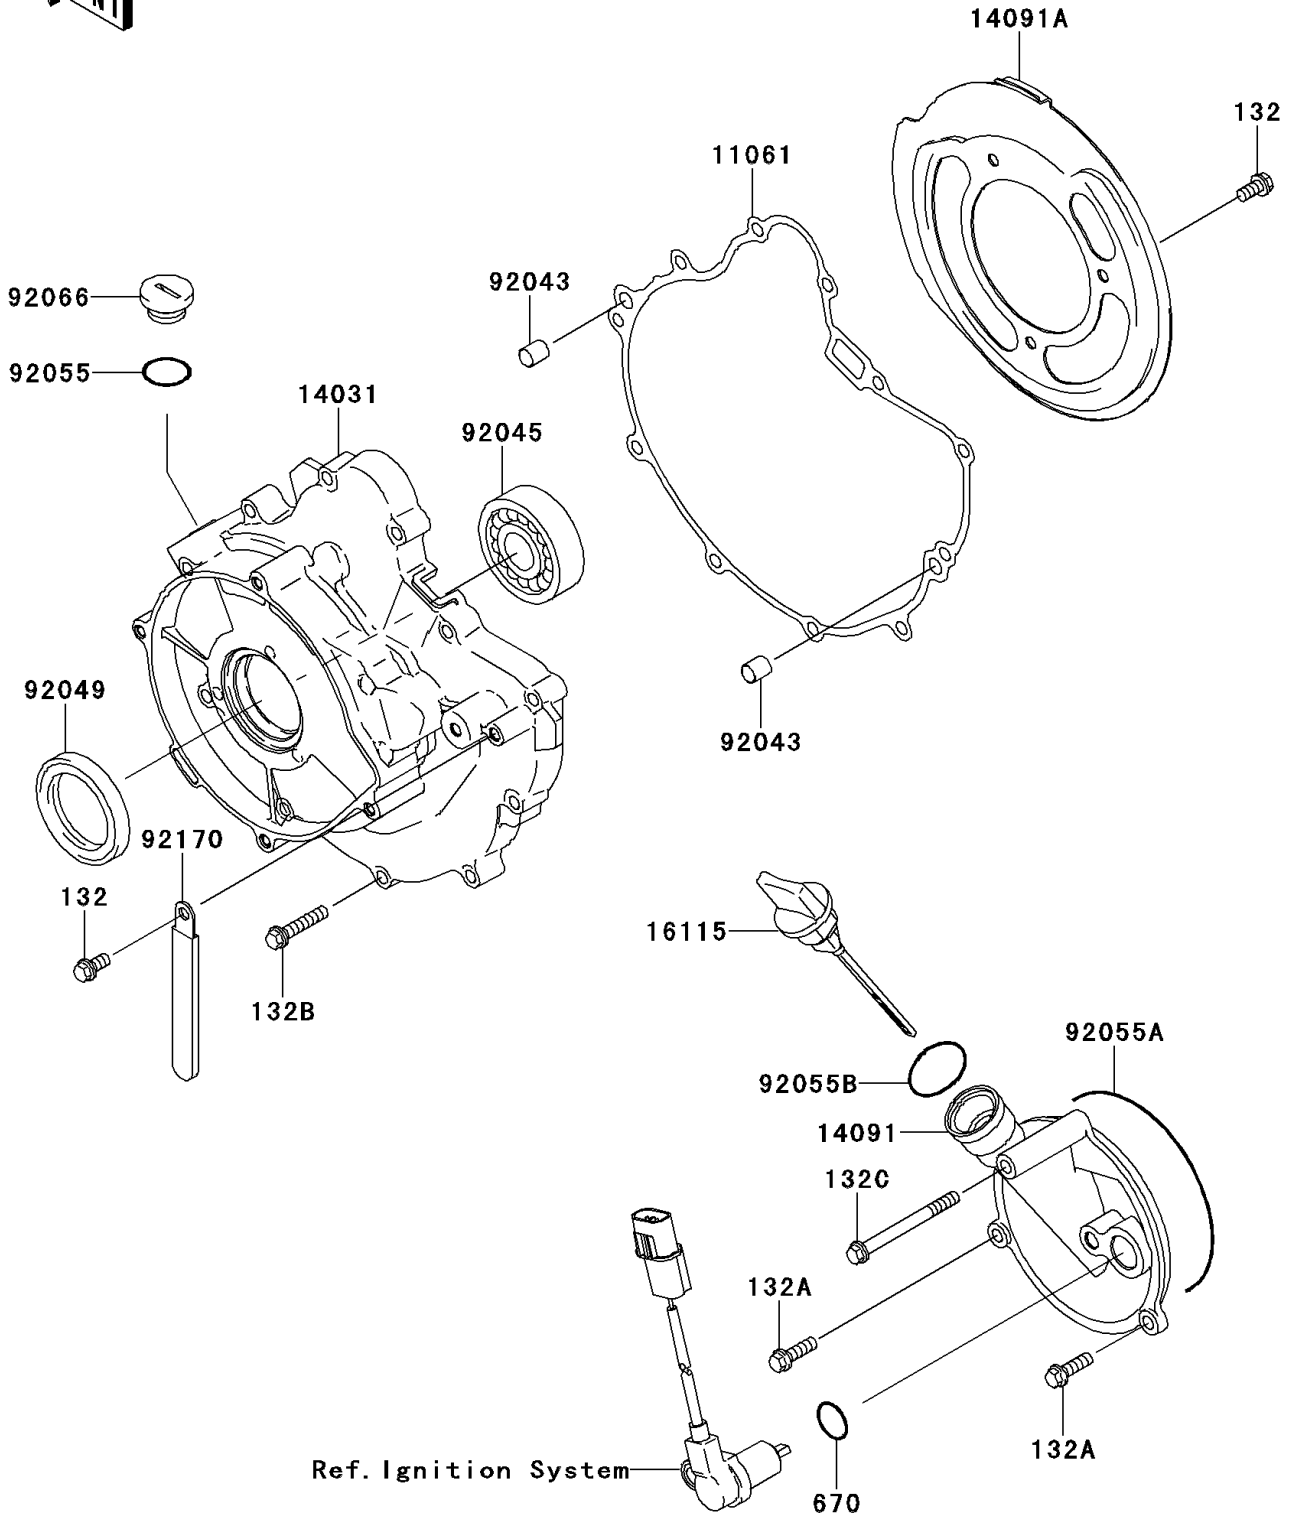

2011 PRAIRIE® 360 4x4 PARTS DIAGRAM

Engine Cover(s)

E1431

2011 PRAIRIE® 360 4x4 PARTS LIST

Engine Cover(s)

ITEM NAME	PART NUMBER	QUANTITY
BOLT-FLANGED-SMALL,6X12 (Ref # 132)	132BD0612	4
BOLT-FLANGED-SMALL,6X20 (Ref # 132A)	132BD0620	2
BOLT-FLANGED-SMALL,6X30 (Ref # 132B)	132BD0630	11
BOLT-FLANGED-SMALL,6X65 (Ref # 132C)	132BD0665	1
O RING (Ref # 670)	670D2018	1
GASKET,GENERATOR COVER (Ref # 11061)	11061-1086	1
COVER-GENERATOR (Ref # 14031)	14031-1389	1
COVER (Ref # 14091)	14091-1365	1
COVER,BELT CONVERTER (Ref # 14091A)	14091-1571	1
CAP-OIL FILLER (Ref # 16115)	16115-1072	1
PIN,6.2X8X14 (Ref # 92043)	92043-1263	2
BEARING-BALL,#6004 (Ref # 92045)	92045-0076	1
SEAL-OIL,HTC 28X45X7 (Ref # 92049)	92049-1576	1
RING-O,20X2 (Ref # 92055)	92055-1146	1
RING-O,99.5X2.0 (Ref # 92055A)	92055-1632	1
RING-O,20X3 (Ref # 92055B)	92055-2185	1
PLUG,COVER (Ref # 92066)	92066-1163	1
CLAMP (Ref # 92170)	92170-1925	1