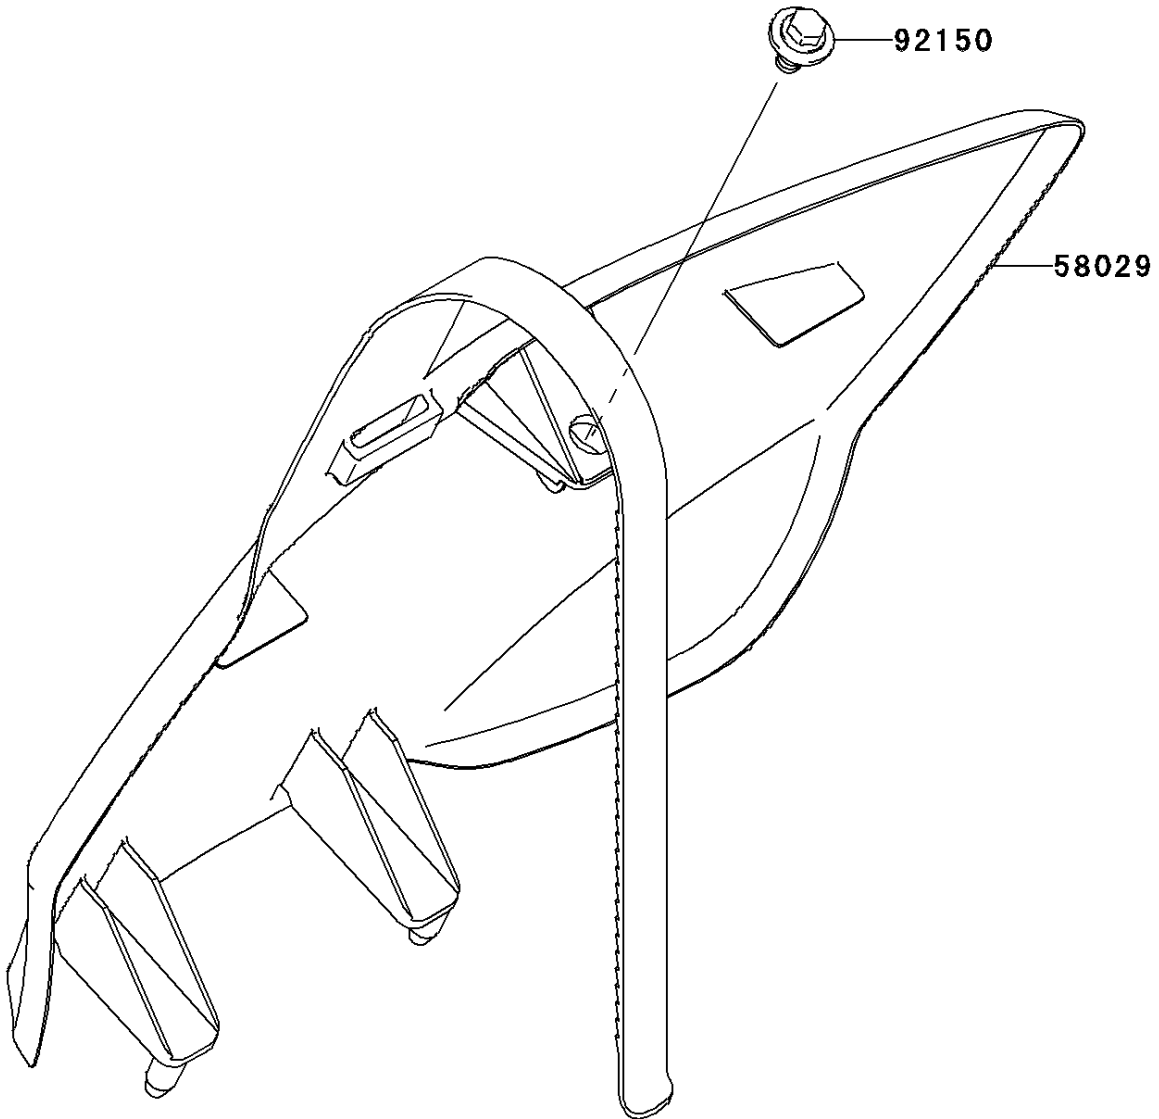

2011 KX™ 250F PARTS DIAGRAM

Accessory

F2910

2011 KX™ 250F PARTS LIST

Accessory

ITEM NAME	PART NUMBER	QUANTITY
PLATE-NUMBER,EBONY (Ref # 58029)	58029-0006-6C	1
BOLT,6X12 (Ref # 92150)	92150-1435	1