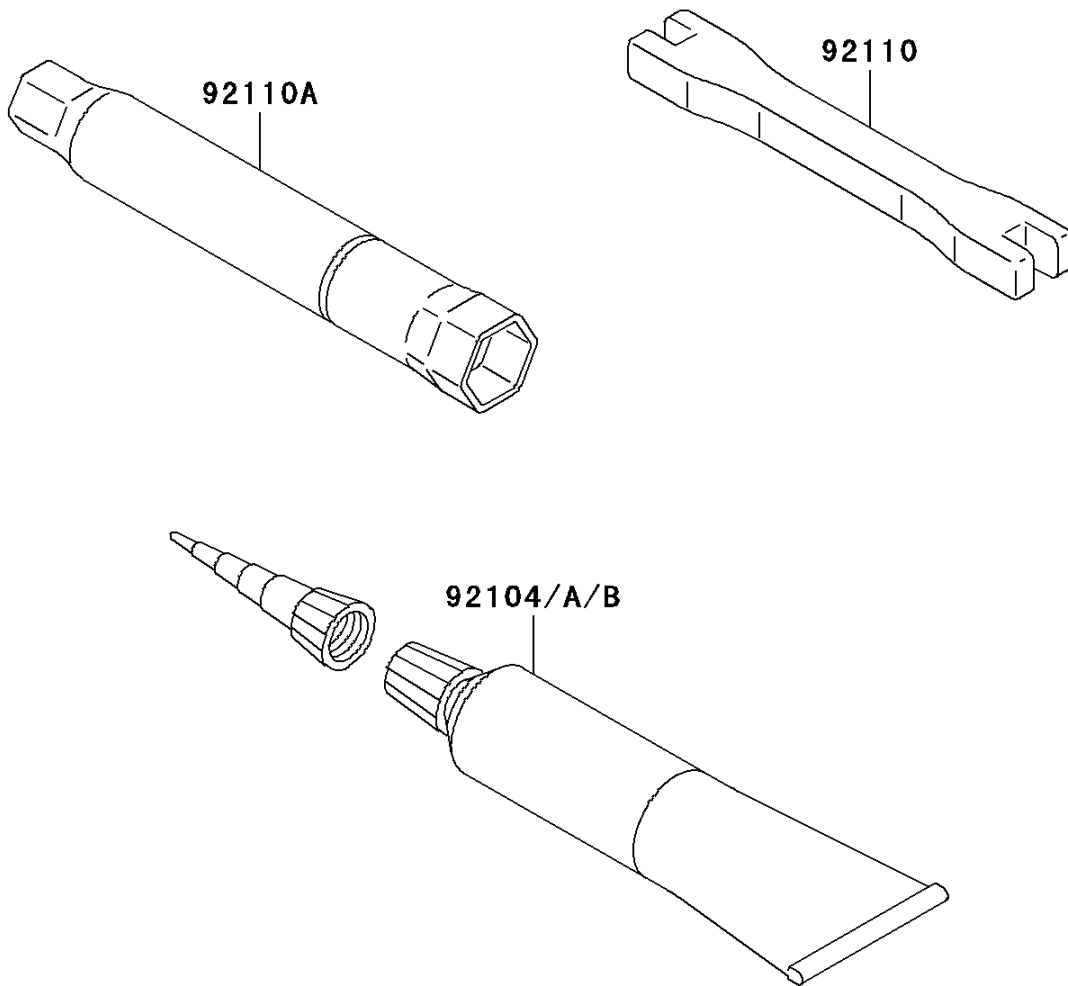

# 2011 KX™ 250F PARTS DIAGRAM

Owner's Tools

F2810

### Owner's Tools

ITEM NAME	PART NUMBER	QUANTITY
GASKET-LIQUID,TB1211F,CLEAR (Ref # 92104)	92104-0004	1
GASKET-LIQUID,TB1216,GRAY (Ref # 92104A)	92104-1063	1
GASKET-LIQUID,TB1216B,BLACK (Ref # 92104B)	92104-1064	1
TOOL-WRENCH,NIPPLE,6X8 (Ref # 92110)	92110-0004	1
TOOL-WRENCH,BOX,16MM (Ref # 92110A)	92110-0005	1