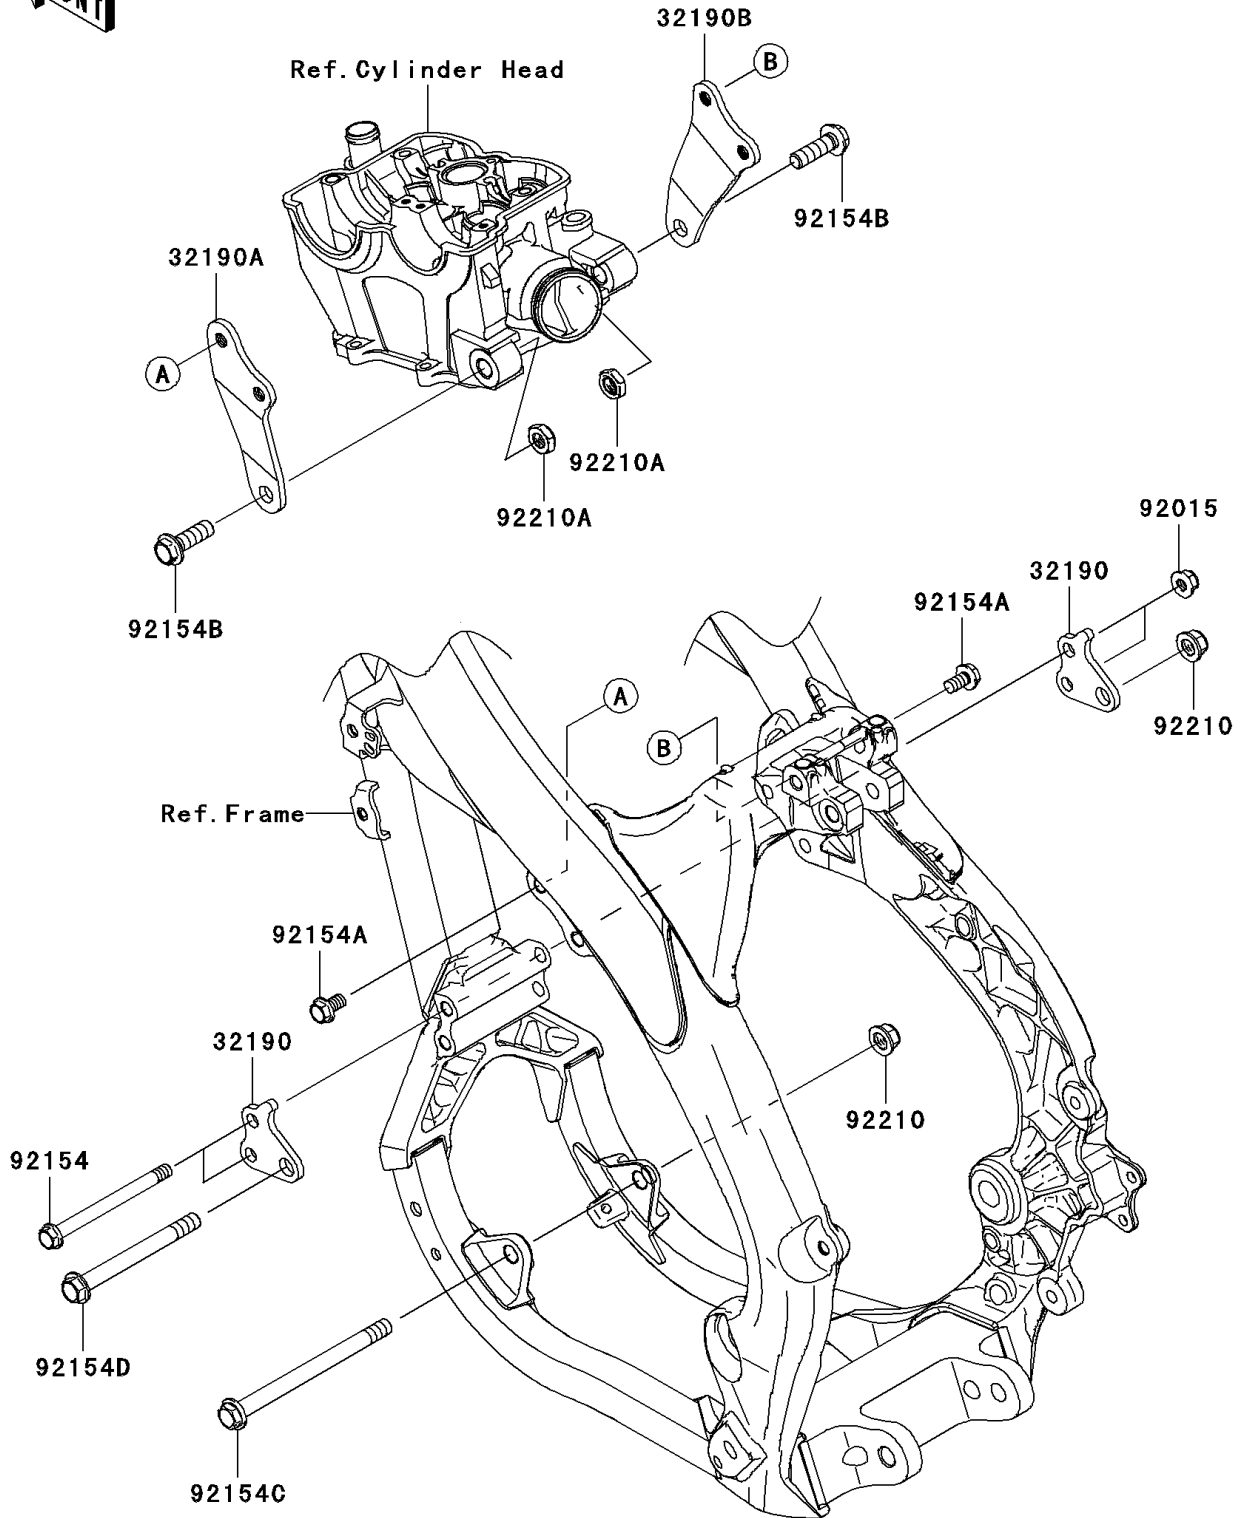

2011 KX™ 250F PARTS DIAGRAM

Engine Mount

F2122

2011 KX™ 250F PARTS LIST

Engine Mount

ITEM NAME	PART NUMBER	QUANTITY
BRACKET-ENGINE,FR (Ref # 32190)	32190-0461	2
BRACKET-ENGINE,UPP,LH (Ref # 32190A)	32190-0477	1
BRACKET-ENGINE,UPP,RH (Ref # 32190B)	32190-0478	1
NUT,8MM (Ref # 92015)	92015-1432	2
BOLT,FLANGED,8X98 (Ref # 92154)	92154-0378	2
BOLT,FLANGED,8X14 (Ref # 92154A)	92154-0380	4
BOLT,FLANGED,10X32 (Ref # 92154B)	92154-0381	2
BOLT,FLANGED,10X130 (Ref # 92154C)	92154-0517	1
BOLT,FLANGED,10X100 (Ref # 92154D)	92154-0518	1
NUT,LOCK,FLANGED,10MM (Ref # 92210)	92210-1080	2
NUT,LOCK,10MM (Ref # 92210A)	92210-1184	2