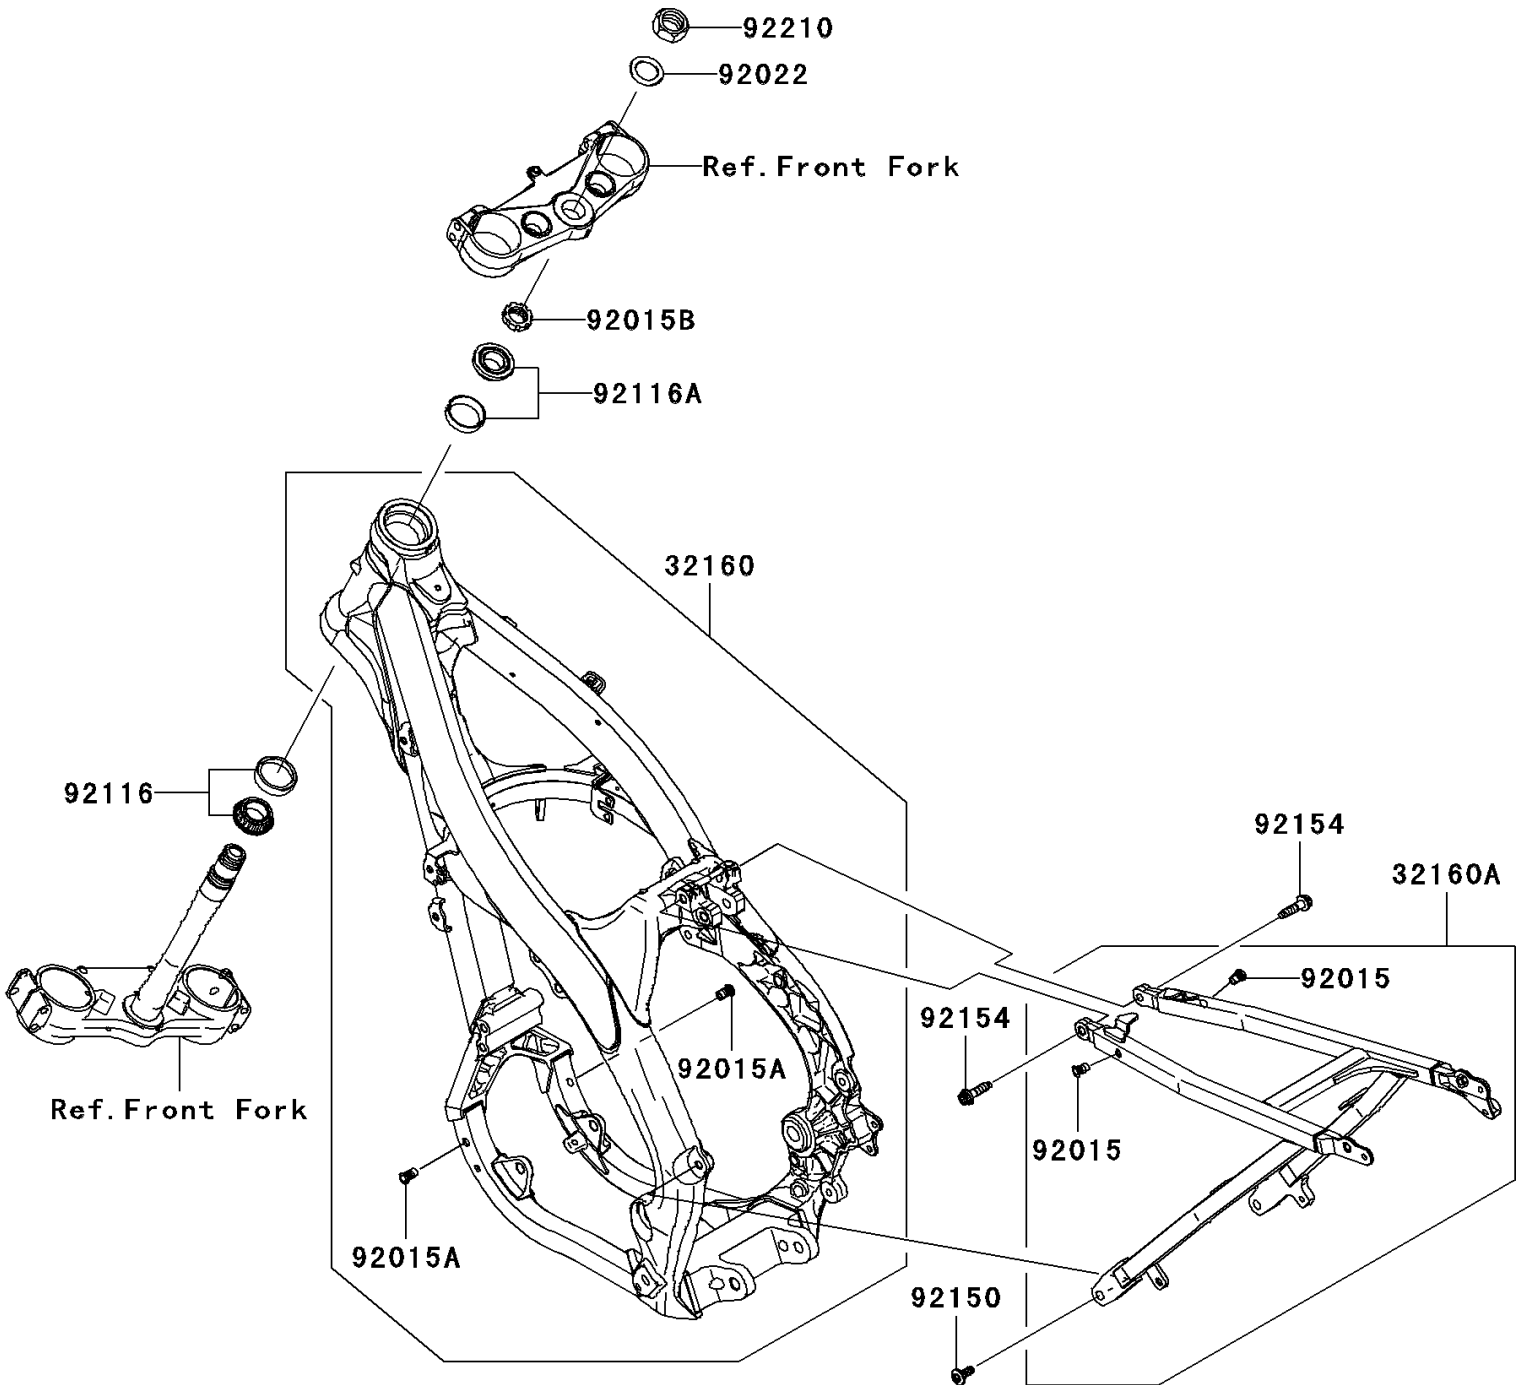

2011 KX™ 250F PARTS DIAGRAM

Frame

F2120

2011 KX™ 250F PARTS LIST

Frame

ITEM NAME	PART NUMBER	QUANTITY
FRAME-COMP,FR (Ref # 32160)	32160-0403	1
FRAME-COMP,RR (Ref # 32160A)	32160-0463	1
NUT,POP,6MM,L=15 (Ref # 92015)	92015-1791	2
NUT,POP,6MM,L=16.5 (Ref # 92015A)	92015-1792	2
NUT,STEERING STEM,28MM (Ref # 92015B)	92015-1861	1
WASHER,25X36X2.3 (Ref # 92022)	92022-250	1
BEARING-ROLLER,HI-CAP32006JRRS (Ref # 92116)	92116-1069	1
BEARING-ROLLER,HI-CAP320/28JRR (Ref # 92116A)	92116-1076	1
BOLT,SOCKET,8X20 (Ref # 92150)	92150-1760	2
BOLT,SOCKET,8X32 (Ref # 92154)	92154-0024	2
NUT,24MM (Ref # 92210)	92210-0066	1