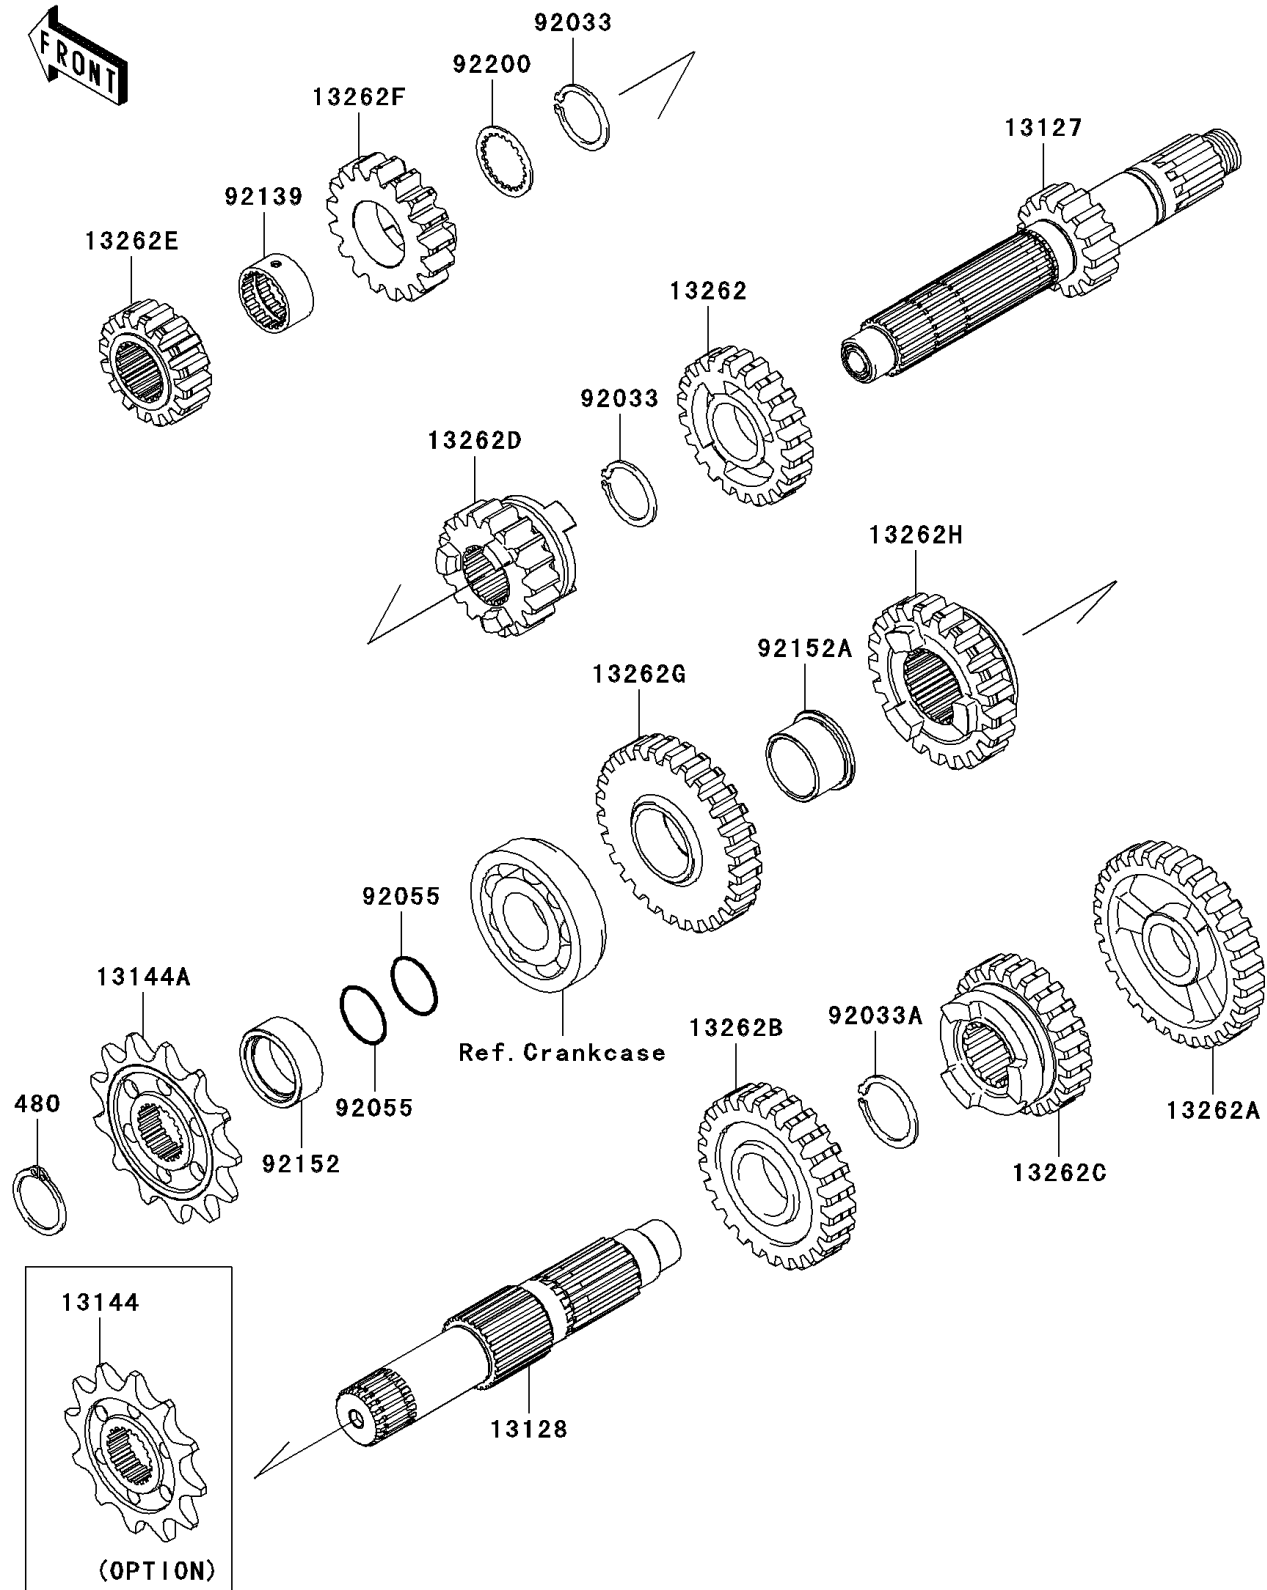

2011 KX™ 250F PARTS DIAGRAM

Transmission

E1361

2011 KX™ 250F PARTS LIST

Transmission

ITEM NAME	PART NUMBER	QUANTITY
CIRCLIP-TYPE-C,22MM (Ref # 480)	480J2200	1
SHAFT-TRANSMISSION INPUT,14T (Ref # 13127)	13127-0064	1
SHAFT-TRANSMISSION OUTPUT (Ref # 13128)	13128-0046	1
SPROCKET-OUTPUT,12T (Ref # 13144)	13144-0036	1
SPROCKET-OUTPUT,13T (Ref # 13144A)	13144-0064	1
GEAR,INPUT 5TH,22T (Ref # 13262)	13262-0671	1
GEAR,OUTPUT LOW,30T (Ref # 13262A)	13262-0672	1
GEAR,OUTPUT 3RD,26T (Ref # 13262B)	13262-0674	1
GEAR,OUTPUT 5TH,23T (Ref # 13262C)	13262-0676	1
GEAR,INPUT 3RD,18T (Ref # 13262D)	13262-0776	1
GEAR,INPUT 2ND,16T (Ref # 13262E)	13262-0839	1
GEAR,INPUT 4TH,17T (Ref # 13262F)	13262-0840	1
GEAR,OUTPUT 2ND,28T (Ref # 13262G)	13262-0841	1
GEAR,OUTPUT 4TH,21T (Ref # 13262H)	13262-0842	1
RING-SNAP (Ref # 92033)	92033-0057	2
RING-SNAP (Ref # 92033A)	92033-1270	1
RING-O,19.5X1.5 (Ref # 92055)	92055-055	2
BUSHING (Ref # 92139)	92139-0241	1
COLLAR,22X30X11.4 (Ref # 92152)	92152-0683	1
COLLAR (Ref # 92152A)	92152-0687	1
WASHER,22X26.6X1 (Ref # 92200)	92200-0442	1