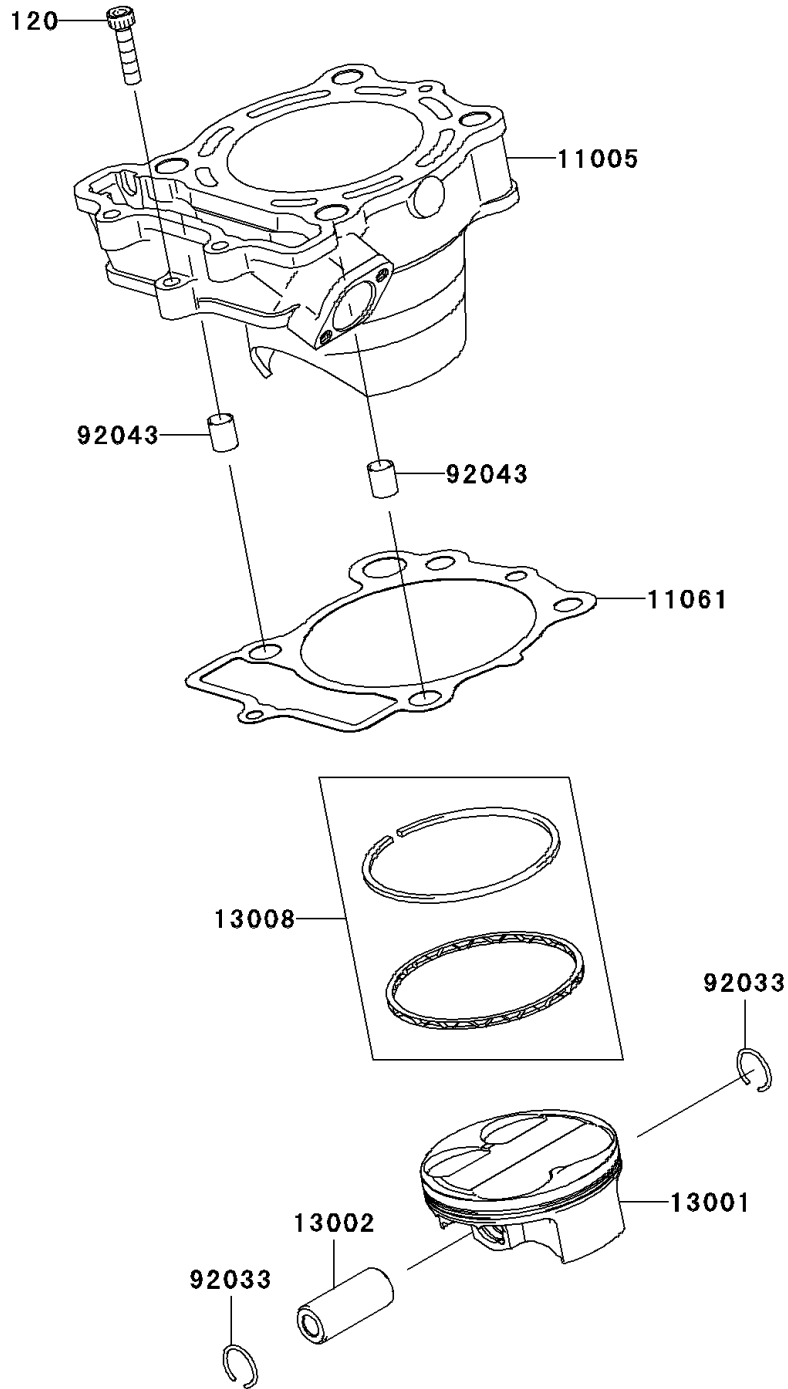

2011 KX™ 250F PARTS DIAGRAM

Cylinder/Piston(s)

E1120

2011 KX™ 250F PARTS LIST

Cylinder/Piston(s)

ITEM NAME	PART NUMBER	QUANTITY
BOLT-SOCKET,6X25 (Ref # 120)	120CA0625	1
CYLINDER-ENGINE (Ref # 11005)	11005-0138	1
GASKET,CYLINDER BASE (Ref # 11061)	11061-0357	1
PISTON-ENGINE (Ref # 13001)	13001-0125	1
PIN-PISTON (Ref # 13002)	13002-0030	1
RING-SET-PISTON (Ref # 13008)	13008-0028	1
RING-SNAP,PISTON PIN (Ref # 92033)	92033-1161	2
PIN,10.1X12X14 (Ref # 92043)	92043-4009	2