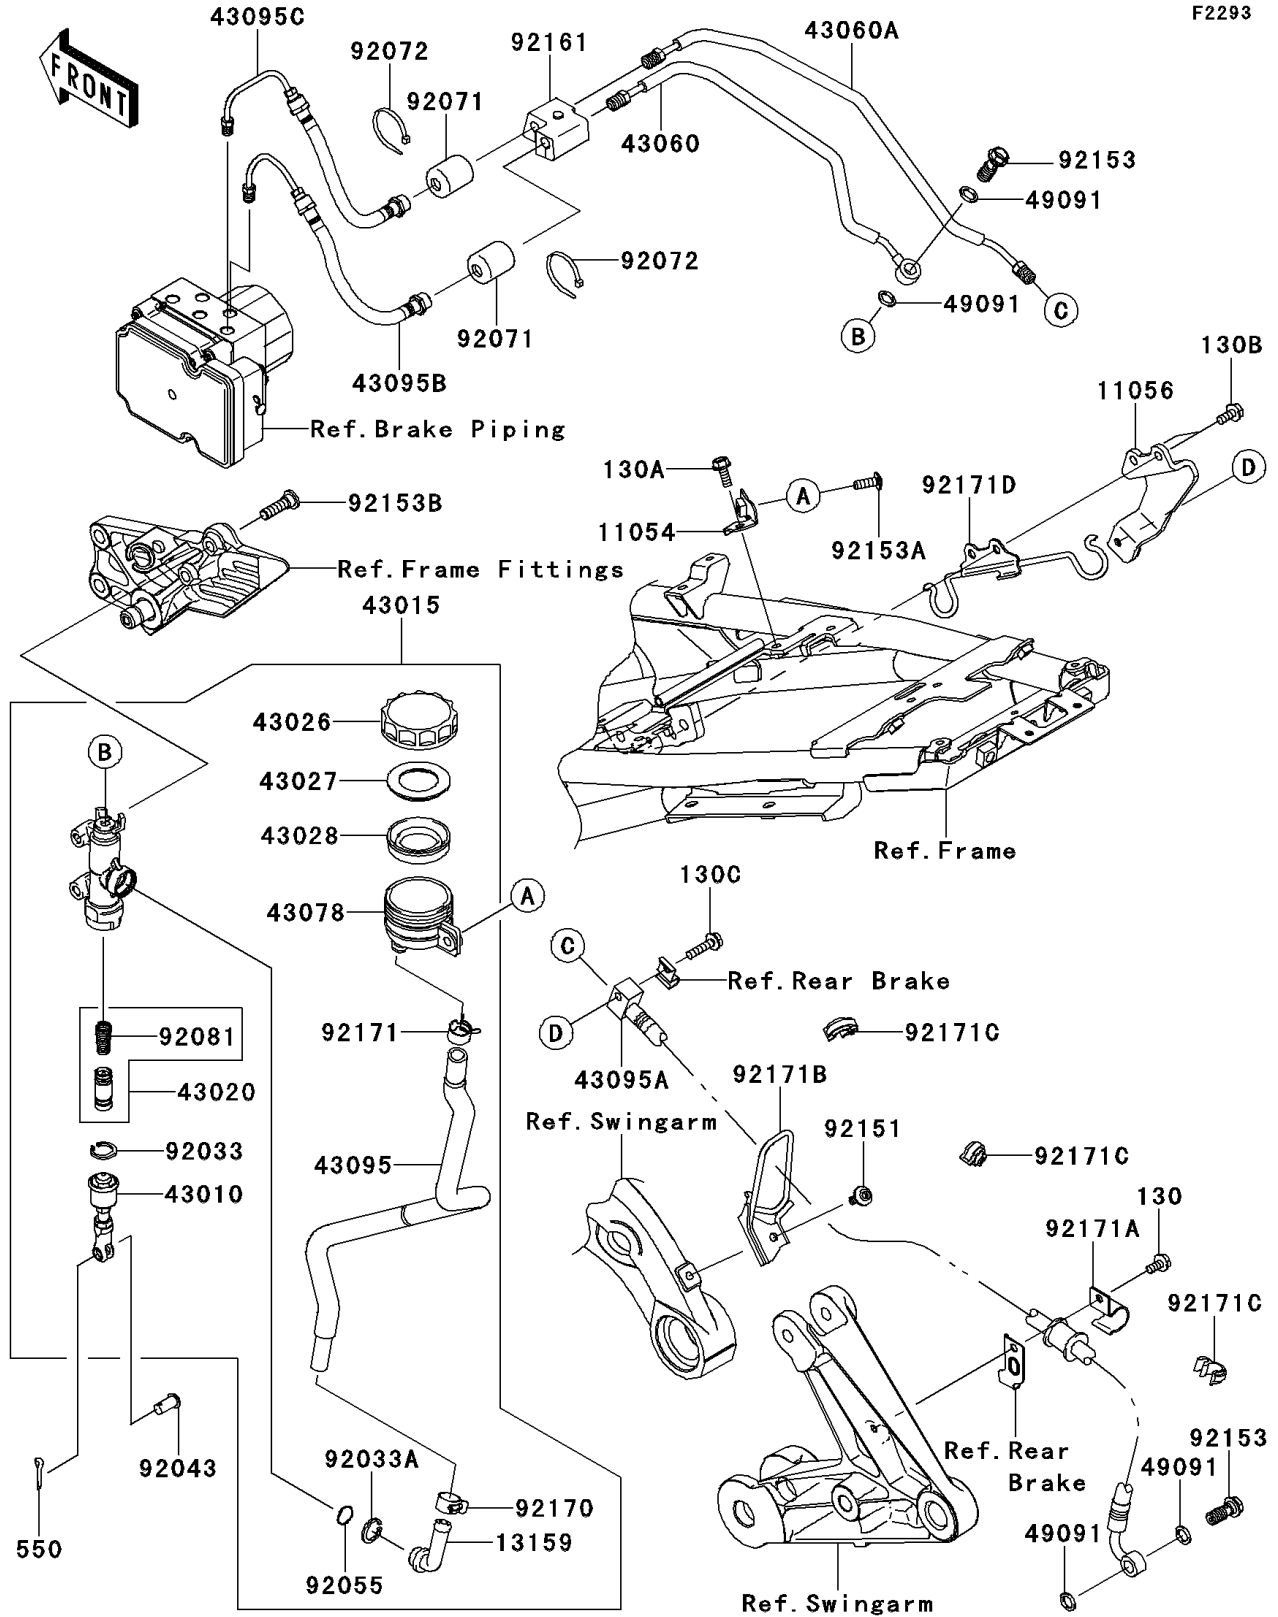

2011 CONCOURS® 14 ABS PARTS DIAGRAM

Rear Master Cylinder

F2293

2011 CONCOURS® 14 ABS PARTS LIST

Rear Master Cylinder

ITEM NAME	PART NUMBER	QUANTITY
-----------	-------------	----------