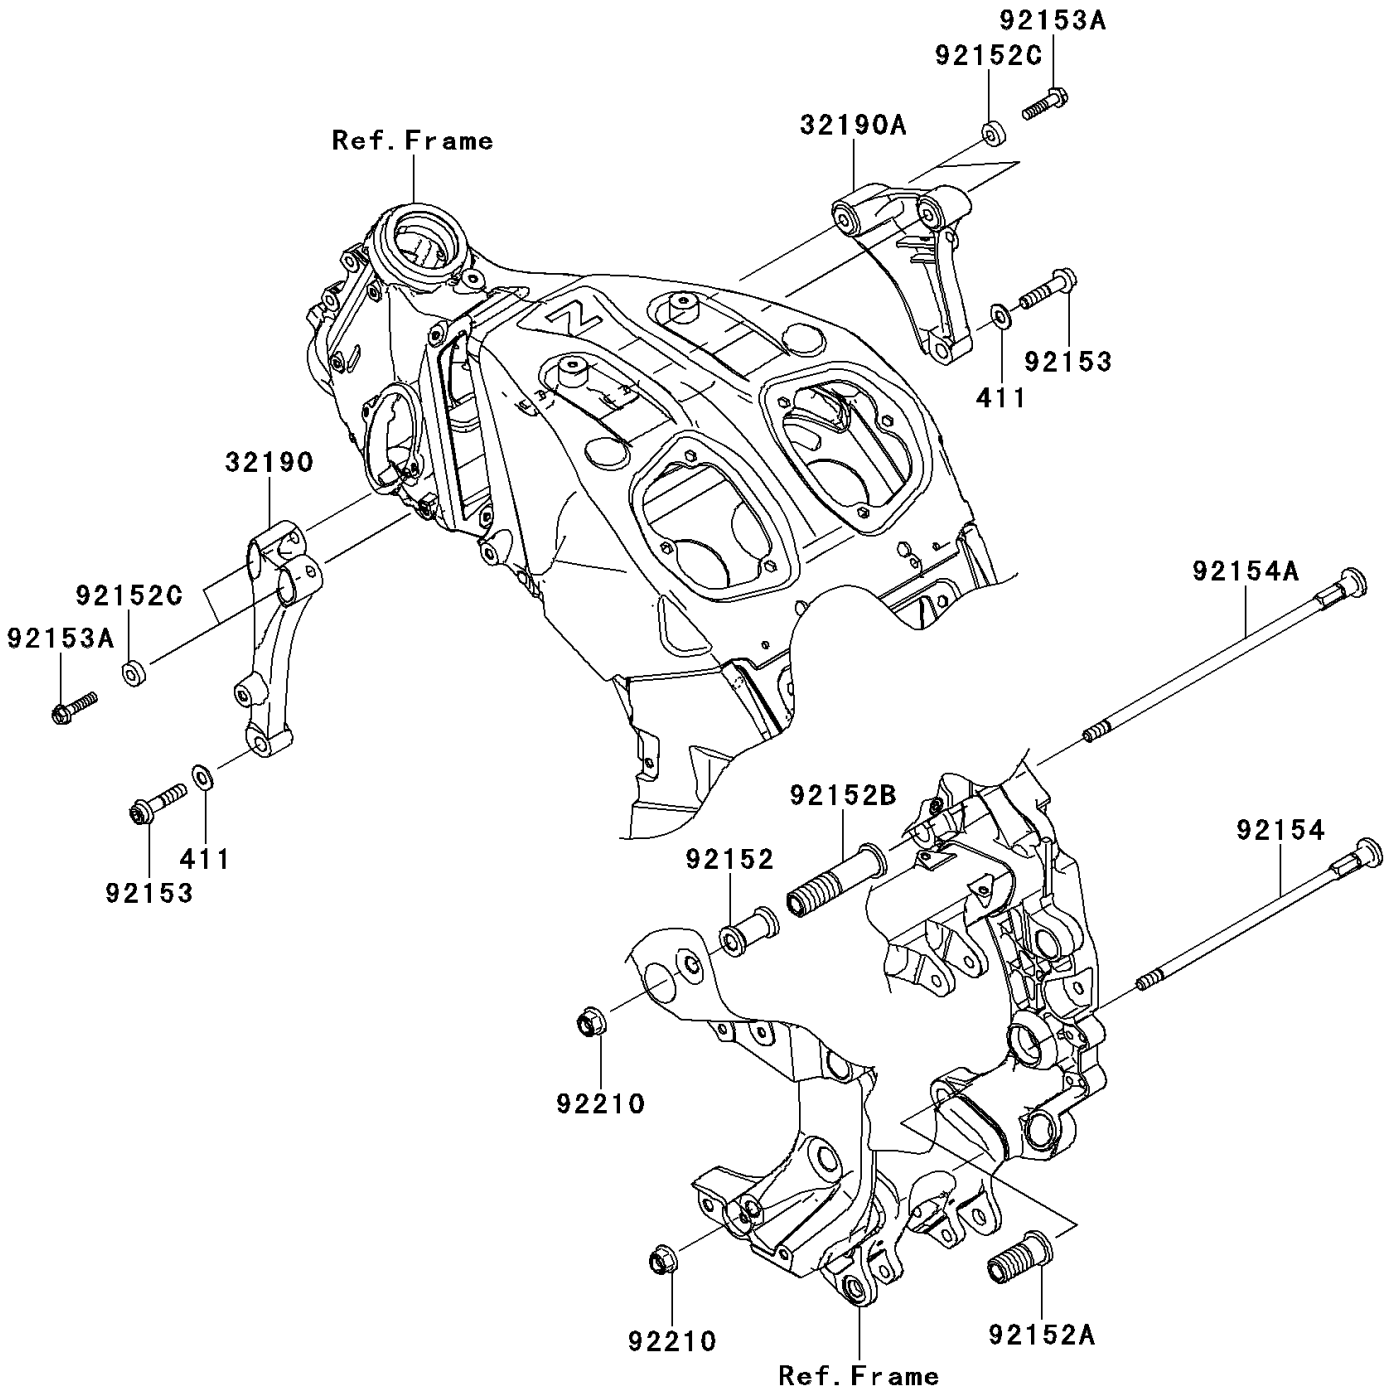

2010 Concours® 14 ABS PARTS DIAGRAM

Engine Mount

F2122

2010 Concours® 14 ABS PARTS LIST

Engine Mount

ITEM NAME	PART NUMBER	QUANTITY
WASHER-PLAIN,10MM (Ref # 411)	411AA1000	2
BRACKET-ENGINE,FR,LH (Ref # 32190)	32190-0424	1
BRACKET-ENGINE,FR,RH (Ref # 32190A)	32190-0425	1
COLLAR,L=43.2 (Ref # 92152)	92152-0368	1
COLLAR,ADJUST,RR,LWR (Ref # 92152A)	92152-0370	1
COLLAR,ADJUST,RR,UPP (Ref # 92152B)	92152-0371	1
COLLAR,8.8X20X7 (Ref # 92152C)	92152-0502	4
BOLT,SOCKET,10X45 (Ref # 92153)	92153-1769	2
BOLT,FLANGED,8X35 (Ref # 92153A)	92153-1770	4
BOLT,SOCKET,12X268 (Ref # 92154)	92154-0089	1
BOLT,SOCKET,12X312 (Ref # 92154A)	92154-0090	1
NUT,LOCK,FLANGED,12MM (Ref # 92210)	92210-0287	2