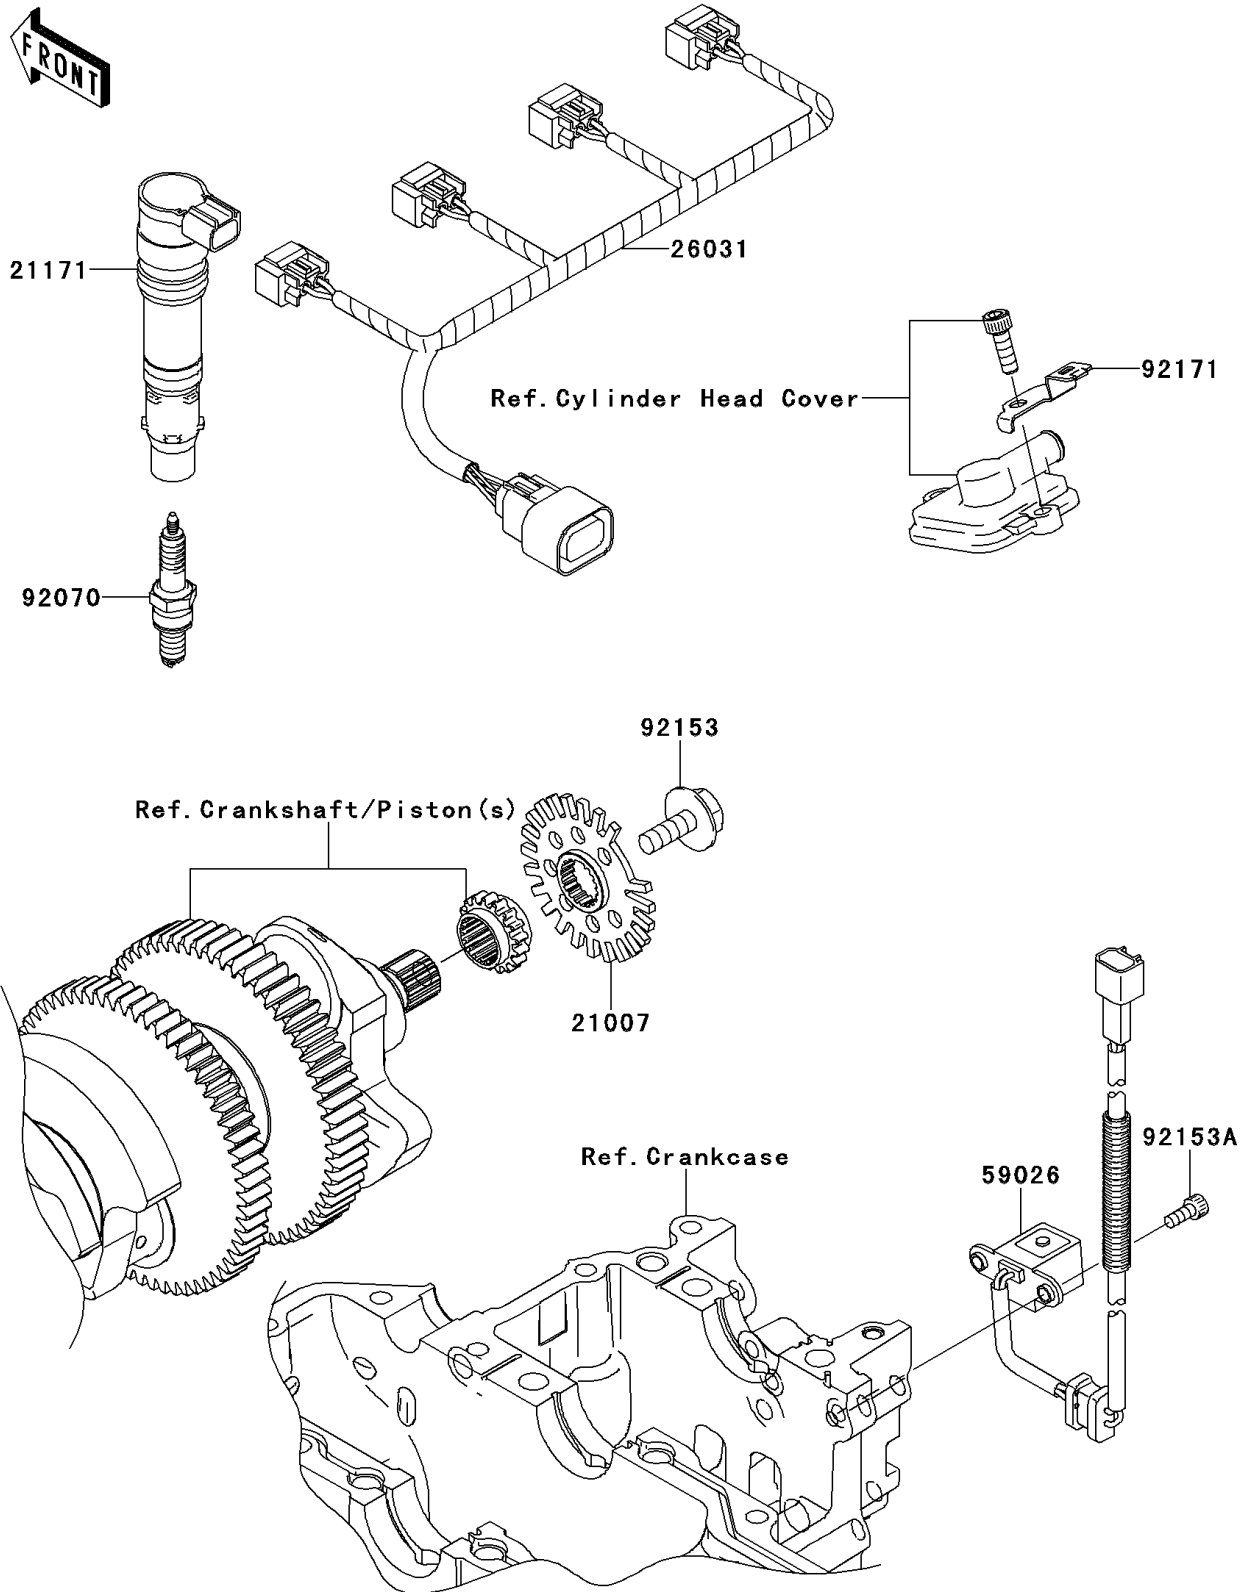

2014 CONCOURS® 14 ABS

PARTS DIAGRAM

Ignition System

E1830

2014 CONCOURS® 14 ABS

PARTS LIST

Ignition System

ITEM NAME	PART NUMBER	QUANTITY
ROTOR (Ref # 21007)	21007-0066	1
COIL-ASSY-IGNITION (Ref # 21171)	21171-0005	4
HARNESS,SUB (Ref # 26031)	26031-0742	1
COIL-PULSING (Ref # 59026)	59026-0028	1
PLUG-SPARK,CR9EIA(NGK) (Ref # 92070)	92070-0014	4
BOLT,FLANGED,8X23 (Ref # 92153)	92153-0549	1
BOLT,SOCKET,5X12 (Ref # 92153A)	92153-1293	2
CLAMP (Ref # 92171)	92171-0524	1