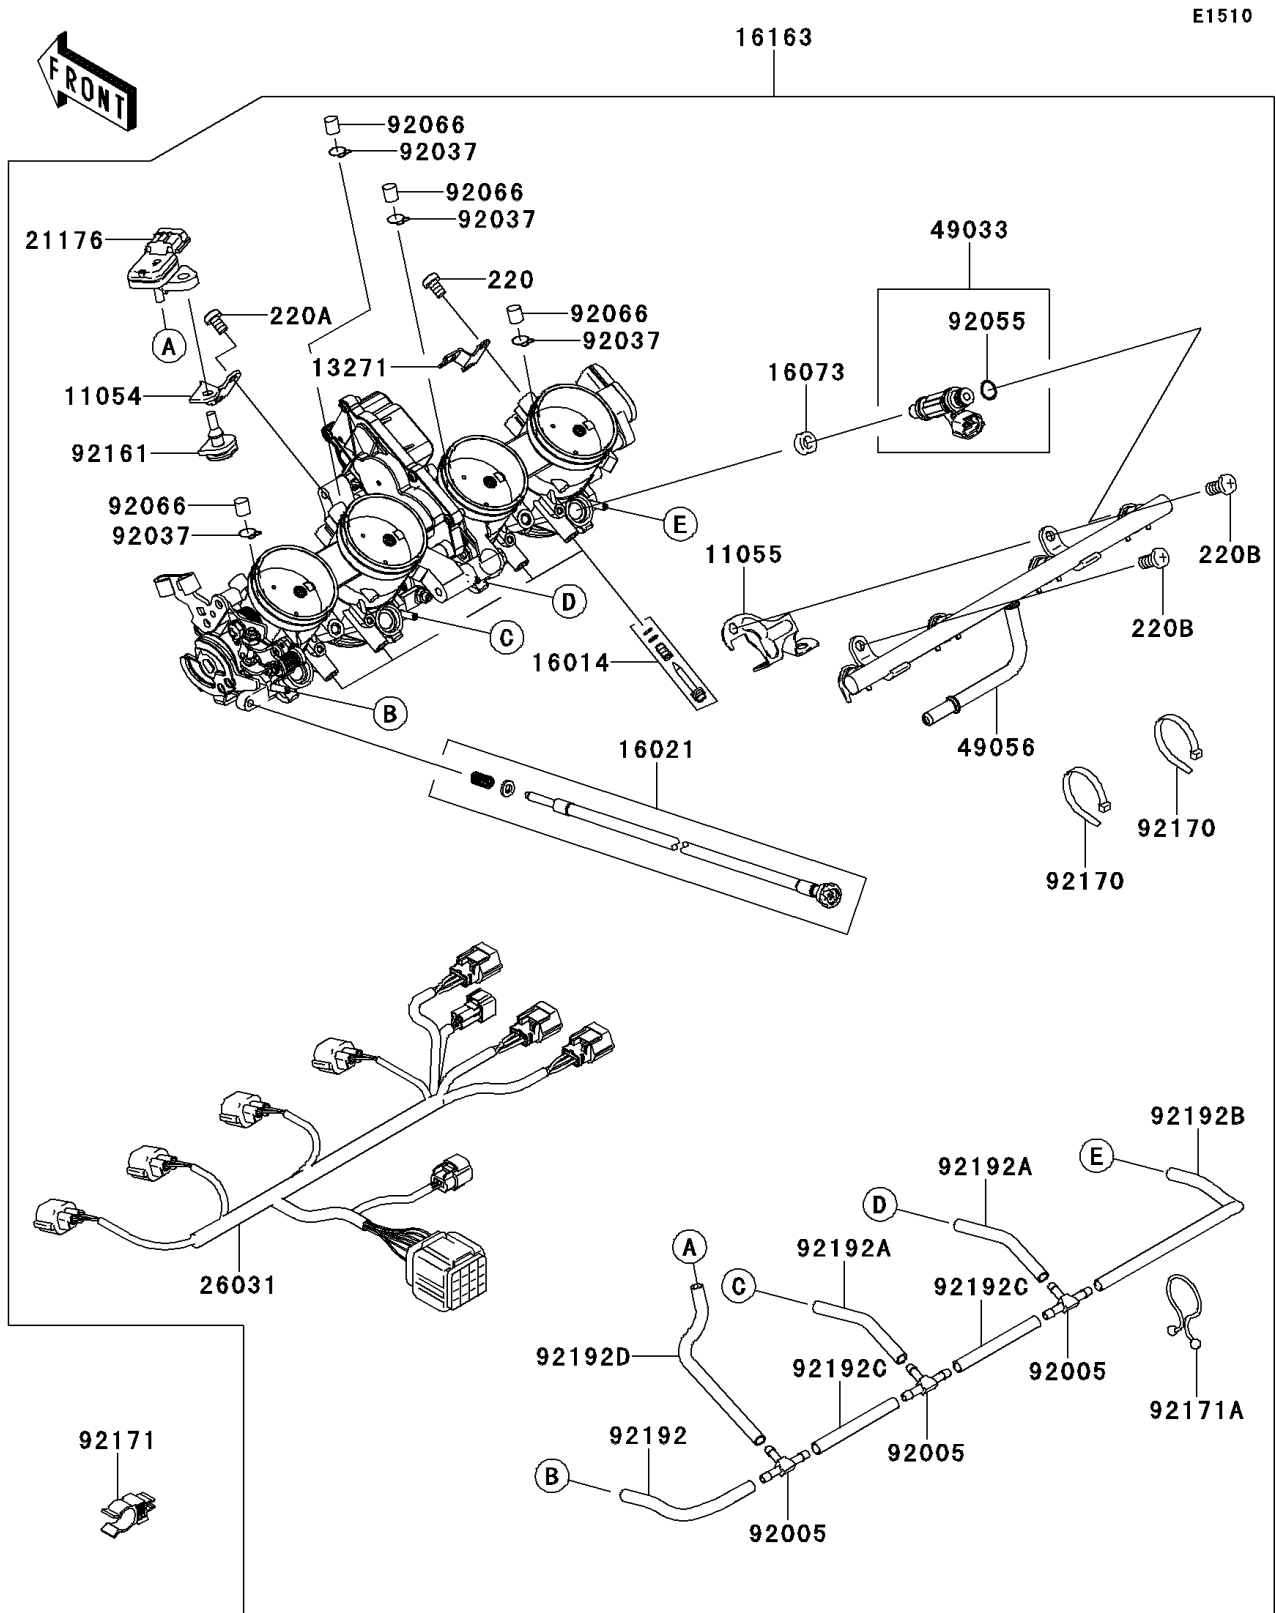

2013 CONCOURS® 14 ABS PARTS DIAGRAM

Throttle

E1510

2013 CONCOURS® 14 ABS PARTS LIST

Throttle

ITEM NAME	PART NUMBER	QUANTITY
SCREW-PAN-CROS,5X6 (Ref # 220)	220AA0506	2
SCREW-PAN-CROS,5X8 (Ref # 220A)	220AA0508	2
SCREW-PAN-CROS,6X12 (Ref # 220B)	220AA0612	2
BRACKET (Ref # 11054)	11054-0556	1
BRACKET (Ref # 11055)	11055-0395	1
PLATE (Ref # 13271)	13271-0792	1
SCREW-PILOT AIR (Ref # 16014)	16014-0005	4
SCREW-THROTTLE STOP (Ref # 16021)	16021-0024	1
INSULATOR,INJECTER (Ref # 16073)	16073-1123	4
THROTTLE-ASSY,40EIDW (Ref # 16163)	16163-0145	1
SENSOR,PRESSURE (Ref # 21176)	21176-0058	1
HARNESS (Ref # 26031)	26031-0797	1
NOZZLE-INJECTION (Ref # 49033)	49033-0011	4
PIPE-INJECTION (Ref # 49056)	49056-0017	1
FITTING (Ref # 92005)	92005-1380	3
CLAMP,BREATHER TUBE (Ref # 92037)	92037-174	4
RING-O,INJECTION NOZZLE (Ref # 92055)	92055-1622	4
PLUG,FITTING (Ref # 92066)	92066-1549	4
DAMPER (Ref # 92161)	92161-0041	1
CLAMP (Ref # 92170)	92170-2044	2
CLAMP (Ref # 92171)	92171-0687	1
CLAMP (Ref # 92171A)	92171-1680	1
TUBE (Ref # 92192)	92192-0131	1
TUBE,3.2X7.4X60 (Ref # 92192A)	92192-0576	2
TUBE,3.2X7.4X175 (Ref # 92192B)	92192-0577	1
TUBE,3.2X7.4X50 (Ref # 92192C)	92192-0578	2
TUBE,3.2X7.4X160 (Ref # 92192D)	92192-0579	1