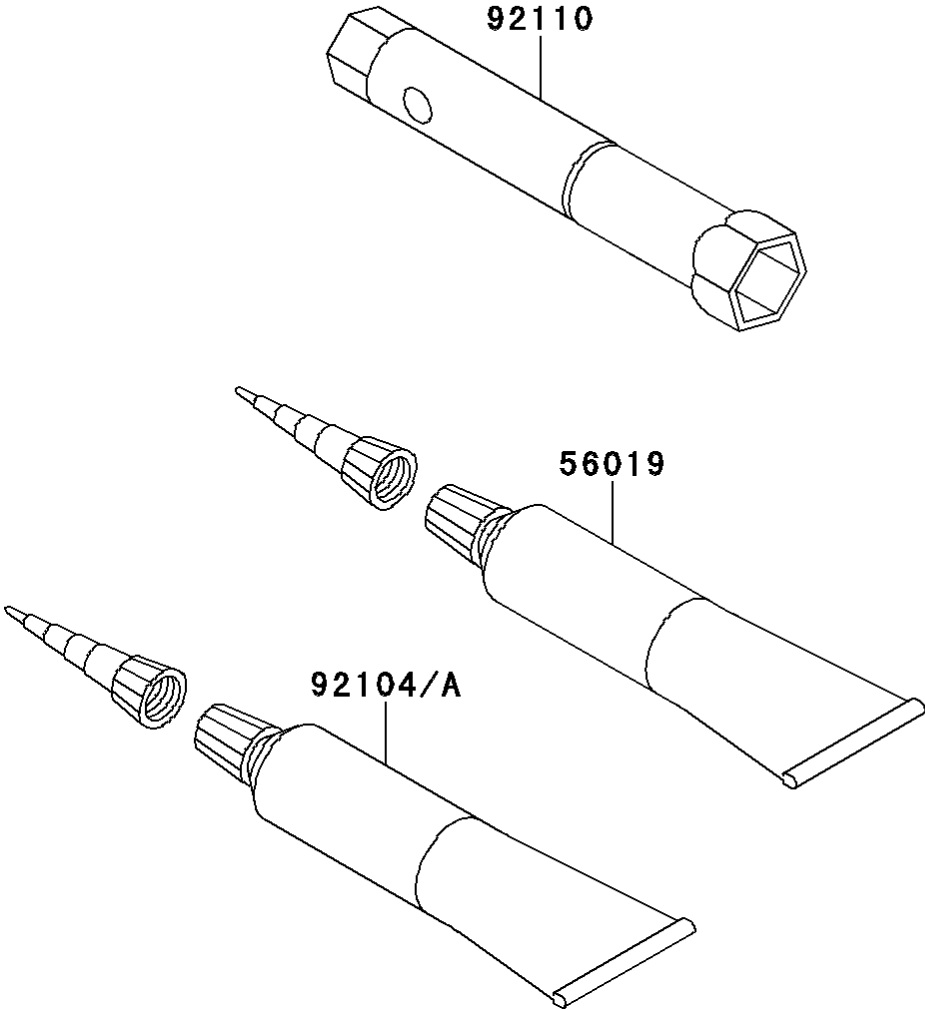

2013 KLX®110L PARTS DIAGRAM

Owner's Tools

F2810

2013 KLX®110L PARTS LIST

Owner's Tools

ITEM NAME	PART NUMBER	QUANTITY
GASKET-LIQUID,TB1211,WHITE (Ref # 56019)	56019-120	1
GASKET-LIQUID,TB1211F,CLEAR (Ref # 92104)	92104-0004	1
GASKET-LIQUID,TB1105,BLACK (Ref # 92104A)	92104-1003	1
TOOL-WRENCH,BOX,16MM (Ref # 92110)	92110-1206	1