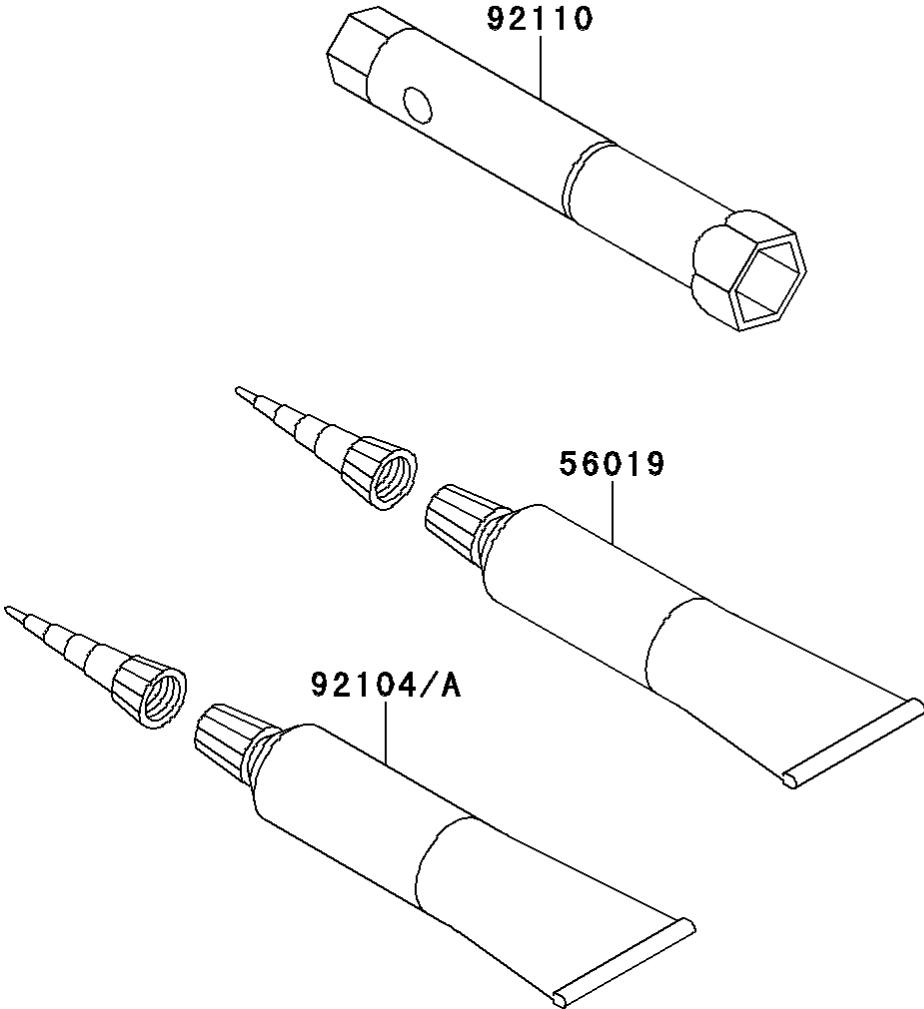

2010 KLX®110L PARTS DIAGRAM

Owner's Tools

F2810

2010 KLX®110L PARTS LIST

Owner's Tools

ITEM NAME	PART NUMBER	QUANTITY
GASKET-LIQUID,TB1211,WHITE (Ref # 56019)	56019-120	1
GASKET-LIQUID,TB1211F,CLEAR (Ref # 92104)	92104-0004	1
GASKET-LIQUID,TB1105,BLACK (Ref # 92104A)	92104-1003	1
TOOL-WRENCH,BOX,16MM (Ref # 92110)	92110-1206	1