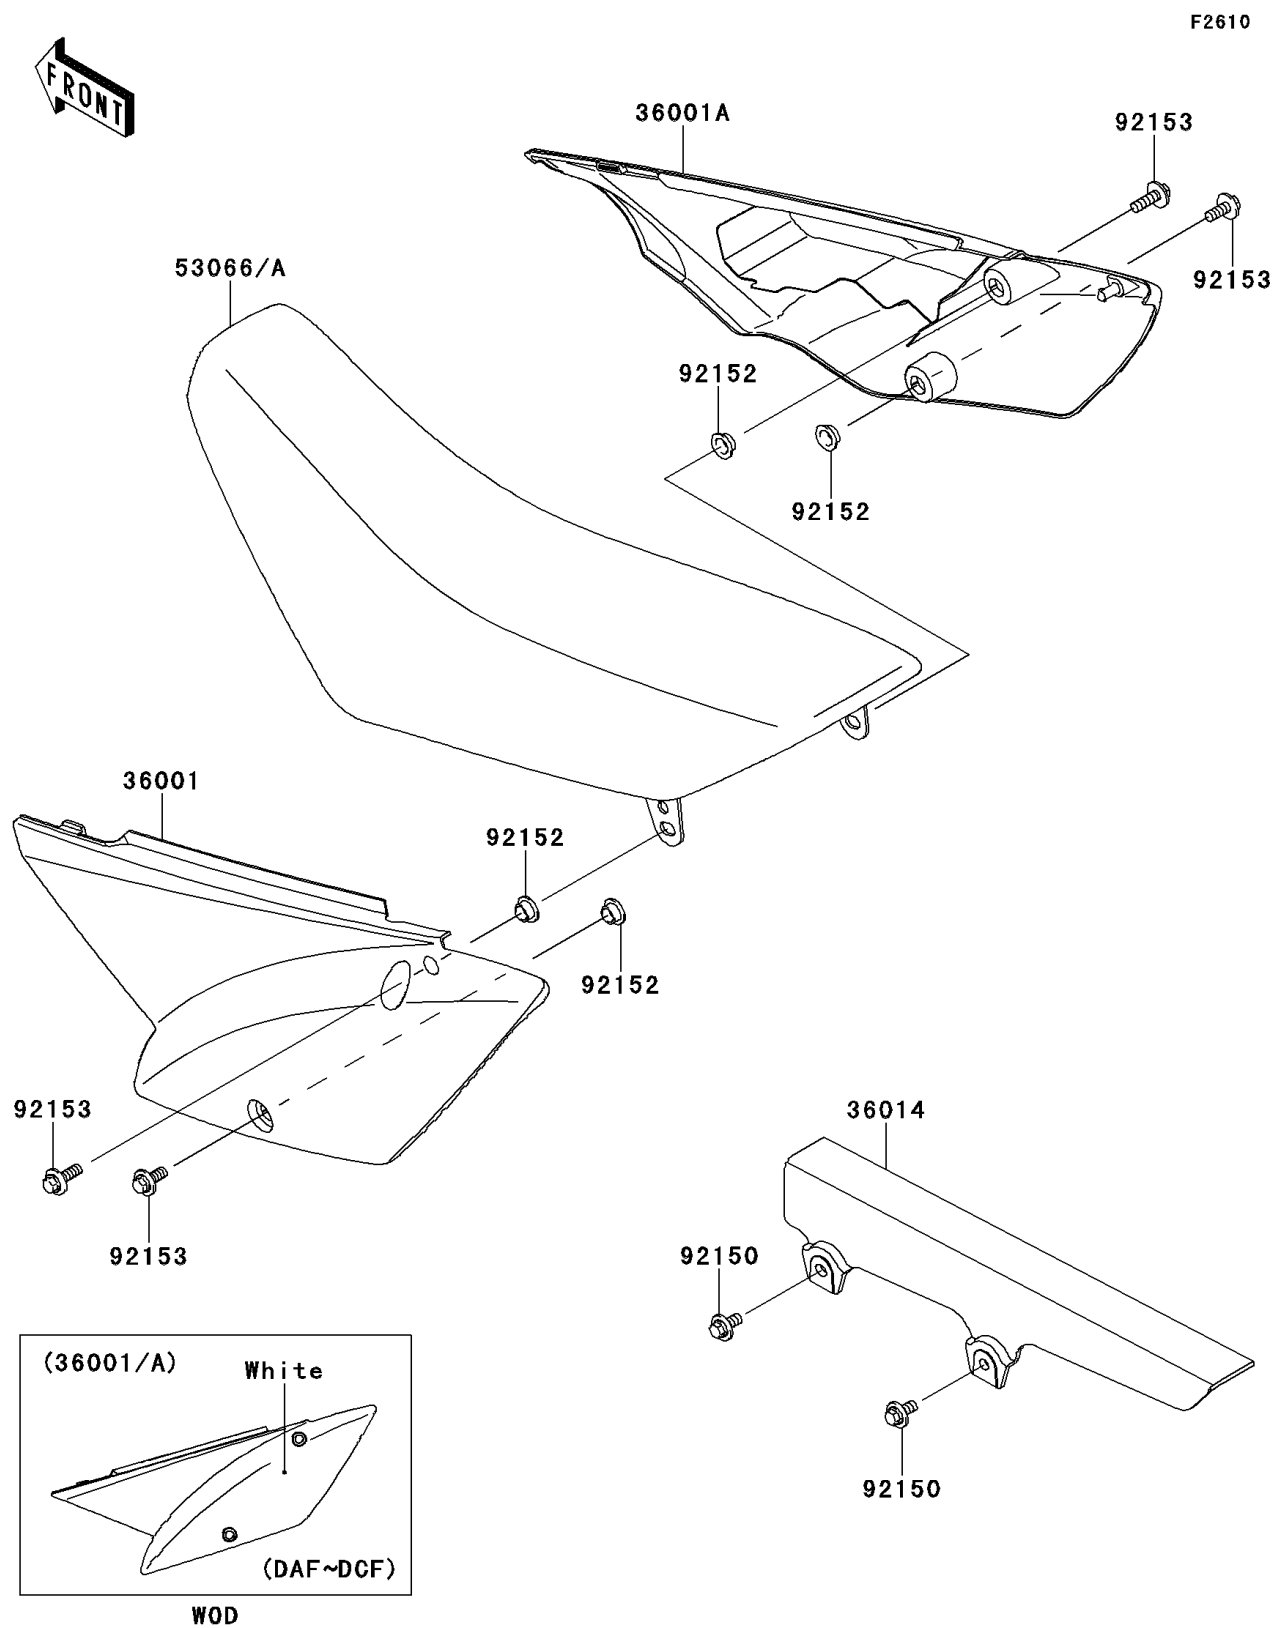

2013 KLX® 110L PARTS DIAGRAM

Side Covers/Chain Cover

2013 KLX®110L PARTS LIST

Side Covers/Chain Cover

ITEM NAME	PART NUMBER	QUANTITY
COVER-SIDE,LH,B.WHITE (Ref # 36001)	36001-0194-266	1
COVER-SIDE,RH,B.WHITE (Ref # 36001A)	36001-0195-266	1
CASE-CHAIN (Ref # 36014)	36014-1258	1
SEAT-ASSY,BLACK (Ref # 53066)	53066-0240-MA	1
BOLT,FLANGED,6X14 (Ref # 92150)	92150-1689	1
COLLAR (Ref # 92152)	92152-0789	1
BOLT,6X20 (Ref # 92153)	92153-0502	1