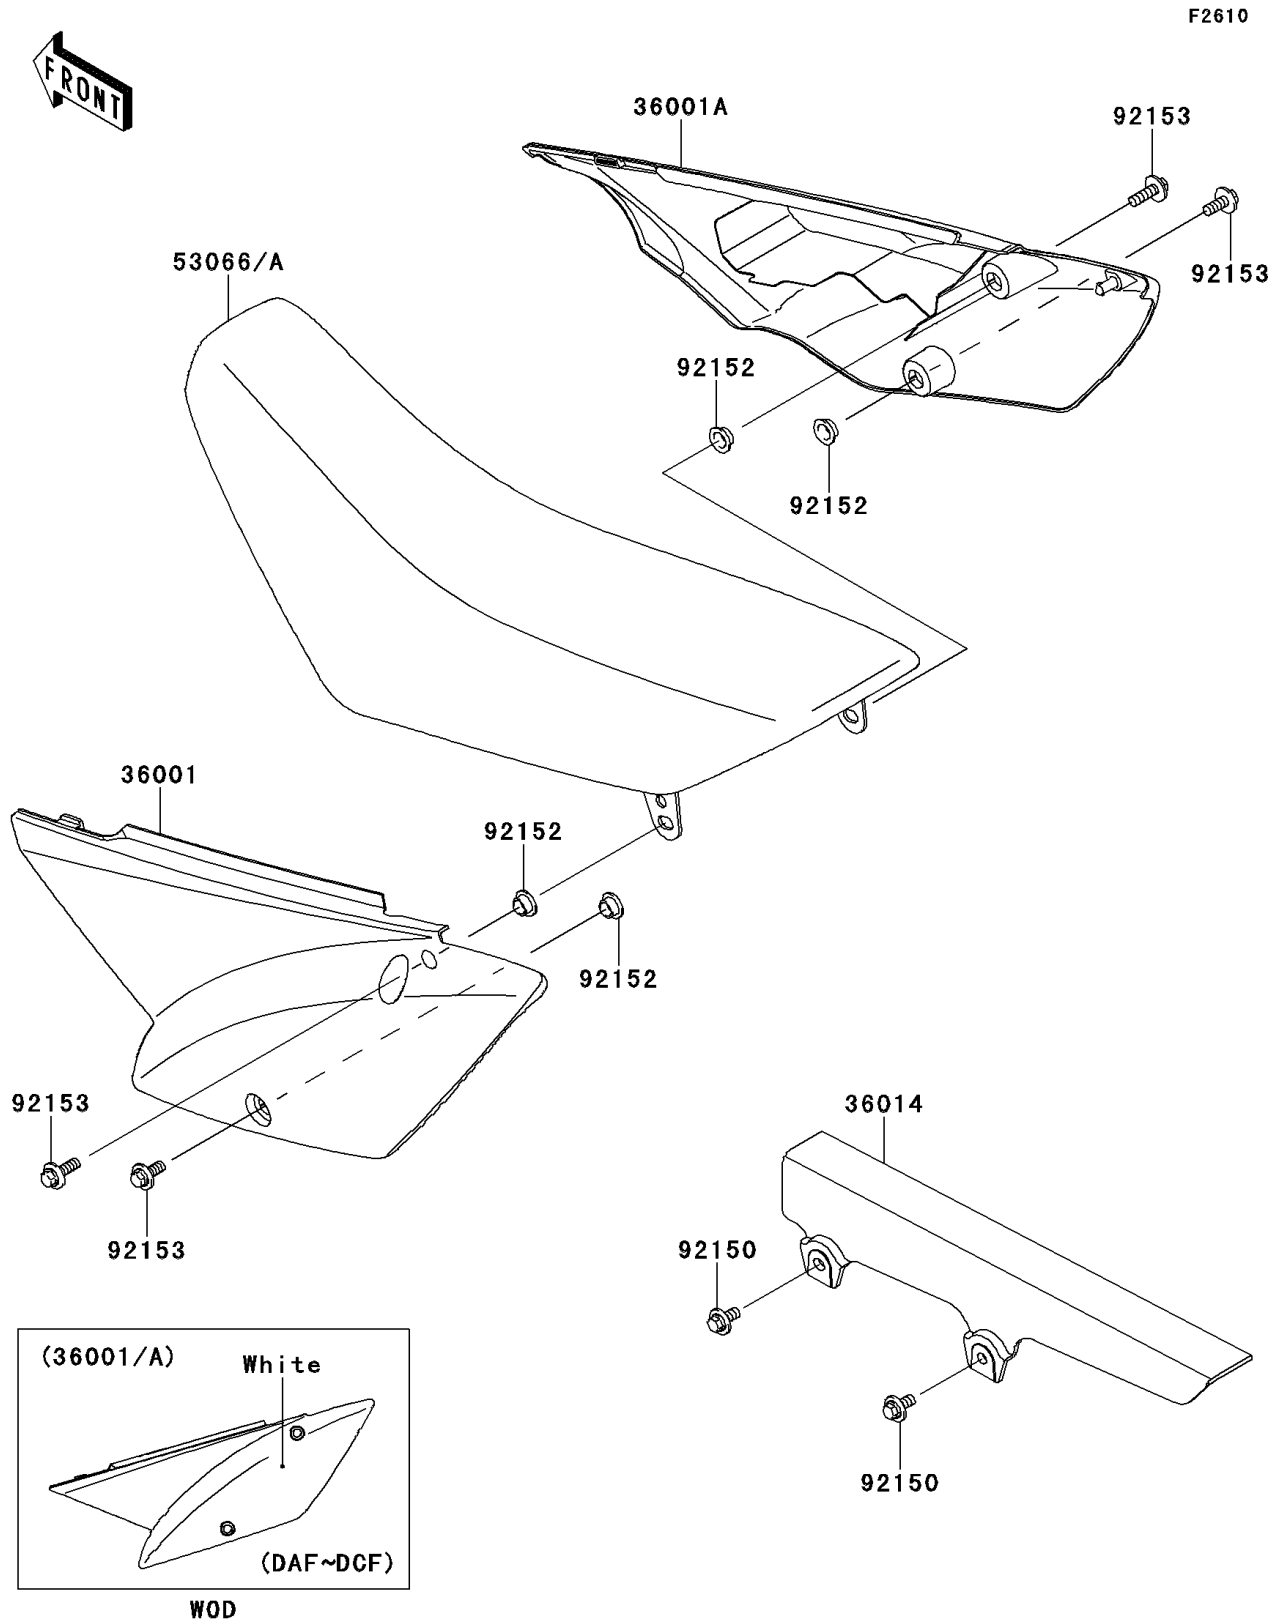

2010 KLX® 110L PARTS DIAGRAM

Side Covers/Chain Cover

2010 KLX®110L PARTS LIST

Side Covers/Chain Cover

ITEM NAME	PART NUMBER	QUANTITY
COVER-SIDE,LH,B.WHITE (Ref # 36001)	36001-0194-266	1
COVER-SIDE,RH,B.WHITE (Ref # 36001A)	36001-0195-266	1
CASE-CHAIN (Ref # 36014)	36014-1258	1
SEAT-ASSY,BLACK (Ref # 53066)	53066-0240-MA	1
BOLT,FLANGED,6X14 (Ref # 92150)	92150-1689	1
COLLAR (Ref # 92152)	92152-0789	1
BOLT,6X20 (Ref # 92153)	92153-0502	1