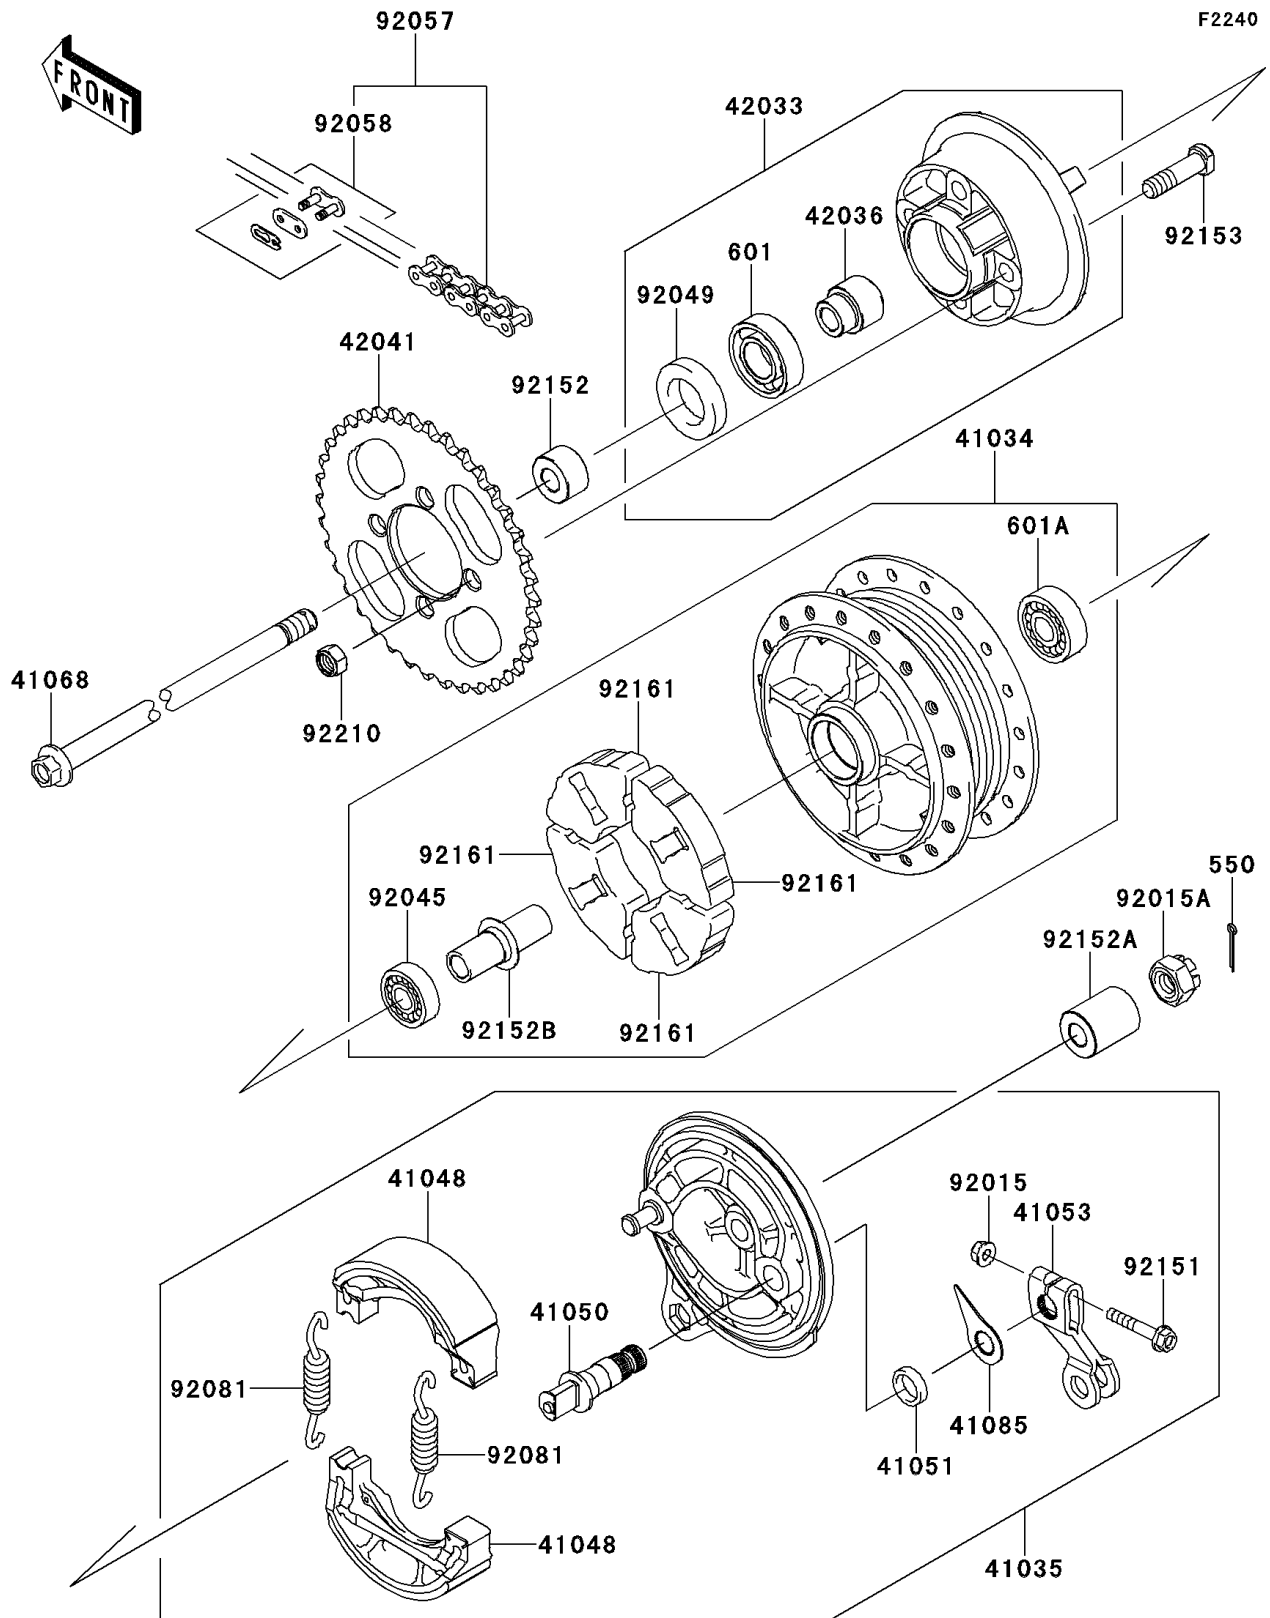

## 2013 KLX® 110L PARTS DIAGRAM

Rear Hub

## 2013 KLX® 110L PARTS LIST

Rear Hub

ITEM NAME	PART NUMBER	QUANTITY
PIN-COTTER,2.5X20 (Ref # 550)	550S2520	1
BEARING-BALL,#6004UG (Ref # 601)	601B6004UG	1
BEARING-BALL,#6301UG (Ref # 601A)	601B6301UG	1
DRUM-ASSY,REAR BRAKE (Ref # 41034)	41034-0010	1
PANEL-ASSY-BRAKE,RR (Ref # 41035)	41035-0084	1
SHOE-BRAKE (Ref # 41048)	41048-1141	1
CAM-BRAKE (Ref # 41050)	41050-1082	1
SEAL,BRAKE CAM (Ref # 41051)	41051-001	1
LEVER-BRAKE CAM (Ref # 41053)	41053-0021	1
AXLE,RR (Ref # 41068)	41068-0016	1
INDICATOR (Ref # 41085)	41085-1085	1
COUPLING-ASSY,RR HUB (Ref # 42033)	42033-1223	1
SLEEVE,RR HUB COUPLING,L=29 (Ref # 42036)	42036-1292	1
SPROCKET-HUB,38T (Ref # 42041)	42041-0082	1
NUT,FLANGED,6MM (Ref # 92015)	92015-1367	1
NUT,CASTLE,12MM (Ref # 92015A)	92015-1870	1
BEARING-BALL,6201ZC3/5C (Ref # 92045)	92045-1308	1
SEAL-OIL,SC26X42X8 (Ref # 92049)	92049-1490	1
CHAIN,DRIVE,DID420DXX90L (Ref # 92057)	92057-0183	1
JOINT-CHAIN,DRIVE (Ref # 92058)	92058-0006	1
SPRING,BRAKE SHOE (Ref # 92081)	92081-1766	1
BOLT,FLANGED,6X34 (Ref # 92151)	92151-1209	1
COLLAR,RR AXLE,LH,L=14.8 (Ref # 92152)	92152-1405	1
COLLAR,RR AXLE,RH,L=32 (Ref # 92152A)	92152-1406	1
COLLAR,REAR BRAKE DRUM,L=58 (Ref # 92152B)	92152-1409	1
BOLT,10X36 (Ref # 92153)	92153-1120	1
DAMPER,RR HUB SHOCK (Ref # 92161)	92161-0084	1
NUT,LOCK,10MM (Ref # 92210)	92210-1351	1