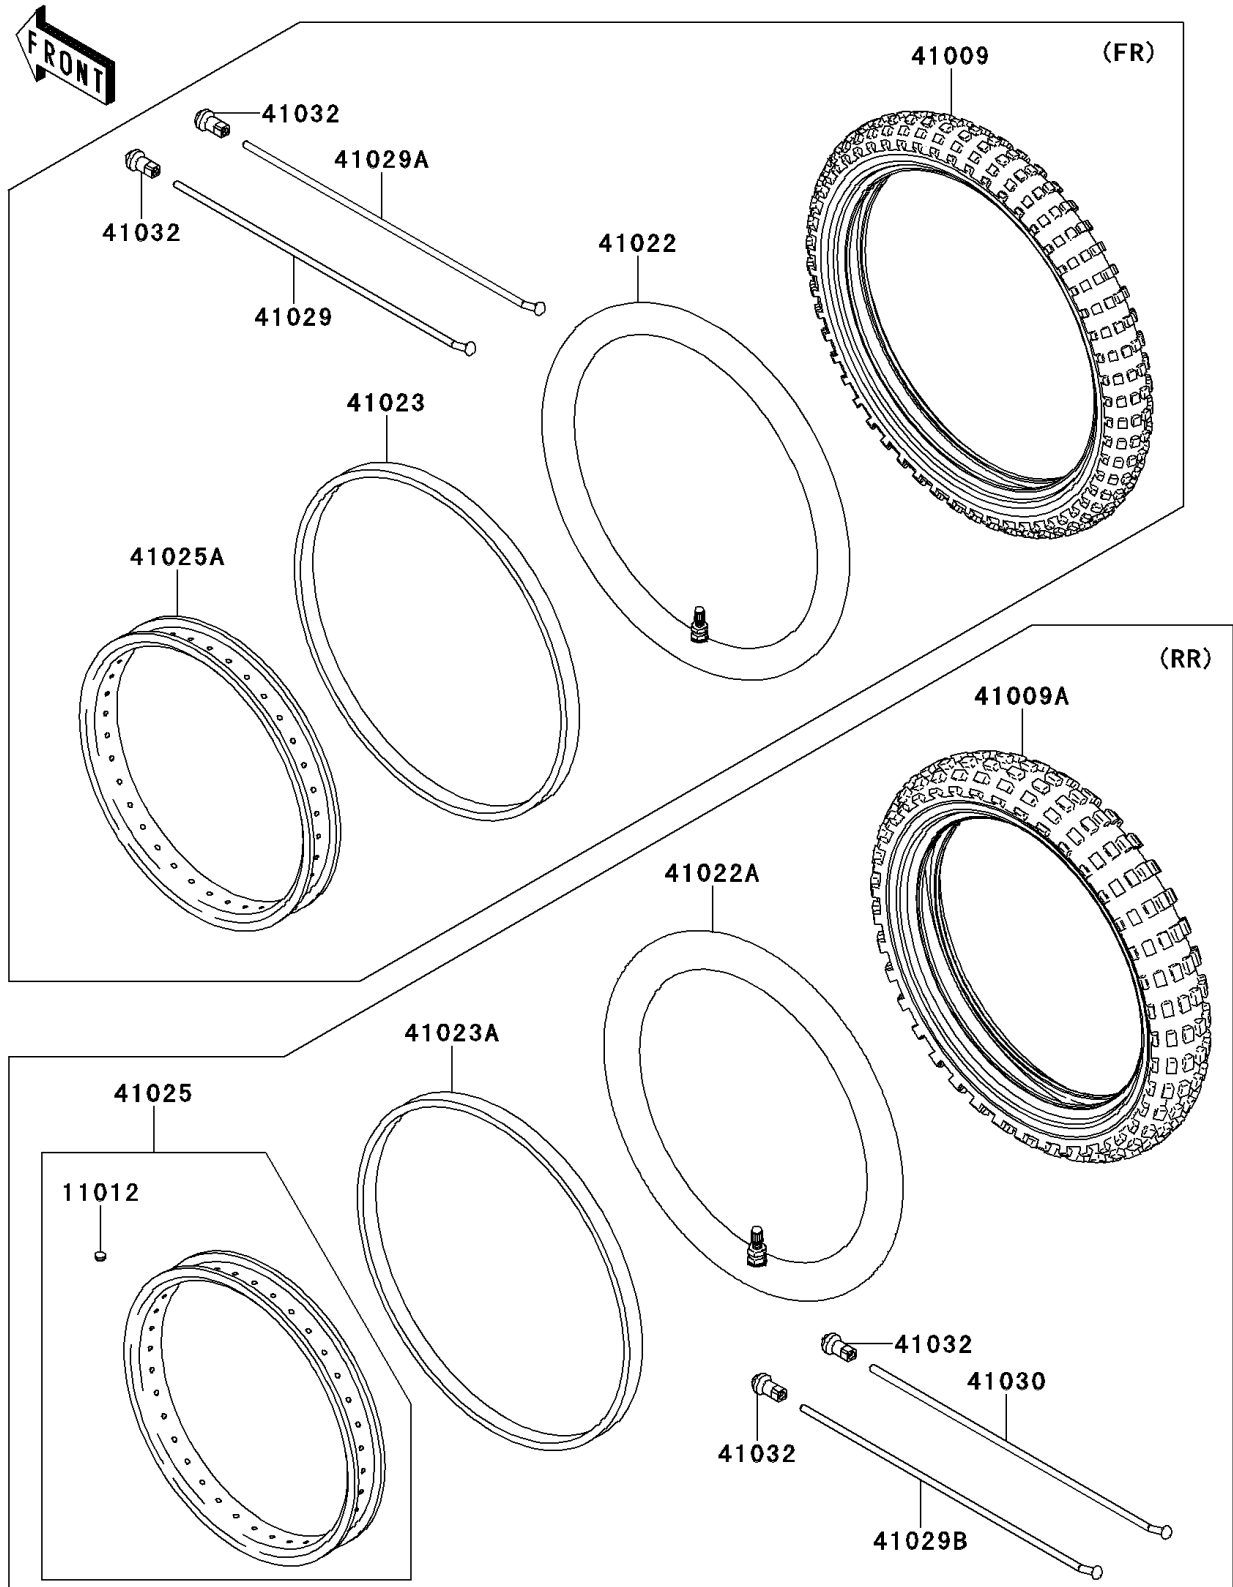

2013 KLX® 110L PARTS DIAGRAM

Wheels/Tires

F2210

2013 KLX® 110L PARTS LIST

Wheels/Tires

ITEM NAME	PART NUMBER	QUANTITY
CAP,BEAD STOPPER (Ref # 11012)	11012-1916	1
TIRE,FR,2.50-14 4PR,GS-45F(IRC) (Ref # 41009)	41009-0231	1
TIRE,RR,3.00-12 4PR,GS-45F(IRC) (Ref # 41009A)	41009-0232	1
TUBE-TIRE,FR,2.50-14(IRC) (Ref # 41022)	41022-0037	1
TUBE-TIRE,RR,3.00-12(IRC) (Ref # 41022A)	41022-0038	1
BAND-RIM,FR,2.50-14(IRC) (Ref # 41023)	41023-0021	1
BAND-RIM,RR,3.00-12(IRC) (Ref # 41023A)	41023-0022	1
RIM,RR,1.60X12 (Ref # 41025)	41025-0009	1
RIM,FR,1.40X14 (Ref # 41025A)	41025-0013	1
SPOKE-INNER,FR,144MMX118D (Ref # 41029)	41029-1067	1
SPOKE-INNER,FR,133.5MMX97D (Ref # 41029A)	41029-1068	1
SPOKE-INNER,RR,98MMX105.5D (Ref # 41029B)	41029-1329	1
SPOKE-OUTER,RR,98MMX77.5D (Ref # 41030)	41030-1182	1
NIPPLE-SPOKE (Ref # 41032)	41032-0009	1