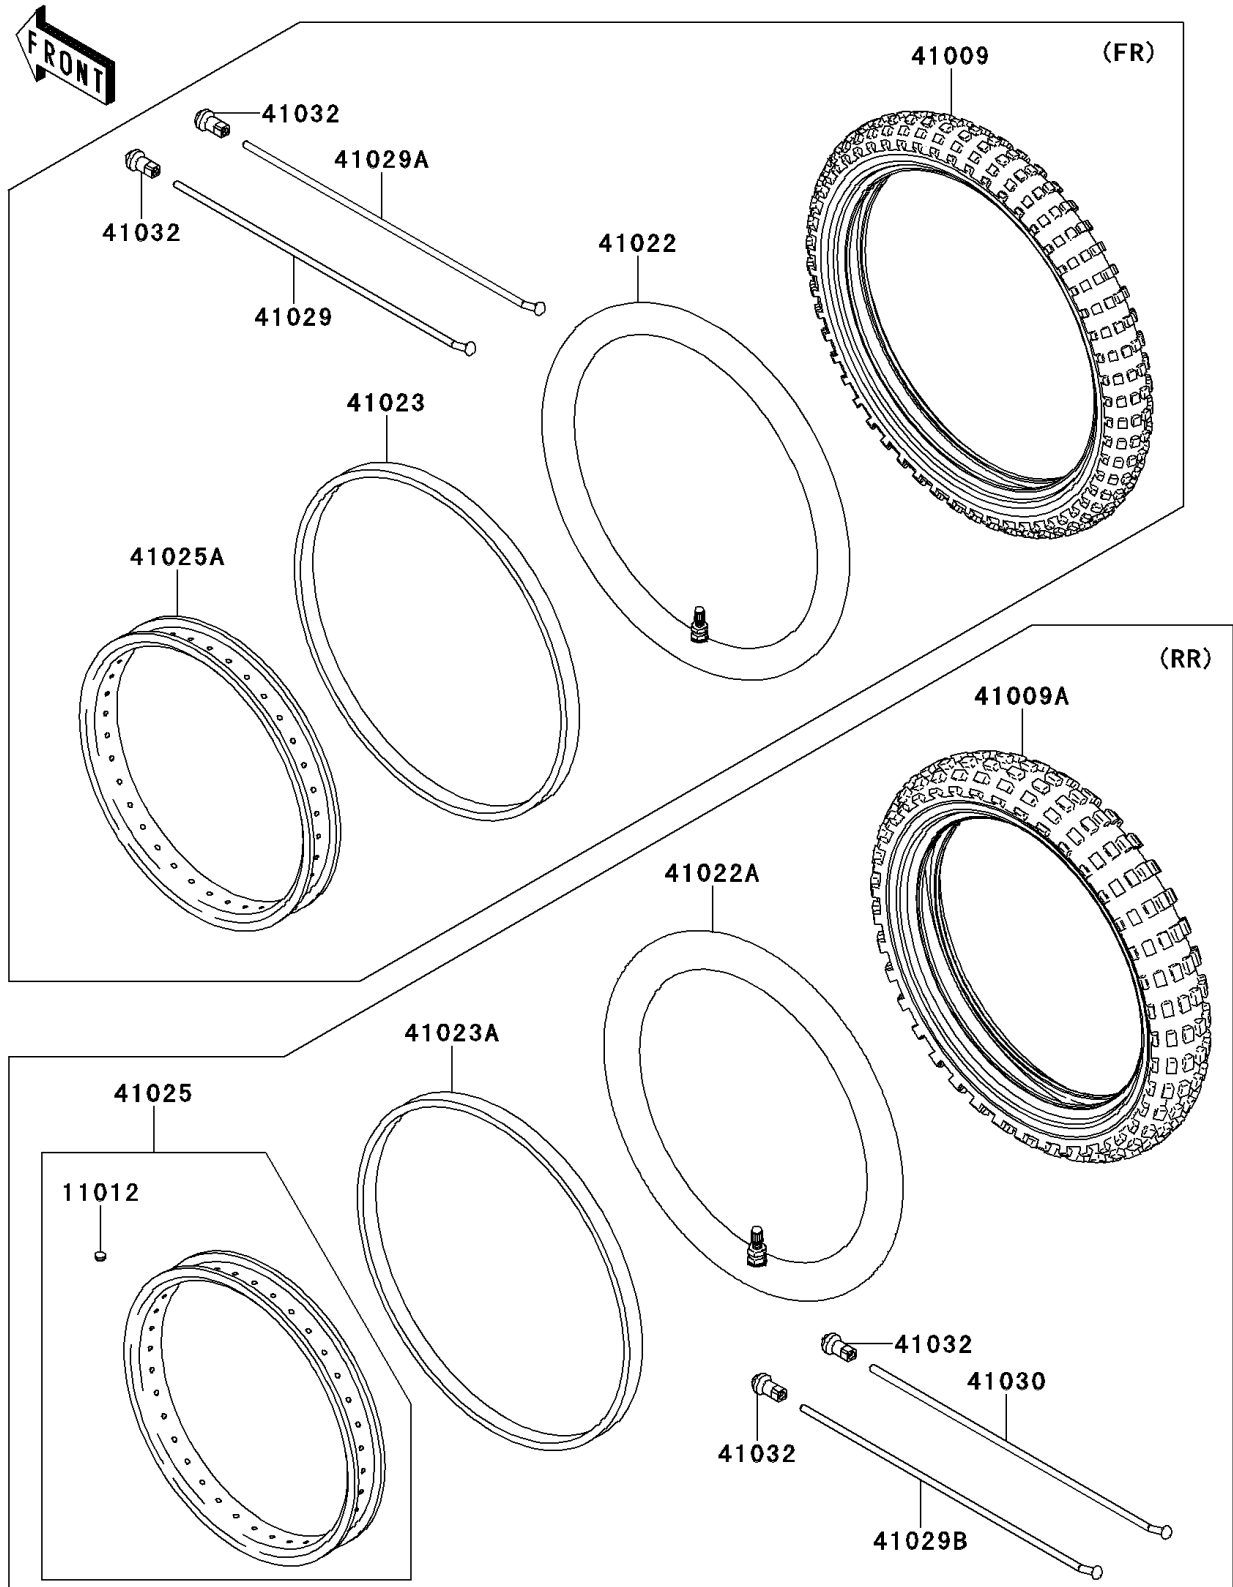

2011 KLX®110L PARTS DIAGRAM

Wheels/Tires

F2210

2011 KLX®110L PARTS LIST

Wheels/Tires

| ITEM NAME | PART NUMBER | QUANTITY |
|--|-------------|----------|
| CAP,BEAD STOPPER (Ref # 11012) | 11012-1916 | 1 |
| TIRE,FR,2.50-14 4PR,GS-45F(IRC) (Ref # 41009) | 41009-0231 | 1 |
| TIRE,RR,3.00-12 4PR,GS-45F(IRC) (Ref # 41009A) | 41009-0232 | 1 |
| TUBE-TIRE,FR,2.50-14(IRC) (Ref # 41022) | 41022-0037 | 1 |
| TUBE-TIRE,RR,3.00-12(IRC) (Ref # 41022A) | 41022-0038 | 1 |
| BAND-RIM,FR,2.50-14(IRC) (Ref # 41023) | 41023-0021 | 1 |
| BAND-RIM,RR,3.00-12(IRC) (Ref # 41023A) | 41023-0022 | 1 |
| RIM,RR,1.60X12 (Ref # 41025) | 41025-0009 | 1 |
| RIM,FR,1.40X14 (Ref # 41025A) | 41025-0013 | 1 |
| SPOKE-INNER,FR,144MMX118D (Ref # 41029) | 41029-1067 | 16 |
| SPOKE-INNER,FR,133.5MMX97D (Ref # 41029A) | 41029-1068 | 16 |
| SPOKE-INNER,RR,98MMX105.5D (Ref # 41029B) | 41029-1329 | 18 |
| SPOKE-OUTER,RR,98MMX77.5D (Ref # 41030) | 41030-1182 | 18 |
| NIPPLE-SPOKE (Ref # 41032) | 41032-0009 | 68 |