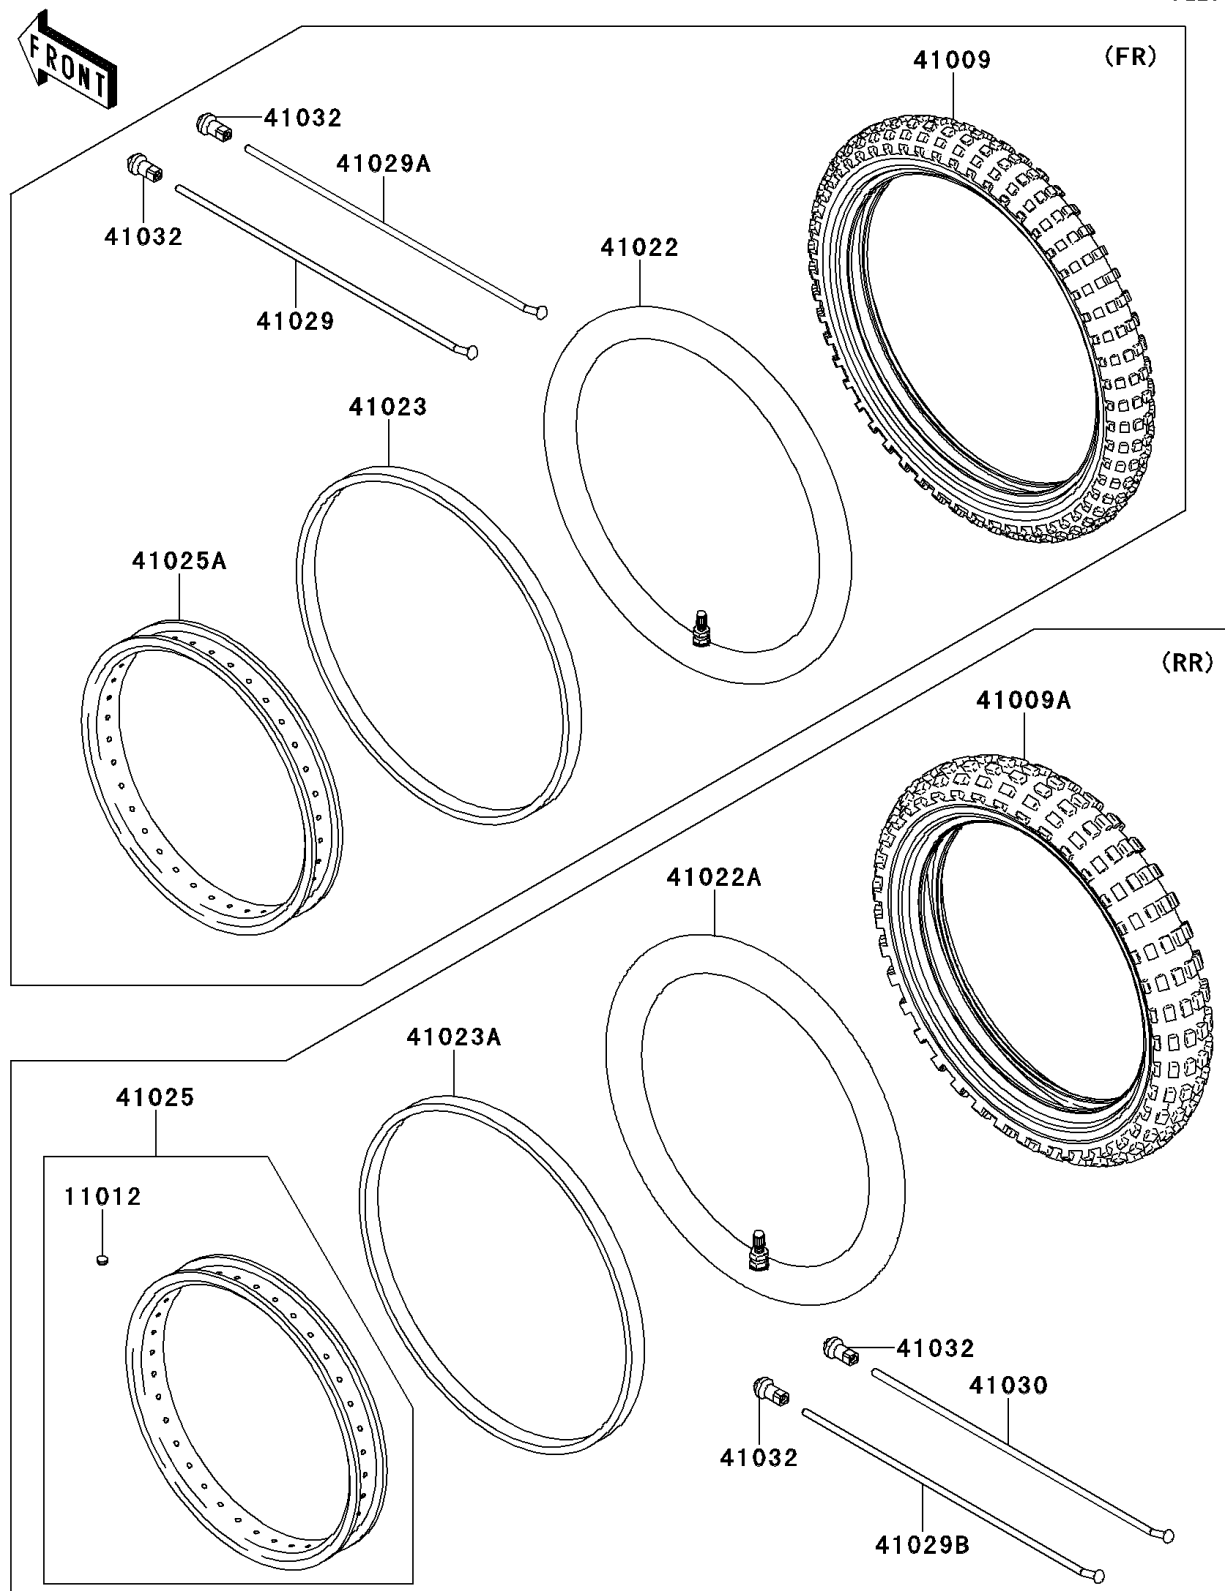

## 2010 KLX® 110L PARTS DIAGRAM

Wheels/Tires

F2210

## 2010 KLX® 110L PARTS LIST

Wheels/Tires

ITEM NAME	PART NUMBER	QUANTITY
CAP,BEAD STOPPER (Ref # 11012)	11012-1916	1
TIRE,FR,2.50-14 4PR,GS-45F(IRC) (Ref # 41009)	41009-0231	1
TIRE,RR,3.00-12 4PR,GS-45F(IRC) (Ref # 41009A)	41009-0232	1
TUBE-TIRE,FR,2.50-14(IRC) (Ref # 41022)	41022-0037	1
TUBE-TIRE,RR,3.00-12(IRC) (Ref # 41022A)	41022-0038	1
BAND-RIM,FR,2.50-14(IRC) (Ref # 41023)	41023-0021	1
BAND-RIM,RR,3.00-12(IRC) (Ref # 41023A)	41023-0022	1
RIM,RR,1.60X12 (Ref # 41025)	41025-0009	1
RIM,FR,1.40X14 (Ref # 41025A)	41025-0013	1
SPOKE-INNER,FR,144MMX118D (Ref # 41029)	41029-1067	1
SPOKE-INNER,FR,133.5MMX97D (Ref # 41029A)	41029-1068	1
SPOKE-INNER,RR,98MMX105.5D (Ref # 41029B)	41029-1329	1
SPOKE-OUTER,RR,98MMX77.5D (Ref # 41030)	41030-1182	1
NIPPLE-SPOKE (Ref # 41032)	41032-0009	1