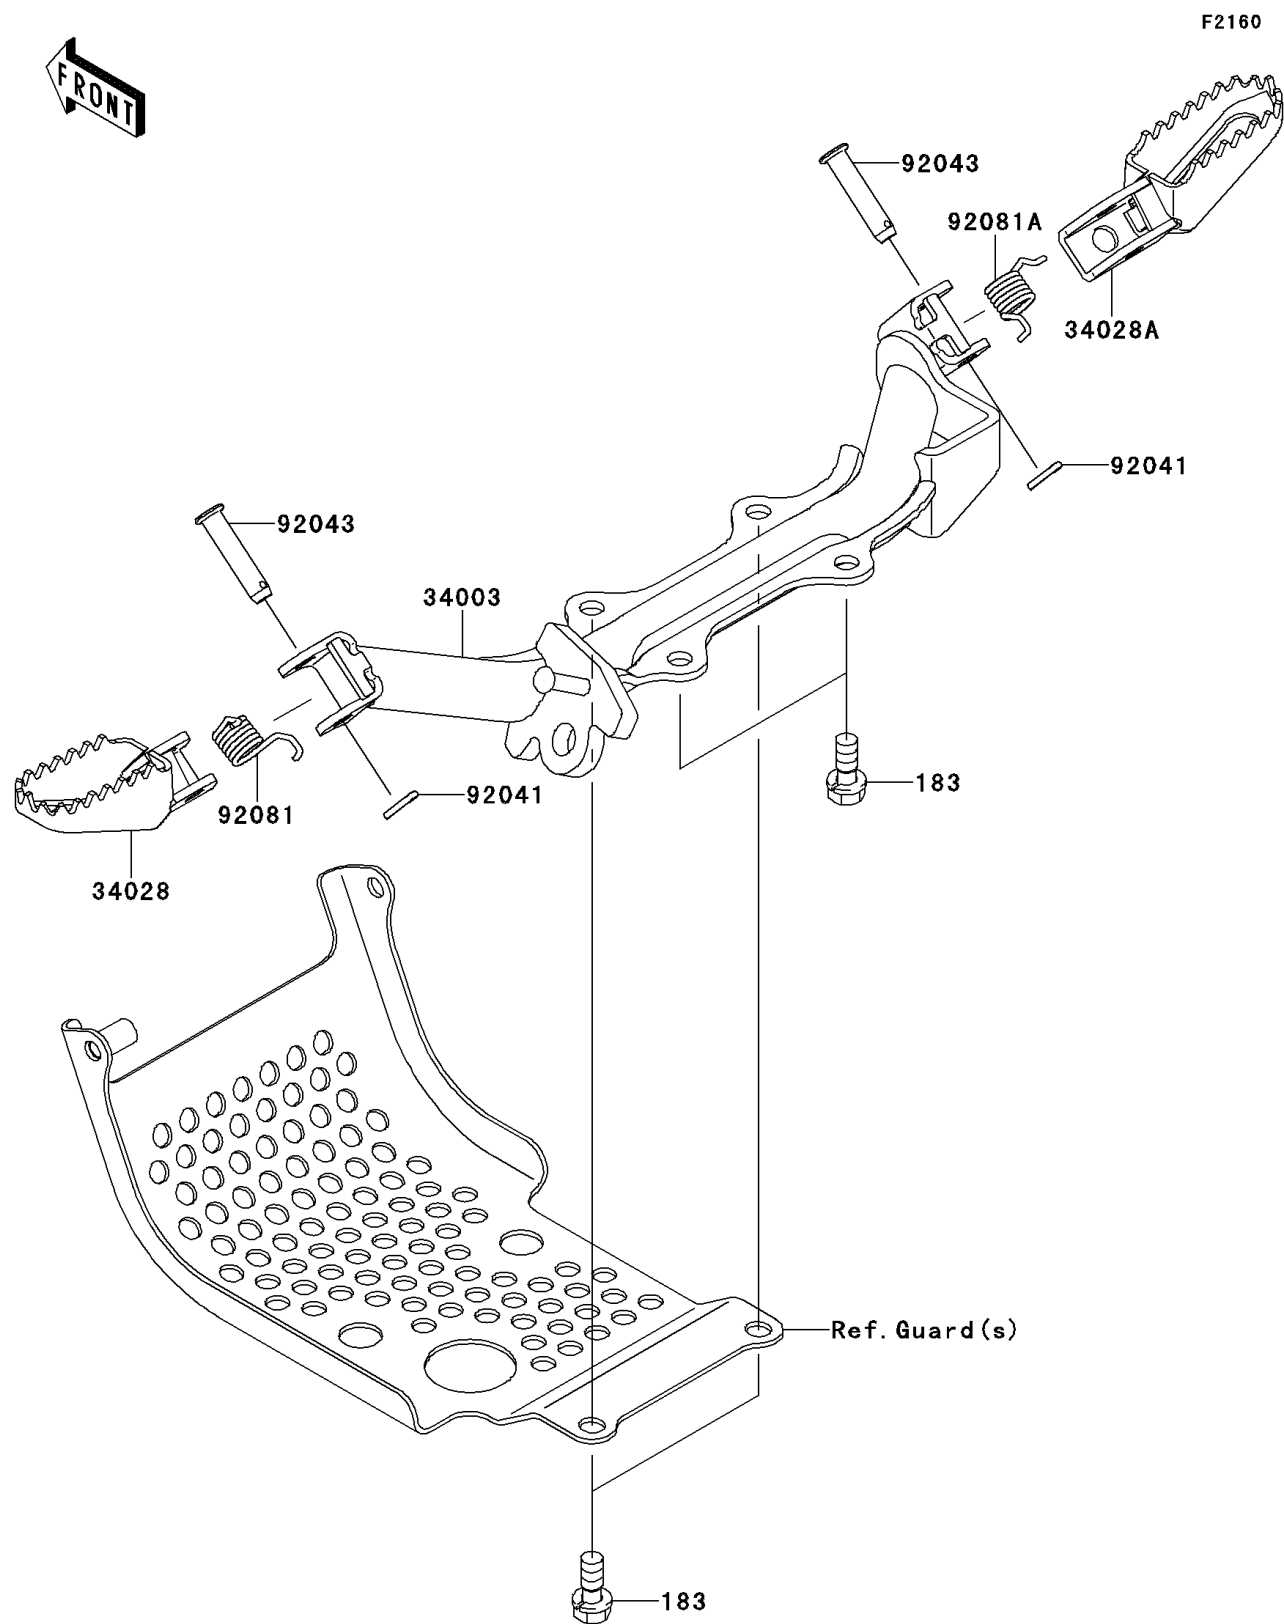

2013 KLX®110L PARTS DIAGRAM

Footrests

2013 KLX®110L PARTS LIST

Footrests

ITEM NAME	PART NUMBER	QUANTITY
BOLT-UPSET-WS-SMALL,8X20 (Ref # 183)	183BA0820	1
HOLDER-STEP,P.SILVER (Ref # 34003)	34003-0107-458	1
STEP,LH (Ref # 34028)	34028-1237	1
STEP,RH (Ref # 34028A)	34028-1238	1
COTTER,2.5X15 (Ref # 92041)	92041-1051	1
PIN,8X32 (Ref # 92043)	92043-1143	1
SPRING,FOOTREST,LH (Ref # 92081)	92081-1491	1
SPRING,FOOTREST,RH (Ref # 92081A)	92081-1543	1