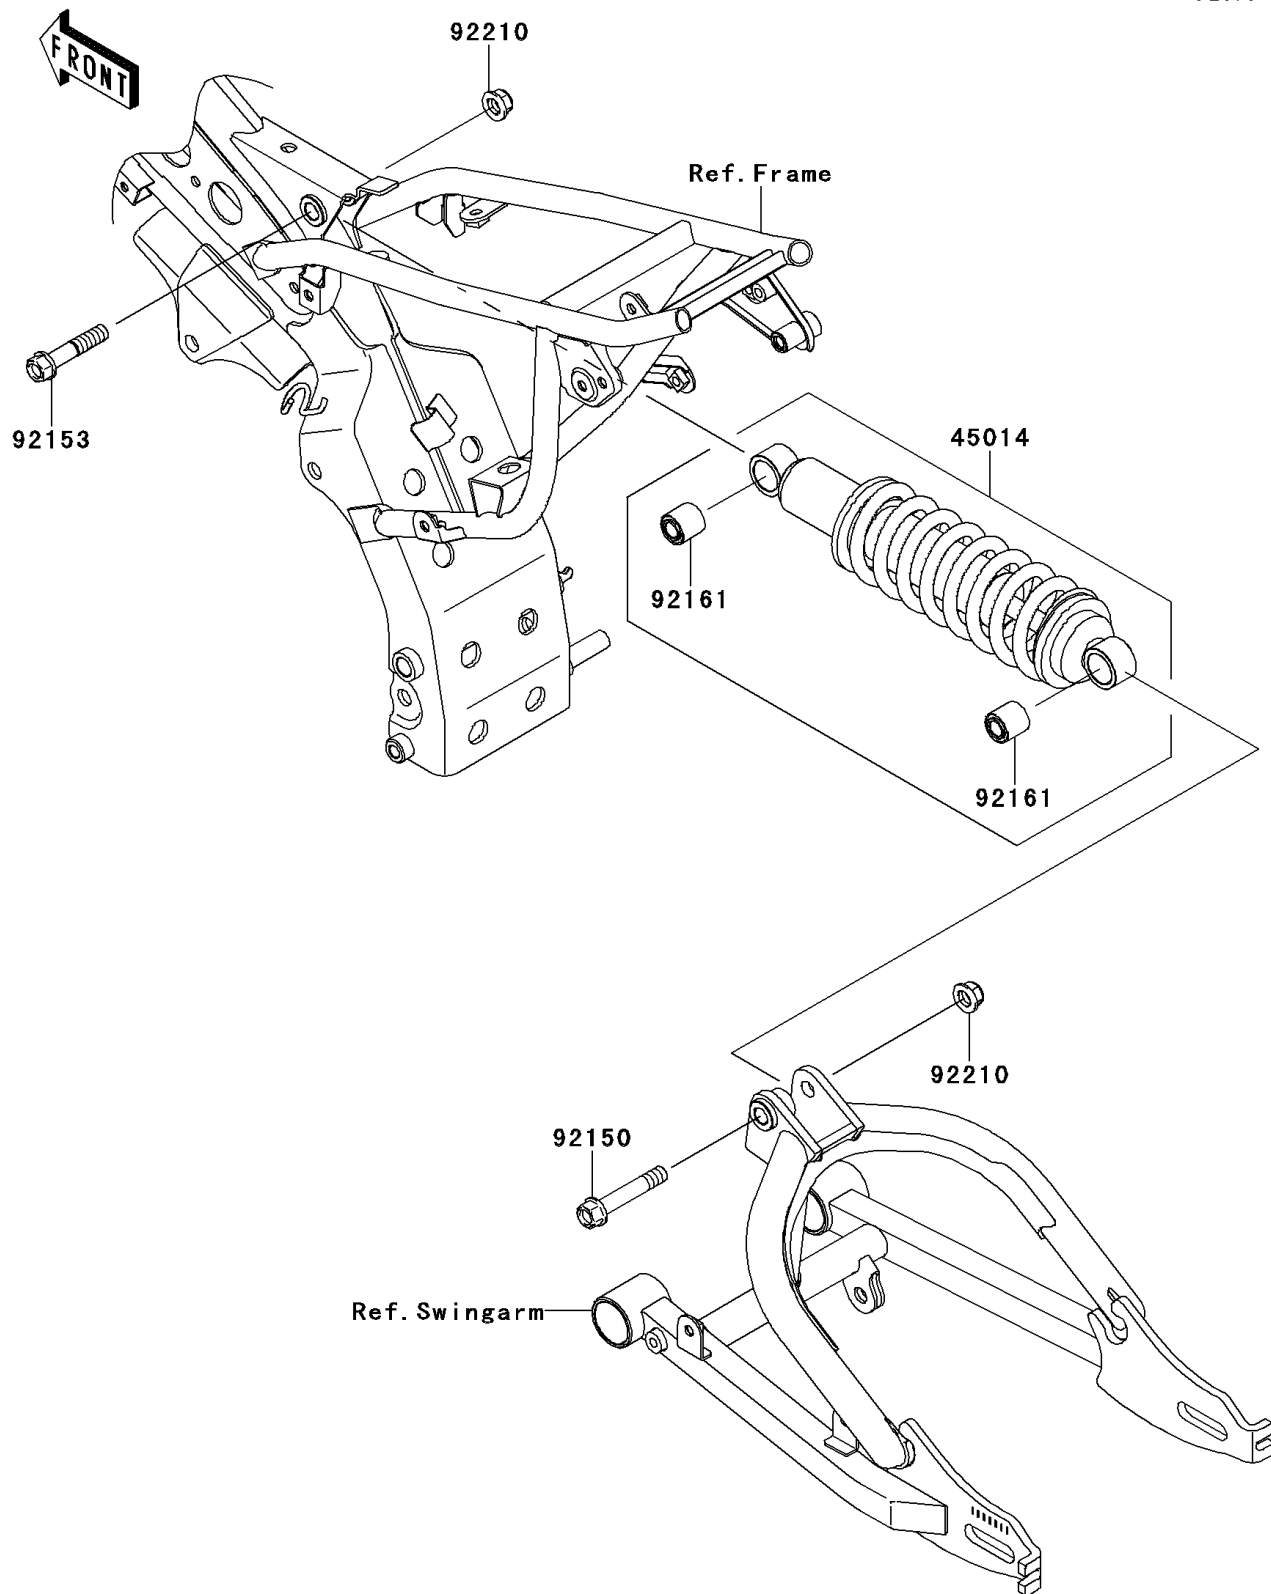

2013 KLX®110L PARTS DIAGRAM

Suspension/Shock Absorber

F2151

2013 KLX®110L PARTS LIST

Suspension/Shock Absorber

ITEM NAME	PART NUMBER	QUANTITY
SHOCKABSORBER,I.SILVER (Ref # 45014)	45014-0273-8V	1
BOLT,FLANGED,10X57 (Ref # 92150)	92150-1227	1
BOLT,FLANGED,10X50 (Ref # 92153)	92153-1139	1
DAMPER,SHOCKABSORBER (Ref # 92161)	92161-0100	1
NUT,LOCK,FLANGED,10MM (Ref # 92210)	92210-1080	1