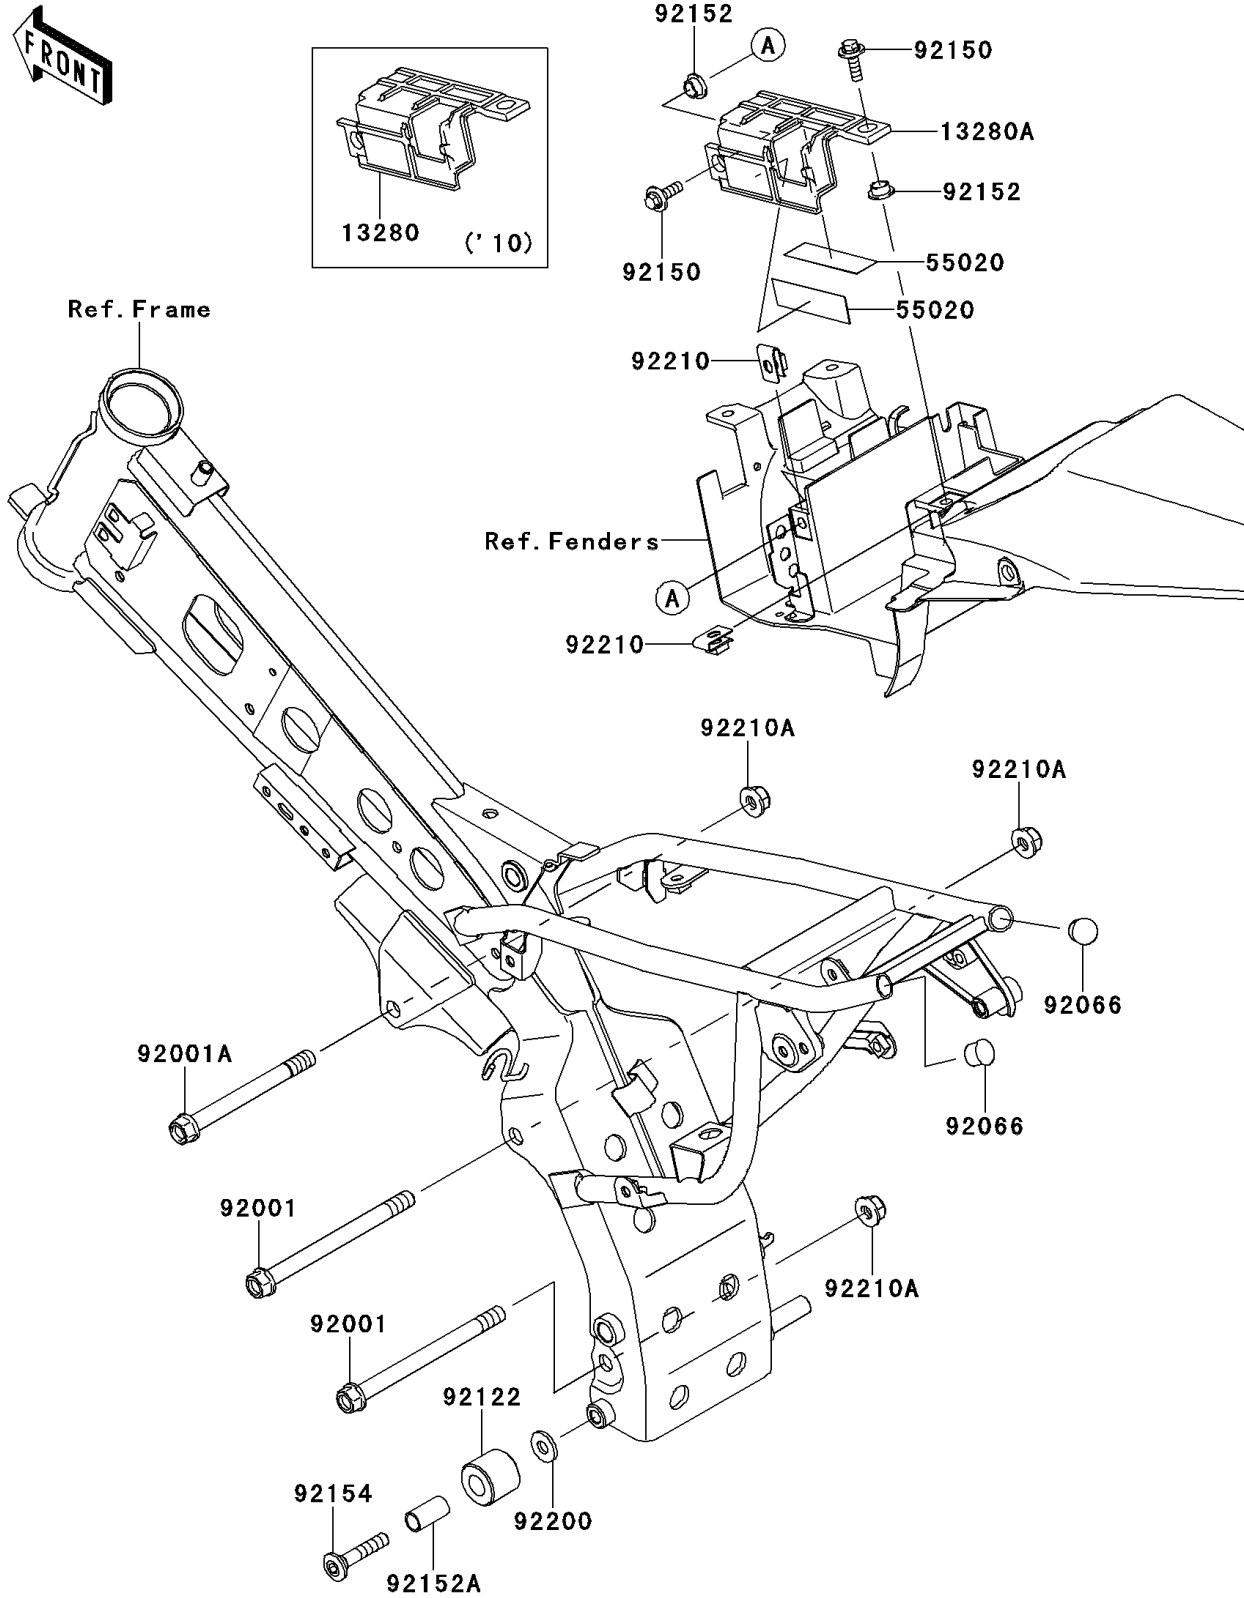

## 2013 KLX® 110L PARTS DIAGRAM

Engine Mount

F2122

## 2013 KLX®110L PARTS LIST

Engine Mount

ITEM NAME	PART NUMBER	QUANTITY
HOLDER,BATTERY (Ref # 13280A)	13280-0384	1
GUARD (Ref # 55020)	55020-0527	1
BOLT,FLANGED,10X125 (Ref # 92001)	92001-1720	1
BOLT,FLANGED,10X105,BLACK (Ref # 92001A)	92001-1751	1
PLUG (Ref # 92066)	92066-1081	1
ROLLER,CHAIN GUIDE (Ref # 92122)	92122-0023	1
BOLT,FLANGED,6X20 (Ref # 92150)	92150-1339	1
COLLAR (Ref # 92152)	92152-0789	1
COLLAR,10.3X12.7X25 (Ref # 92152A)	92152-0831	1
BOLT,SOCKET,8X42 (Ref # 92154)	92154-0309	1
WASHER,8.5X20X2.3 (Ref # 92200)	92200-1055	1
NUT,6MM (Ref # 92210)	92210-0218	1
NUT,LOCK,FLANGED,10MM (Ref # 92210A)	92210-1081	1