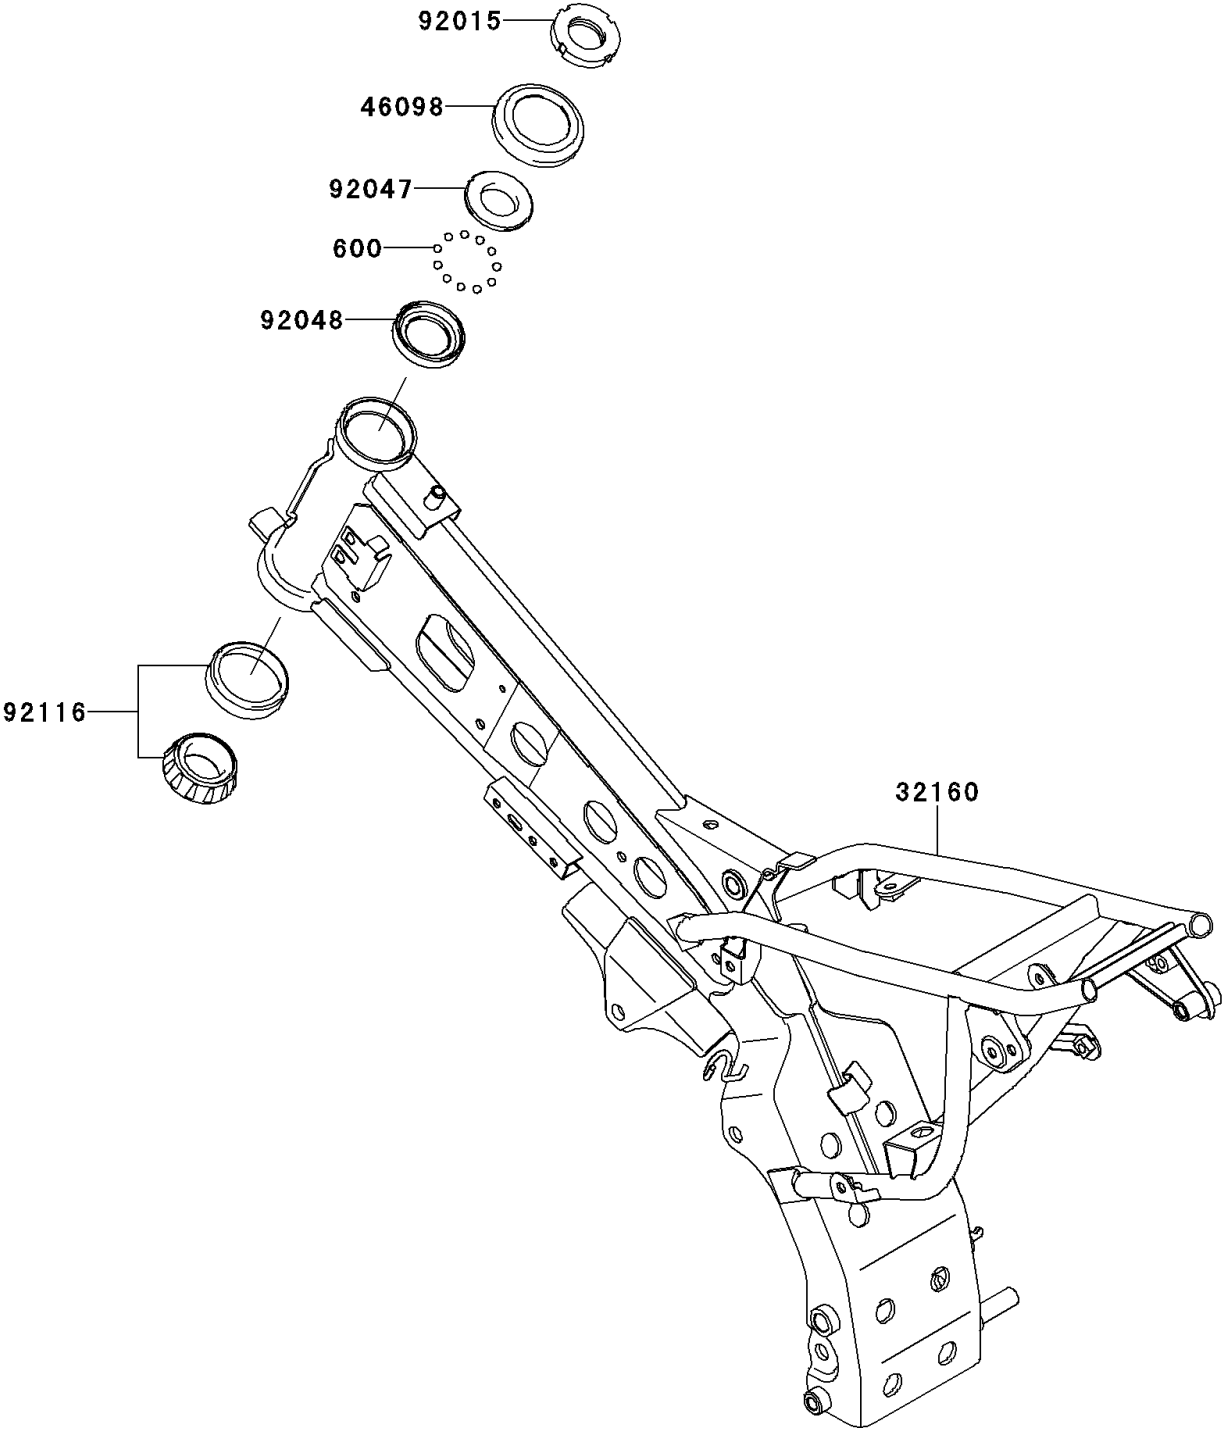

2013 KLX® 110L PARTS DIAGRAM

Frame

F2120

2013 KLX®110L PARTS LIST

Frame

ITEM NAME	PART NUMBER	QUANTITY
BALL-STEEL,3/16 (Ref # 600)	600A0600	1
FRAME-COMP,P.SILVER (Ref # 32160)	32160-0501-458	1
CAP,STEERING STEM (Ref # 46098)	46098-018	1
NUT,STEERING LOCK,25MM (Ref # 92015)	92015-1222	1
CONE,STEERING STEM BEARING (Ref # 92047)	92047-014	1
RACE,STEERING STEM BEARING (Ref # 92048)	92048-009	1
BEARING-ROLLER,HR320/28XJ (Ref # 92116)	92116-1009	1