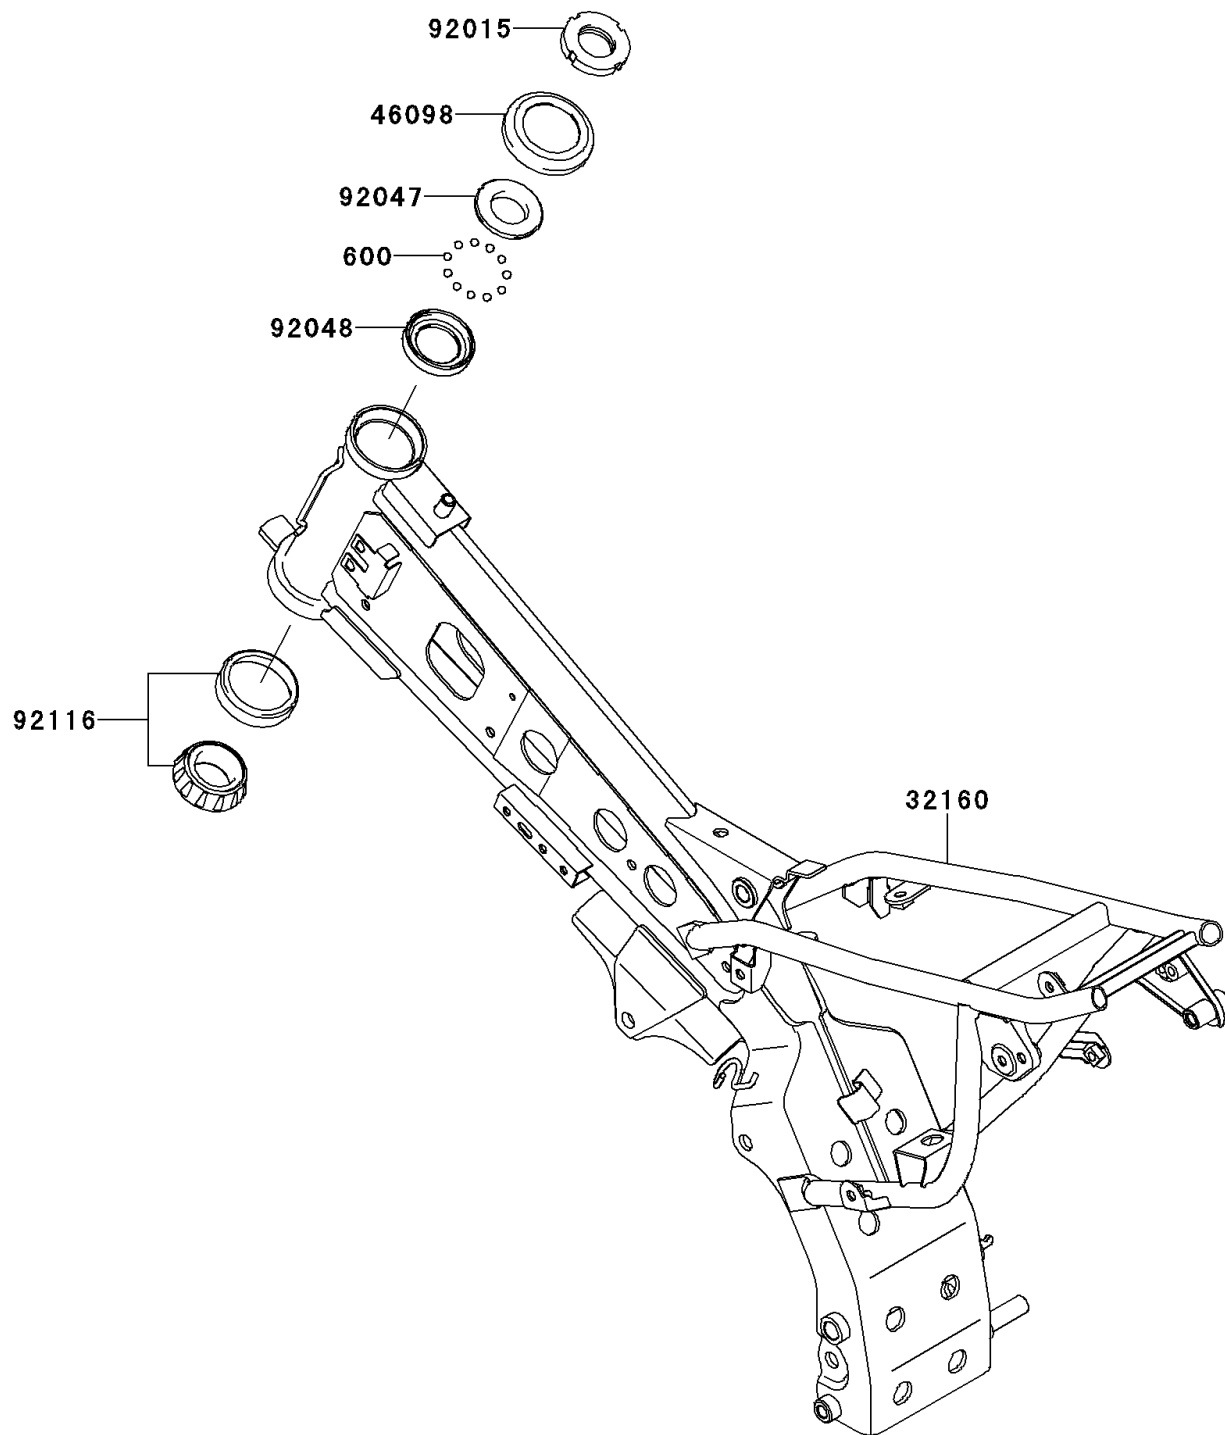

2010 KLX® 110L PARTS DIAGRAM

Frame

F2120

2010 KLX®110L PARTS LIST

Frame

| ITEM NAME | PART NUMBER | QUANTITY |
|--|----------------|----------|
| BALL-STEEL,3/16 (Ref # 600) | 600A0600 | 1 |
| FRAME-COMP,P.SILVER (Ref # 32160) | 32160-0501-458 | 1 |
| CAP,STEERING STEM (Ref # 46098) | 46098-018 | 1 |
| NUT,STEERING LOCK,25MM (Ref # 92015) | 92015-1222 | 1 |
| CONE,STEERING STEM BEARING (Ref # 92047) | 92047-014 | 1 |
| RACE,STEERING STEM BEARING (Ref # 92048) | 92048-009 | 1 |
| BEARING-ROLLER,HR320/28XJ (Ref # 92116) | 92116-1009 | 1 |