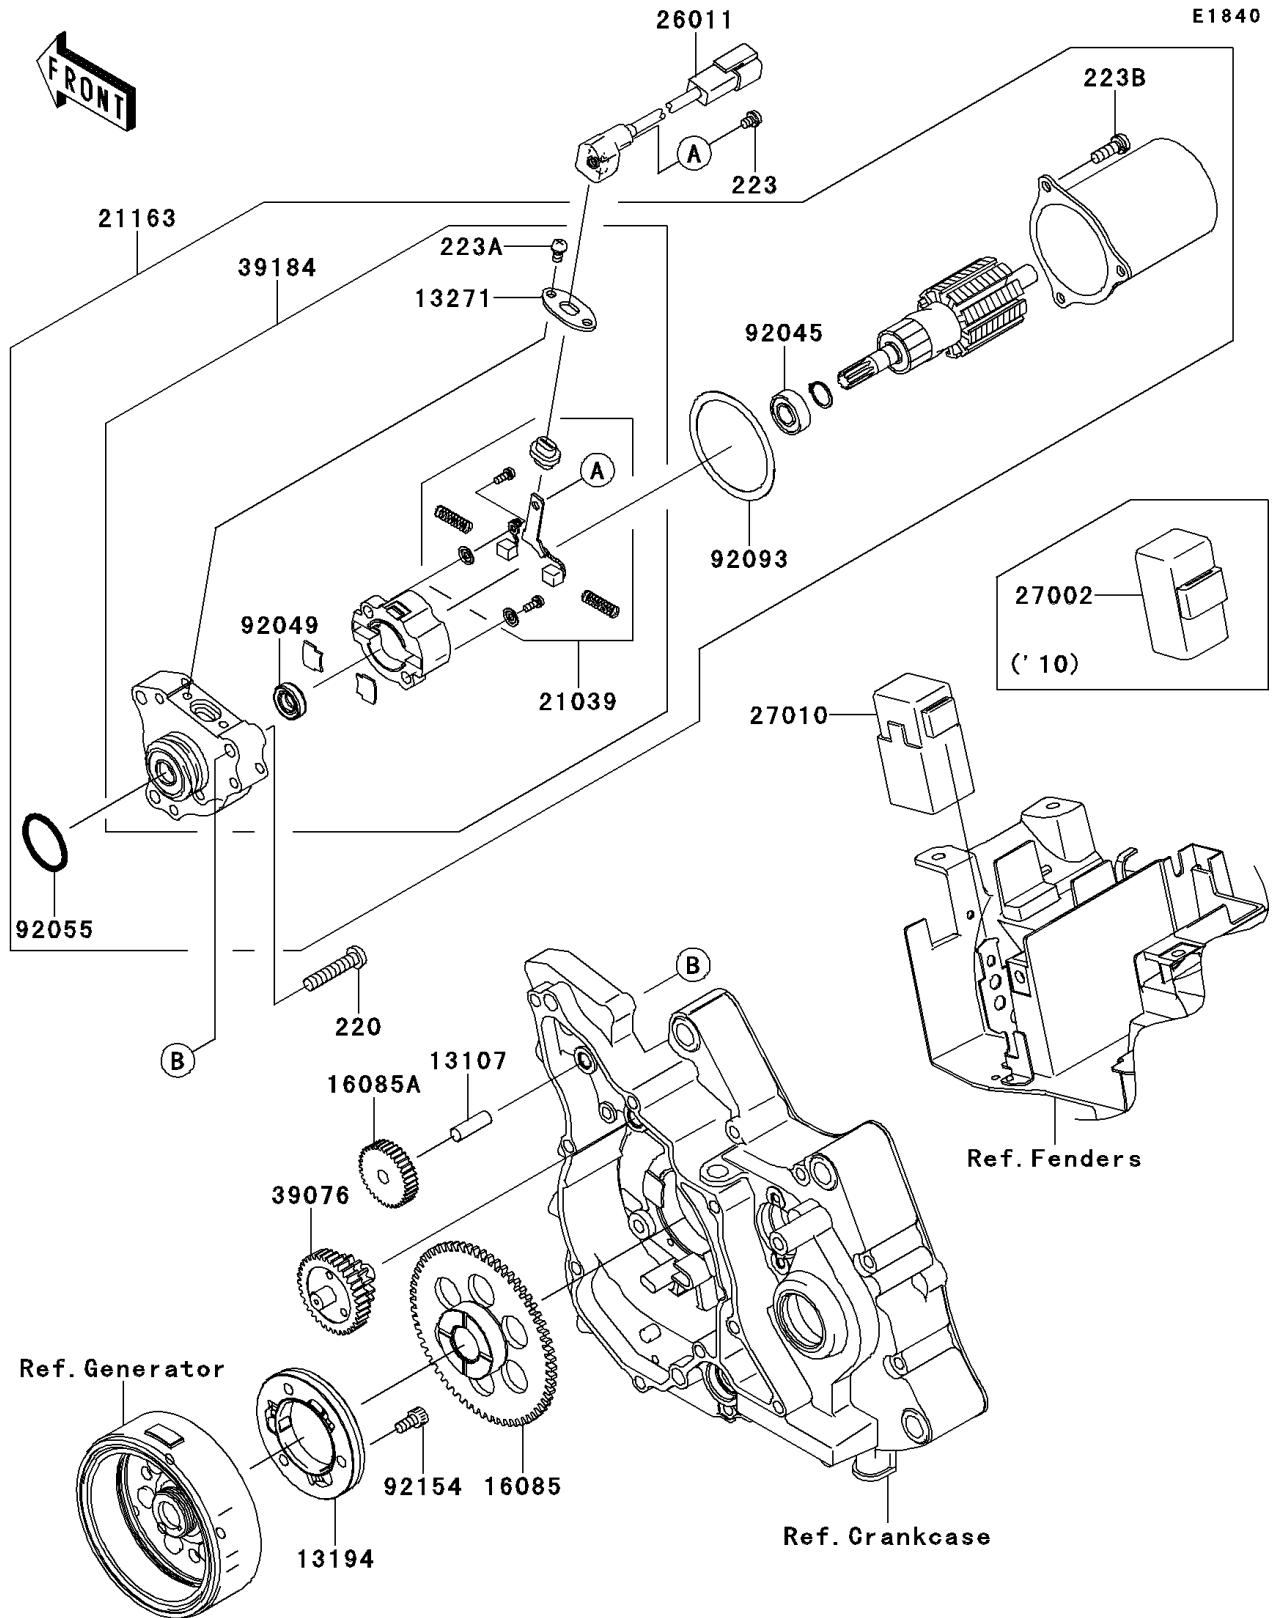

2013 KLX® 110L PARTS DIAGRAM

Starter Motor

2013 KLX®110L PARTS LIST

Starter Motor

ITEM NAME	PART NUMBER	QUANTITY
SCREW-PAN-CROS,6X30 (Ref # 220)	220AD0630	1
SCREW-PAN-WS-CROS,4X6 (Ref # 223)	223AA0406	1
SCREW-PAN-WS-CROS,4X8 (Ref # 223A)	223AA0408	1
SCREW-PAN-WS-CROS,5X16 (Ref # 223B)	223AA0516	1
SHAFT,8X25 (Ref # 13107)	13107-1142	1
CLUTCH-ONEWAY (Ref # 13194)	13194-0013	1
PLATE (Ref # 13271)	13271-0674	1
GEAR (Ref # 16085)	16085-0136	1
GEAR,IDLE,45T (Ref # 16085A)	16085-0593	1
BRUSH,STARTER MOTOR(SET) (Ref # 21039)	21039-1067	1
STARTER-ELECTRIC (Ref # 21163)	21163-0049	1
WIRE-LEAD (Ref # 26011)	26011-0249	1
SWITCH (Ref # 27010)	27010-0085	1
LIMITER (Ref # 39076)	39076-0022	1
BRACKET-ASSY (Ref # 39184)	39184-0014	1
BEARING-BALL,STARTER MOTOR (Ref # 92045)	92045-1349	1
SEAL-OIL,STARTER MOTOR (Ref # 92049)	92049-1465	1
RING-O (Ref # 92055)	92055-1276	1
SEAL,STARTER MOTOR (Ref # 92093)	92093-1079	1
BOLT (Ref # 92154)	92154-0325	1